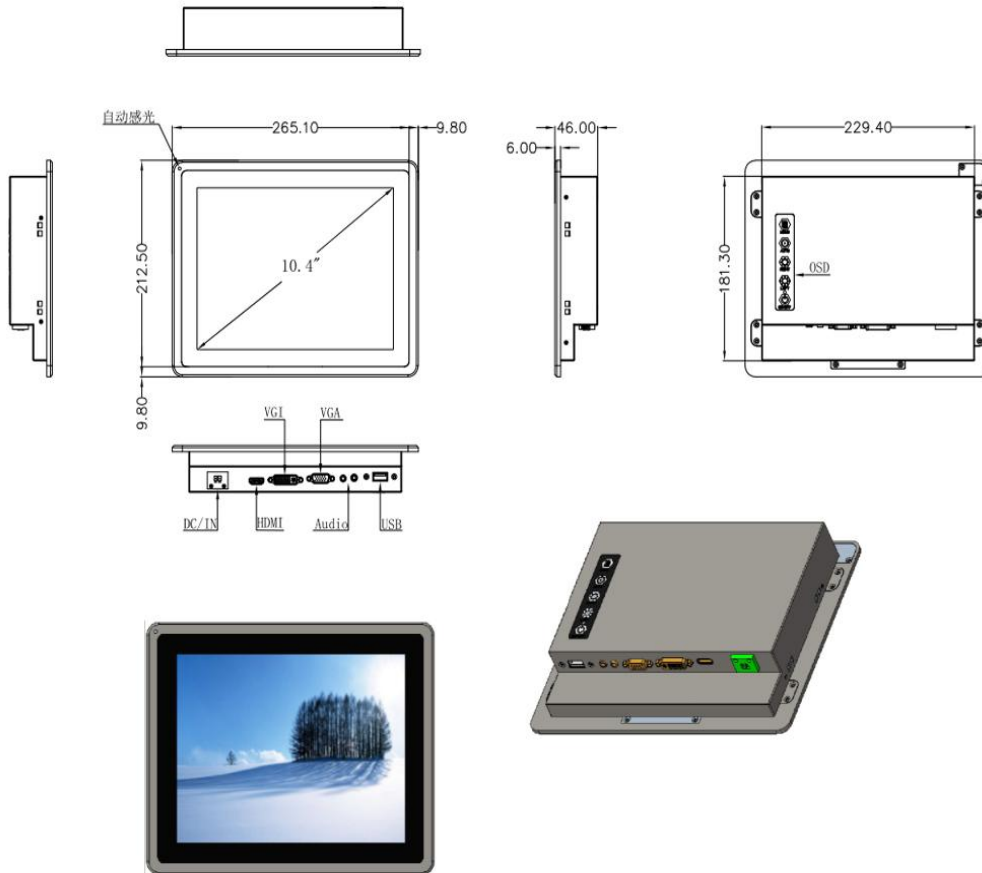

Specification

Screen	LCD Panel	Panel size	10.4"
		Resolution	1024*768 4:3
		Brightness (cd/m ²)	1000nits, sunlight-readbale
		Contrast ratio	1000:1 (Typ.)
		View Angle	80°/80°/80°/80° (R/L/U/D)
		Surface Treatment	Anti-glare Glass
	Touch	Light Sensor	Auto-dimming for screen brightness
		Touch Type	10 points Capacitive Touch
		Touch Optional	5 wires Resistive Touch
		Surface Hardness	G+G, ≥6H
	Touch Interface	USB	
	Working Life	≥50 million times	

Enclosure	Material	Aluminum Alloy
	Color	Black
	VESA	75x75mm/100x100mm
	IP grade	Front IP65 Waterproof
	Back design	A rubber ring with drainage channels (Optional)

Dimension	Net weight	3kg
	Gross weight	4kg
	Product size	274.9x222.3x46mm
	Packing size	/

Drawing

10.4-inch
1024x768 4:3

Sizes

7"/8"	10.1"	12.1"	13.3"	15"	15.6"	17"	19"
024*600/1024*768	1280*800	1024*768	1920*1080	1024*768	1920*1080	1280*1024	1280*1024
4:3	16:10	4:3	16:9	4:3	16:9	4:3	4:3

Accessories