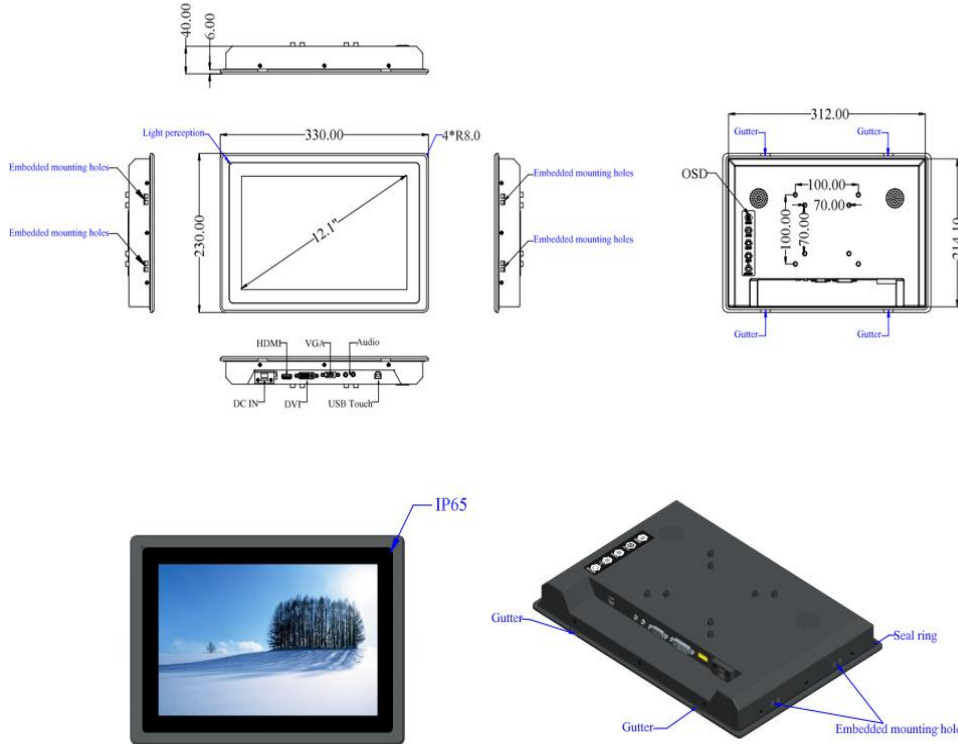

Specification

Screen	LCD Panel	Panel size	12.1"
		Resolution	1280*800 16:10
		Brightness (cd/m ²)	1000nits, sunlight-readbale
		Contrast ratio	1000:1 (Typ.)
		View Angle	80°/80°/80°/80° (R/L/U/D)
		Surface Treatment	Anti-glare Glass
	Light Sensor	Auto-dimming for screen brightness	
	Touch	Touch Type	10 points Capacitive Touch
		Touch Optional	5 wires Resistive Touch
		Surface Hardness	G+G, ≥6H
Touch Interface		USB	
Working Life	≥50 million times		

Enclosure	Material	Aluminum Alloy
	Color	Black
	VESA	75x75mm/100x100mm
	IP grade	Front IP65 Waterproof
Back design	A rubber ring with drainage channels	

Dimension	Net weight	3kg
	Gross weight	4kg
	Product size	31.14×20.99×4.1cm
	Packing size	40×33×16cm

Drawing 12.1-inch
1280:800 16:10

Sizes

7"/8"	10.1"	12.1"	13.3"	15"	15.6"	17"	19"
024*600/1024*768	1280*800	1024*768	1920*1080	1024*768	1920*1080	1280*1024	1280*1024
4:3	16:10	4:3	16:9	4:3	16:9	4:3	4:3

Accessories