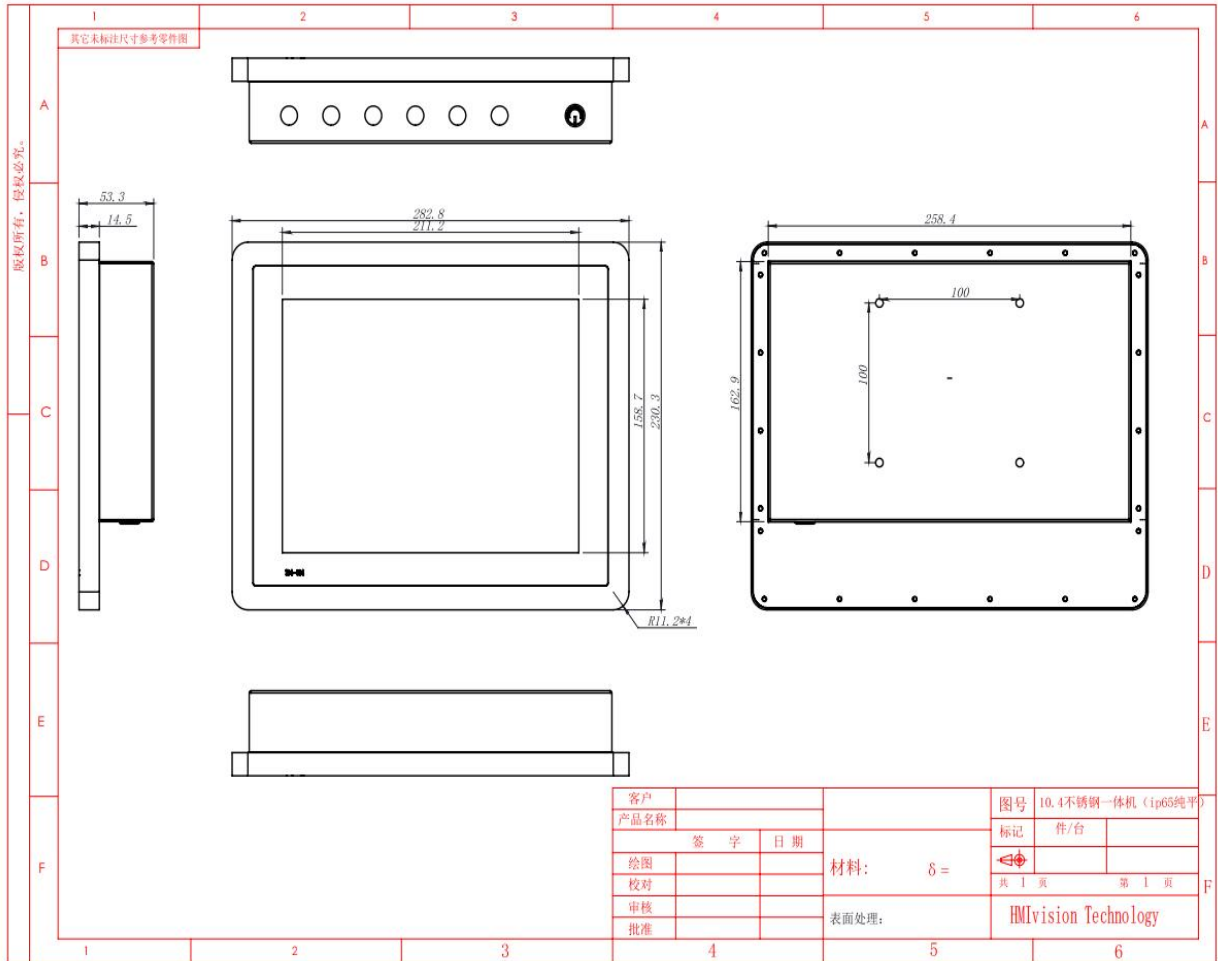

Specification

| | | |
|-----------|-----|--|
| Mainboard | CPU | Intel® Celeron J1900, quad core, 2.0GHz, fanless |
| | RAM | 2GB/4GB/8GB/16GB |
| | SSD | 32GB/64GB/128GB/256GB/512GB |

| | | | |
|------------------|--------------------------|--|--|
| Screen | Panel size | 10.4" | |
| | Resolution | 1024*768 4:3 | |
| | Brightness | 1000nits (cd/m ²) (400nits Optional) | |
| | Touchscreen | 10 points Capacitive Touch | |
| | | 5 wires Resistive Touch Optional | |
| | Surface Treatment | Anti-glare Glass | |
| | | Optical Bonding | |
| | Dimming | Light Sensor/Dimmer Knob/Dimmer Cable Optional | |
| | Contrast ratio | 700:1(Typ.) | |
| View Angle | 80°/80°/80°/80°(R/L/U/D) | | |
| Surface Hardness | G+G, ≥7H; or ≥3H | | |
| Working Life | ≥50 million times | | |

| | | |
|--------------|-------------------|--|
| Power Supply | Working voltage | DC12V (DC24V, 9-36V Optional) |
| Environment | Temperature | Operating: -20°C to 70°C, storage: -20°C to 70°C |
| | Relative humidity | 10%~90% @ 30° C, non-condensing |
| Enclosure | Material | Stainless Steel |
| | Color | Stainless Steel |
| | VESA mounting | 100x100mm/100x200mm |
| | IP grade | Full IP67 waterproof |
| Dimension | Net weight | 3.5kg |
| | Gross weight | 4.5kg |
| | Product size | / |
| | Packing size | 38*36*17mm |

Drawing

Sizes

| 7" 8" | 10.1" 10.4" | 12.1" | 13.3" | 15" 15.6" | 17" 17.3" 18.5" | 19" 19" wide | 21.5" 23.8" 24" |
|-------------------|-------------------|-------------------|-----------|----------------------|---------------------|--------------------|-----------------|
| 1024*600 1024*768 | 1280*800 1024*768 | 1024*768 1280*800 | 1920*1080 | 1024*768 / 1920*1080 | 1280*1024 1920*1080 | 1280*1024 1440*900 | 1920*1080 |
| 16:9 4:3 | 16:10 4:3 | 4:3 16:10 | 16:9 | 4:3 16:9 | 4:3 16:9 | 4:3 16:10 | 16:9 |