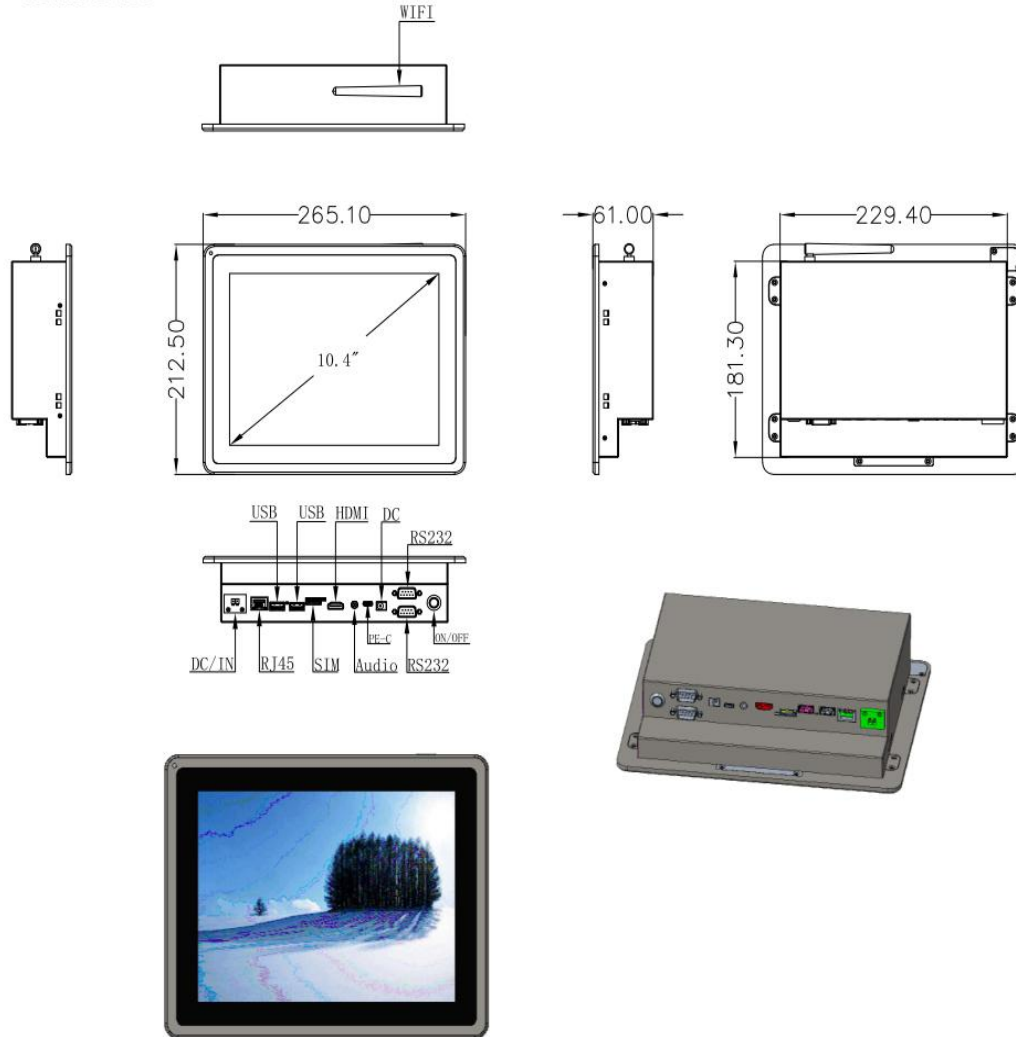

Specification

Mainboard	CPU	RK3288 Cortex-A17 quad core,1.8GHz, fanless
	RAM	2GB/4GB
	SSD	8G/16G/32GB

Screen	Panel size	10.4"	
	Resolution	1024*768 4:3	
	Brightness	1000nits (cd/m ²) sunlight-readable, (400nits Optional)	
	Touchscreen	10 points Capacitive Touch	
		5 wires Resistive Touch Optional	
	Surface Hardness	G+G Glass, ≥6H	
	Touch Interface	USB	
	Working Life	≥50 million times	
	Dimmer	Auto-dimming with light sensor (Optional)	
Surface Treatment	Anti-glare Glass (Optional)		

Power Supply	Working voltage	DC12V (DC24V, 9V-36V Optional)
--------------	-----------------	--------------------------------

Enclosure	Material	Aluminum Alloy
	Color	Black
	VESA mounting	75x75mm
	IP grade	Front panel IP65 waterproof
Environment	Temperature	Operating: -20°C to 70°C, storage: -30 to 70°C
	Relative humidity	10%~90% @ 30° C, non-condensing
Dimension	Net weight	3kg
	Gross weight	3.5kg
	Product size	265.1*125.561mm
	Packing size	/

I/O Interfaces	2×USB, 2×COM, 1×RJ45, 1×HDMI, 1×DC 1×TF Slot, 1×Audio, 1×WIFI
OS	Support Android, Linux, Ubuntu, Debian, etc.
Mountings	Embedded mounting screws
	Wall mounting brackets; Desk stand holder (optional)
Warranty	1-year free warranty

10.4-inch
1024x768 4:3

Drawing

Sizes

7" 8"	10.1" 10.4"	12.1"	13.3"	15" 15.6"	17" 17.3" 18.5"	19"	21.5" 23.6" 24" 27"
1024*600 1024*768	1280*800 1024*768	800*800 1024*768	1920*1080	1024*768 /1920*1080	1280*1024 1920*1080	1280*1024 1440*900	1920*1080
16:9 4:3	16:10 4:3	16:10 4:3	16:9	4:3 16:9	4:3 16:9	4:3 16:10	16:9