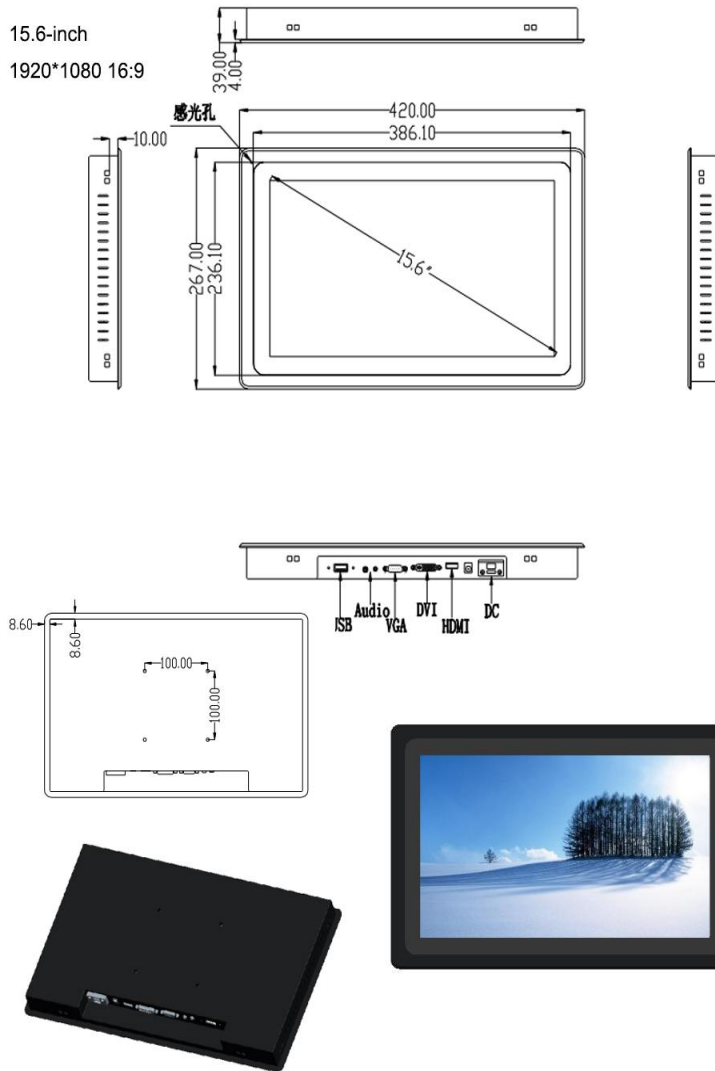

## Specification

Screen	LCD Panel	Panel size	15.6-inch
		Resolution	1920*1080 16:9
		Brightness (cd/m²)	1000nits, sunlight-readbale
		Contrast ratio	1000:1 (Typ.)
		View Angle	80°/80°/80°/80° (R/L/U/D)
		Surface Treatment	Anti-glare Glass
		Light Sensor	Auto-dimming for screen brightness
		Screen	Optical Bonding
	Touch	Touch Type	10 points Capacitive Touch
		Touch Optional	5 wires Resistive Touch
		Surface Hardness	G+G, ≥6H
		Touch Interface	USB
		Working Life	≥50 million times

Enclosure	Material	Aluminum Alloy
	Color	Black
	VESA	75x75mm/100x100mm
	IP grade	Front IP65 Waterproof
	Back design	A rubber ring with drainage channels (Optional)

Dimension	Net weight	4kg
	Gross weight	5.2KG
	Product size	42*26.7*3.9cm
	Packing size	44.5*17*35.5cm

## Sizes

7"/8"	10.1"	12.1"	13.3"	15"	15.6	17"	19"
024*600/1024*768	1280*800	1024*768	1920*1080	1024*768	1920*1080	1280*1024	1280*1024
4:3	16:10	4:3	16:9	4:3	16:9	4:3	4:3