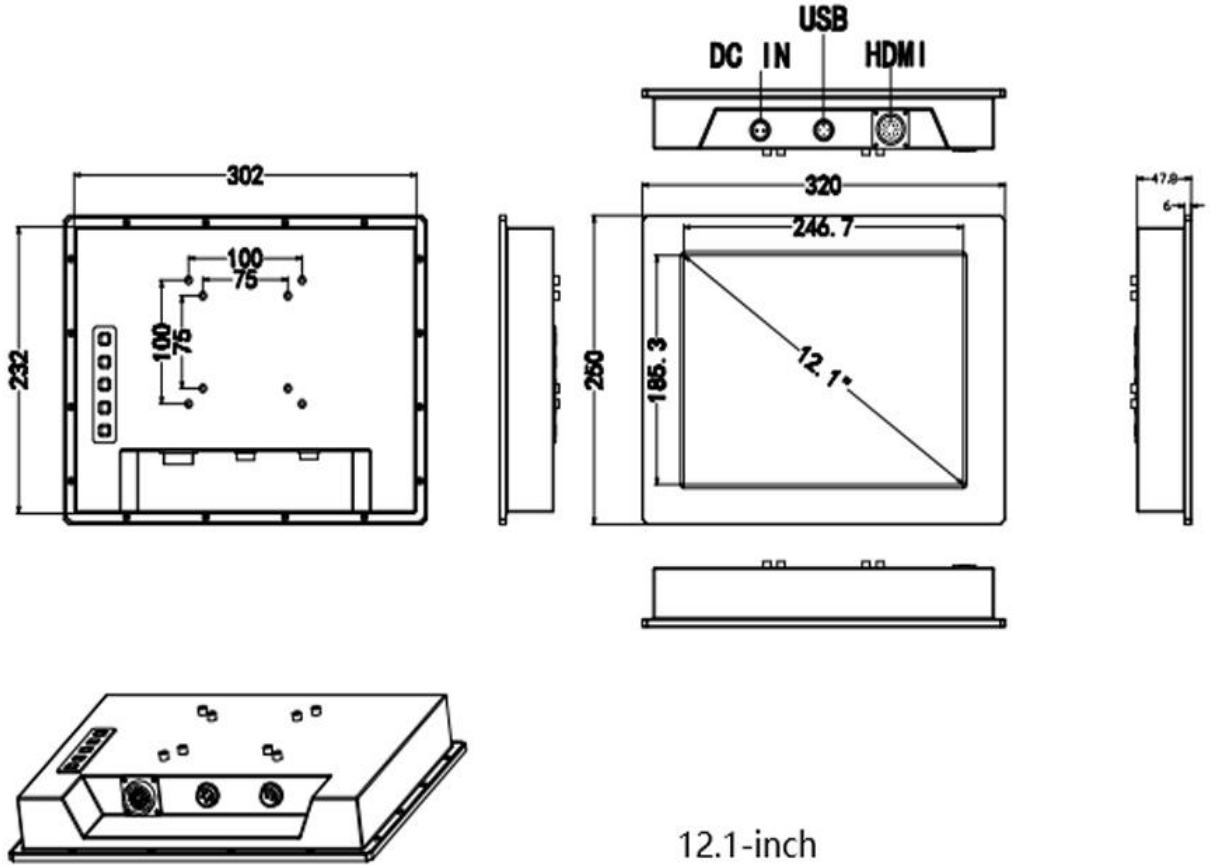

Specification

Screen	LCD Panel	Panel size	12.1"
		Resolution	1024*768 4:3
		Brightness (cd/m ²)	1000nits, sunlight-readable
		Contrast ratio	800:1 (Typ.)
		View Angle	80°/80°/80°/65° (R/L/U/D)
	Touch	Touch Type	5 wires Resistive Touch
		Touch Optional	10 points Capacitive Touch
		Surface Hardness	≥3H
		Touch Interface	USB
		Working Life	≥50 million times

Environment	Temperature	Operating: -20 to 70°C, storage: -30 to 70°C
	Humidity	10%~90% @ 30°C, non-condensing

I/O Interfaces	1xHDMI, 1xUSB, 1xDC
Power Supply	DC12V (DC 24v, 9-36v Optional)

Enclosure	Material	Aluminum Alloy
	Color	Black
	VESA	75mm*75mm/100mm*100mm
	IP grade	FULL IP67 Waterproof
Dimension	Net weight	/
	Gross weight	/
	Product size	302*232*47.8mm
	Packing size	/

Sizes Optional

7" 8"	10.1"	12.1"	13.3"	15" 15.6"	17"	19"	21.5"
1024*600 1024*768	1280*800	1024*768 1280*800	1920*1080	1024*768 /1920*1080	1280*1024	1280*1024	1920*1080
4:3	16:10	4:3	16:9	4:3 16:9	4:3	4:3	16:9

Drawing

12.1-inch
1024*768 4:3

Accessories

- 1x Monitor
- 1x USB
- 1x HDMI
- 1x Power cable
- 1x Adaptor