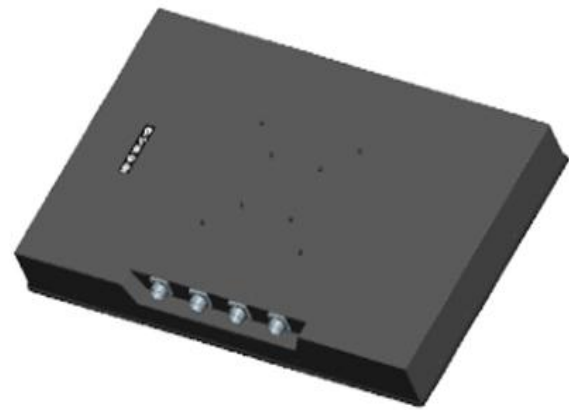

Drawing

32-inch
1920*1080 16:9

Accessories

- 1x Monitor
- 1x BNC
- 1x HDMI
- 1x VGA
- 1x Power cable
- 1x Adaptor