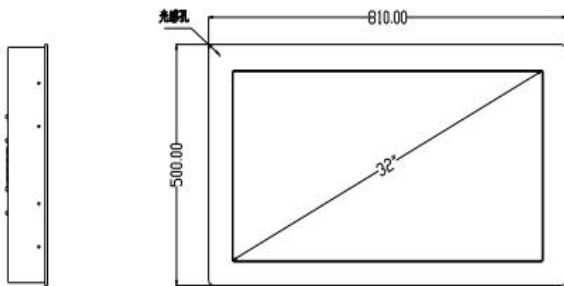

## Specification

Screen	LCD Panel	Panel size	32"
		Resolution	1920*1080 16:9
		Brightness (cd/m <sup>2</sup> )	1000nits, sunlight-readable
		Contrast ratio	800:1 (Typ.)
		View Angle	80°/80°/80°/65° (R/L/U/D)
	Touch	Touch Type	No Touch
		Touch Optional	Resistive Touch / Capacitive Touch
		Surface Hardness	≥3H
		Touch Interface	USB
		Working Life	≥50 million times

Environment	Temperature	Operating: -20 to 70°C, storage: -30 to 70°C
	Humidity	10%~90% @ 30°C, non-condensing

I/O Interfaces	1xHDMI, 1xBNC, 1xDC, 1xVGA
Power Supply	DC12V (DC 24v, 9-36v Optional)

Enclosure	Material	Aluminum Alloy
	Color	Black
	VESA	75mm*75mm/100mm*100mm
	IP grade	FULL IP67 Waterproof
Dimension	Net weight	/
	Gross weight	/
	Product size	810*500*89mm
	Packing size	/

## Sizes Optional

7" 8"	10.1"	12.1"	13.3"	15"   15.6"	17"	19"	21.5"
1024*600 1024*768	1280*800	1024*768 1280*800	1920*1080	1024*768 / 1920*1080	1280*1024	1280*1024	1920*1080
4:3	16:10	4:3	16:9	4:3   16:9	4:3	4:3	16:9

## Drawing

32-inch  
1920\*1080 16:9