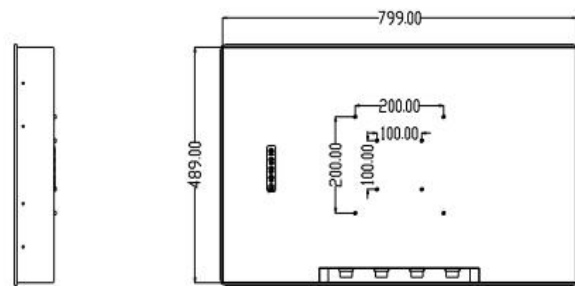

## Specification

Screen	LCD Panel	Panel size	32"
		Resolution	1920*1080 16:9
		Brightness (cd/m <sup>2</sup> )	1000nits, sunlight-readable
		Contrast ratio	800:1 (Typ.)
		View Angle	80°/80°/80°/65° (R/L/U/D)
	Touch	Touch Type	No Touch
		Touch Optional	Resistive Touch / Capacitive Touch
		Surface Hardness	≥3H
		Touch Interface	USB
		Working Life	≥50 million times

Environment	Temperature	Operating: -20 to 70°C, storage: -30 to 70°C
	Humidity	10%~90% @ 30°C, non-condensing

I/O Interfaces	1xHDMI, 1xBNC, 1xDC, 1xVGA
Power Supply	DC12V (DC 24v, 9-36v Optional)

Enclosure	Material	Aluminum Alloy
	Color	Black
	VESA	75mm*75mm/100mm*100mm
	IP grade	FULL IP67 Waterproof
Dimension	Net weight	/
	Gross weight	/
	Product size	810*500*89mm
	Packing size	/

## Sizes Optional

7" 8"	10.1"	12.1"	13.3"	15"   15.6"	17"	19"	21.5"
1024*600 1024*768	1280*800	1024*768 1280*800	1920*1080	1024*768 / 1920*1080	1280*1024	1280*1024	1920*1080
4:3	16:10	4:3	16:9	4:3   16:9	4:3	4:3	16:9

## Drawing

32-inch  
1920\*1080 16:9