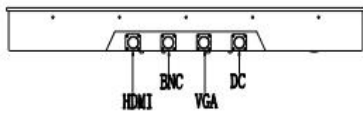

Drawing

32-inch
1920*1080 16:9

Accessories

- 1x Monitor
- 1x BNC
- 1x HDMI
- 1x VGA
- 1x Power cable
- 1x Adaptor