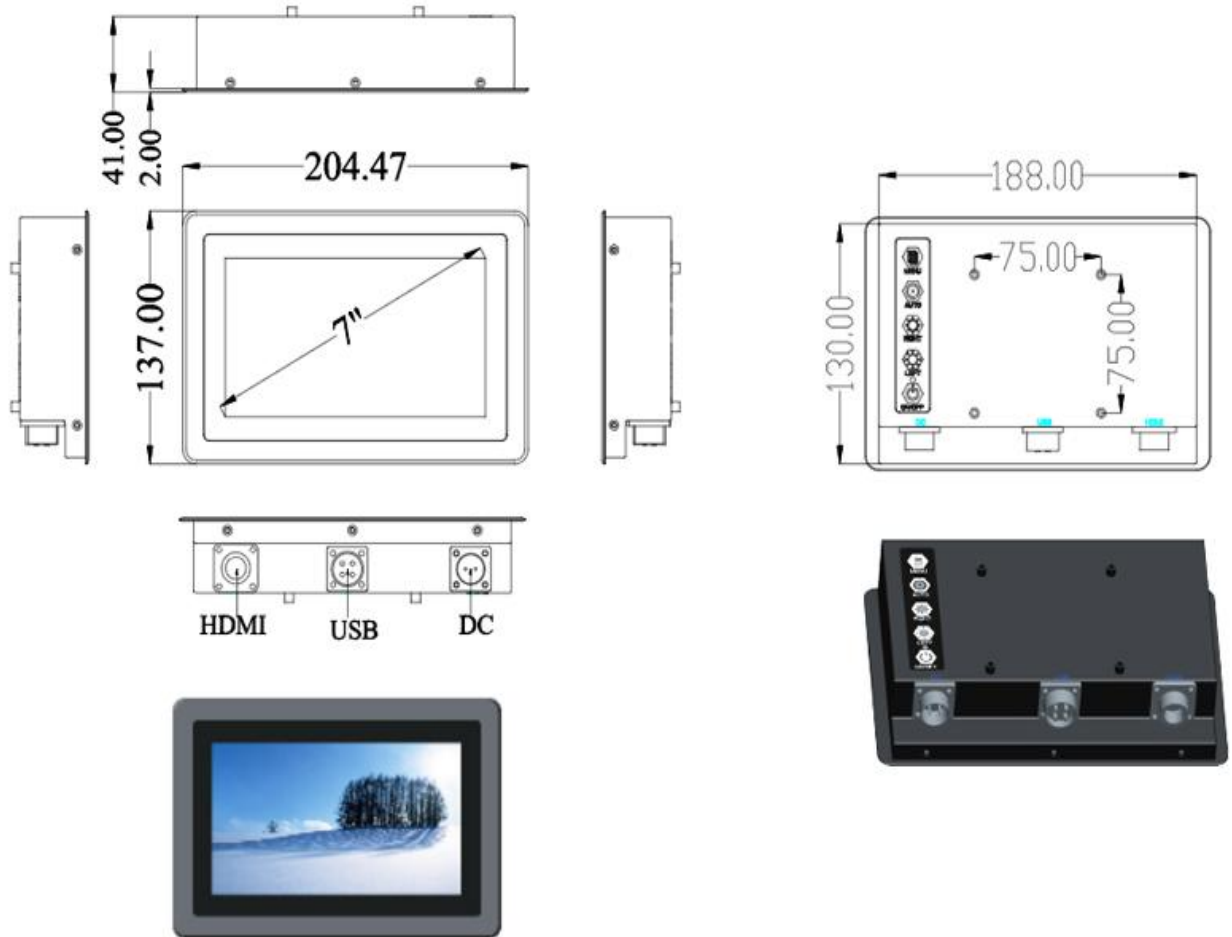

Specification

Screen	LCD Panel	Panel size	7"
		Resolution	1024*600 16:9
		Brightness (cd/m ²)	1000nits, sunlight-readable
		Contrast ratio	800:1 (Typ.)
		View Angle	80°/80°/80°/80° (R/L/U/D)
	Touch	Touch Type	10 points Capacitive Touch
		Touch Optional	5 wires Resistive Touch
		Surface Hardness	G+G Glass, ≥6H
		Touch Interface	USB
		Working Life	≥50 million times

Enclosure	Material	Aluminum Alloy
	Color	Black
	VESA	75mm*75mm/100mm*100mm
	IP grade	FULL IP67 Waterproof
Dimension	Net weight	/
	Gross weight	/
	Product size	204.47*137*43mm
	Packing size	/

Packaging	1xMonitor, 1xDC Power Cable, 1xAdaptor, 1xUSB Cable, 1xHDMI cable
OS	Support Windows 7/8/10, WES, Linux, Ubuntu, Debian, Android, etc.
Mountings	Embedded mounting screws
	Wall mounting brackets, Desk stand holder (optional)
Warranty	1-year free warranty

Sizes Optional

7" 8"	10.1"	12.1"	13.3"	15" 15.6"	17" 17.3" 18.5"	19" 19" wide	21.5"
1024*600 1024*768	1024*767 1280*800	1024*768 1280*800	1920*1080	1024*768 /1920*1080	1280*1024 1920*1080	1280*1024 1440*900	1920*1080
4:3	16:10	4:3	16:9	4:3 16:9	4:3	4:3	16:9

Drawing

7-inch

1024*600

Accessories

- 1x Monitor
- 1x HDMI Waterproof Cable
- 1x USB Waterproof Cable
- 1x Power cable
- 1x Adaptor