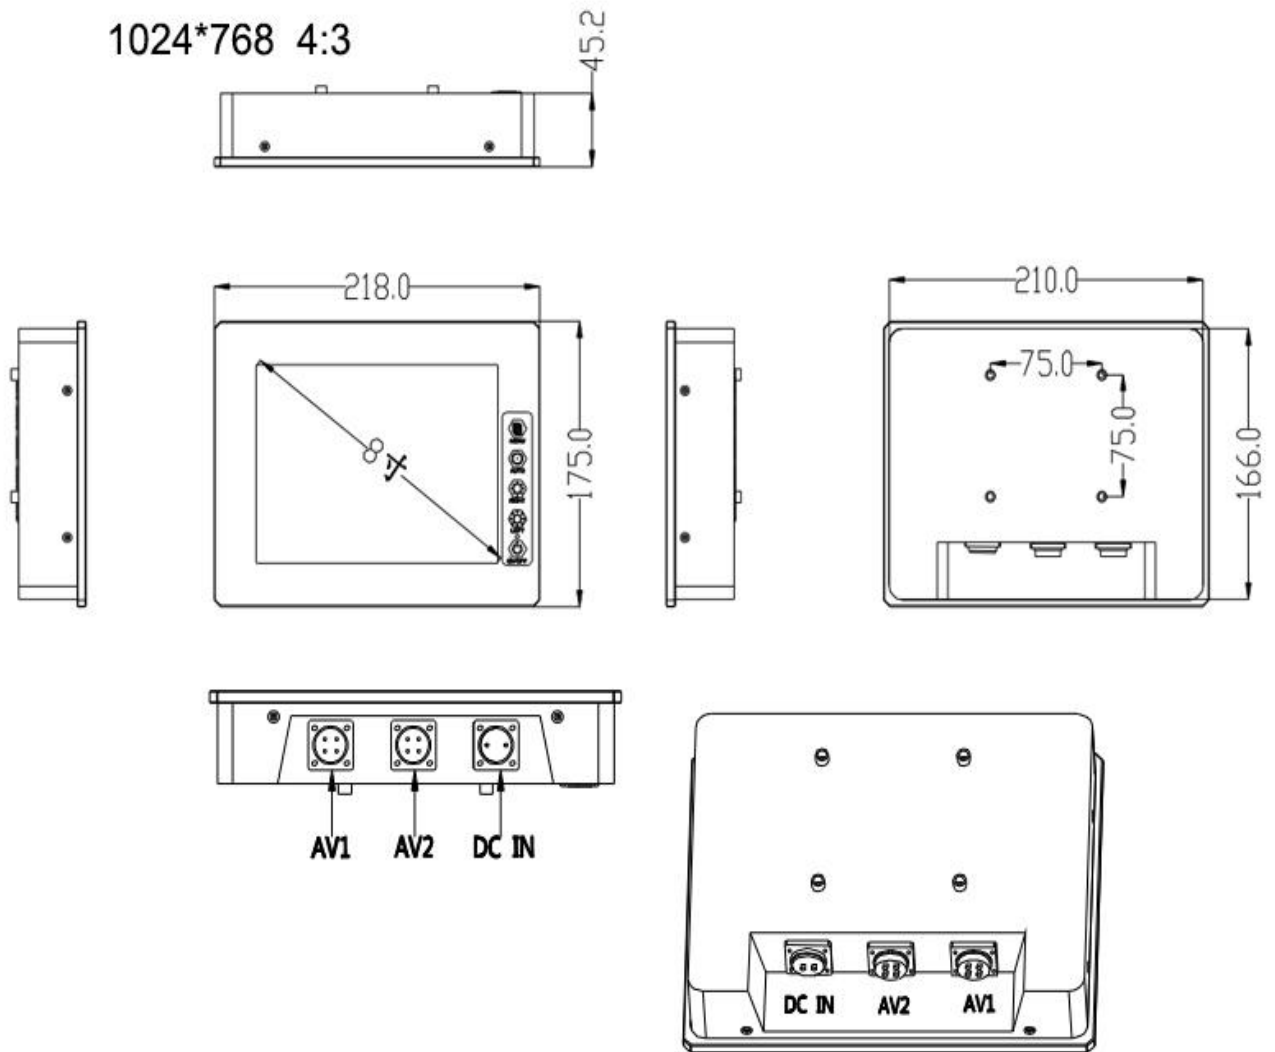

Specification

Screen	LCD Panel	Panel size	8"
		Resolution	1024*768 4:3
		Brightness (cd/m ²)	1000nits, sunlight-readable
		Contrast ratio	800:1 (Typ.)
		View Angle	80°/80°/80°/80° (R/L/U/D)
	Touch	Touch Type	No Touch for CCTV monitoring
		Touch Optional	Capacitive Touch / Resistive Touch
		Surface Hardness	≥2H/6H
		Touch Interface	USB
		Working Life	≥50 million times

Enclosure	Material	Aluminum Alloy
	Color	Black
	VESA	75mm*75mm/100mm*100mm
	IP grade	FULL IP67 Waterproof
Dimension	Net weight	/
	Gross weight	/
	Product size	218*175*45.2mm
	Packing size	/

Packaging	1xMonitor, 1xDC Power Cable, 1xAdaptor, 1xAV Cable, 1xAV Cable
OS	Support Windows 7/8/10, WES, Linux, Ubuntu, Debian, Android, etc.
Mountings	Embedded mounting screws
	Wall mounting brackets, Desk stand holder (optional)
Warranty	1-year free warranty

Sizes Optional

7" 8"	10.1" 10.4"	12.1"	13.3"	15" 15.6"	17" 17.3" 18.5"	19" 19" wide	21.5"
1024*600 1024*768	1280*800 1024*768	1024*768 1280*800	1920*1080	1024*768 /1920*1080	1280*1024 1920*1080	1280*1024 1440*900	1920*1080
4:3	16:10 4:3	4:3 16:10	16:9	4:3 16:9	4:3	4:3	16:9

Drawing

8-inch

1024*768 4:3

Accessories

- 1x Monitor
- 1x USB Waterproof Cable
- 1x HDMI Waterproof Cable
- 1x Power cable
- 1x Adaptor