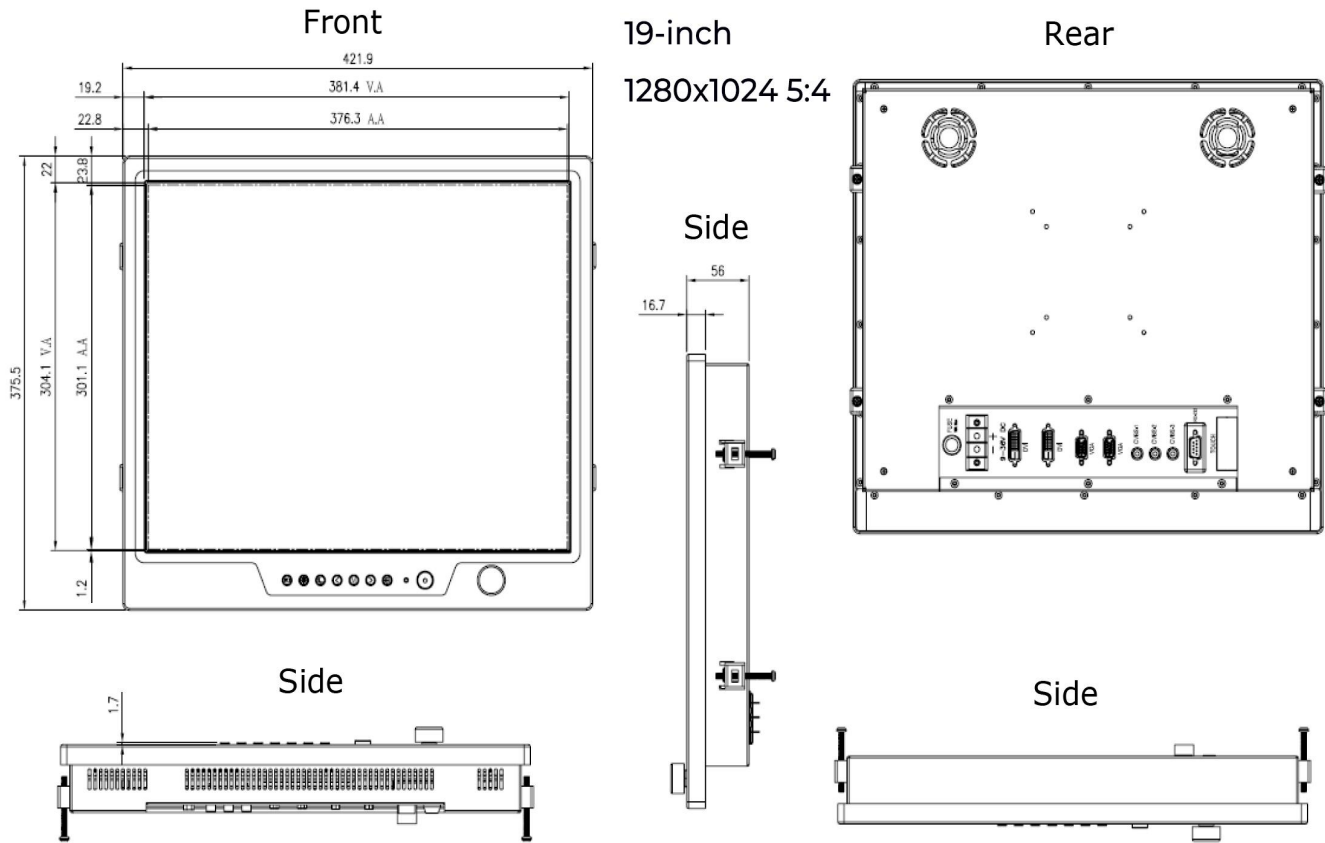

Specification

Screen	LCD Panel	Panel size	19-inch
		Resolution	1280*1024 5:4
		Brightness (cd/m ²)	1000nits, sunlight-readbale
		Contrast ratio	800:1 (Typ.)
		View Angle	80°/80°/80°/80° (R/L/U/D)
		Surface Treatment	Anti-glare
		Light Sensor	Auto-dimming Optional
		PIP	Picture in Picture
	Touch	Touch Type	5 wires Resistive Touch
		Touch Optional	10 points Capacitive Touch
		Surface Hardness	≥3H
		Touch Interface	USB
		Working Life	≥50 million times

Enclosure	Material	Aluminum Alloy
	Color	Black
	VESA	75x75mm/100x100mm
	IP grade	Front IP65 Waterproof
	Back design	A rubber ring with drainage channels (Optional)

Demision	Net weight	5.7kg
	Gross weight	/
	Product size	421.9x375.5x56.8mm
	Packing size	/

Drawing

Sizes

7"/8"	10.1"	12.1"	13.3"	15"	15.6	17"	19" / 21.5"
1024*600/1024*768	1280*800	1024*768	1920*1080	1024*768	1920*1080	1280*1024	1280*1024 1920*1080
4:3	16:10	4:3	16:9	4:3	16:9	4:3	4:3 16:9

Accessories