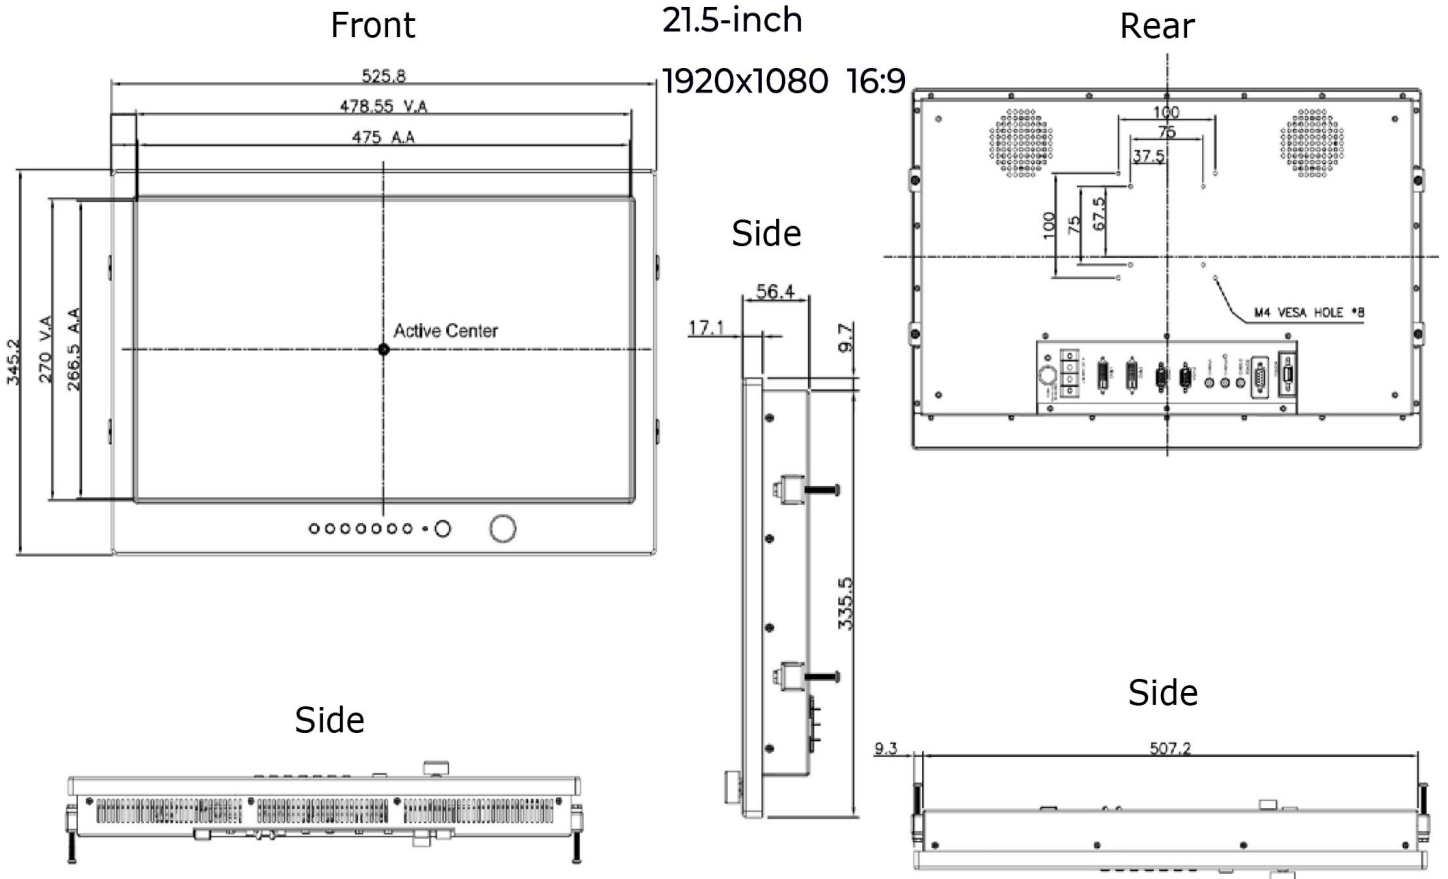

Specification

Screen	LCD Panel	Panel size	21.5-inch
		Resolution	1920*1080 16:9
		Brightness (cd/m ²)	1000nits, sunlight-readbale
		Contrast ratio	800:1 (Typ.)
		View Angle	80°/80°/80°/80° (R/L/U/D)
		Surface Treatment	Anti-glare
		Light Sensor	Auto-dimming Optional
		PIP	Picture in Picture
	Touch	Touch Type	5 wires Resistive Touch
		Touch Optional	10 points Capacitive Touch
Surface Hardness		≥3H	
Touch Interface		USB	
	Working Life	≥50 million times	

Enclosure	Material	Aluminum Alloy
	Color	Black
	VESA	75x75mm/100x100mm
	IP grade	Front IP65 Waterproof
	Back design	A rubber ring with drainage channels (Optional)

Demision	Net weight	5.39kg
	Gross weight	/
	Product size	525.8x345.2x56mm
	Packing size	/

Drawing

Sizes

7"/8"	10.1"	12.1"	13.3"	15"	15.6	17"	19" / 21.5"
1024*600/1024*768	1280*800	1024*768	1920*1080	1024*768	1920*1080	1280*1024	1280*1024 1920*1080
4:3	16:10	4:3	16:9	4:3	16:9	4:3	4:3 16:9

Accessories