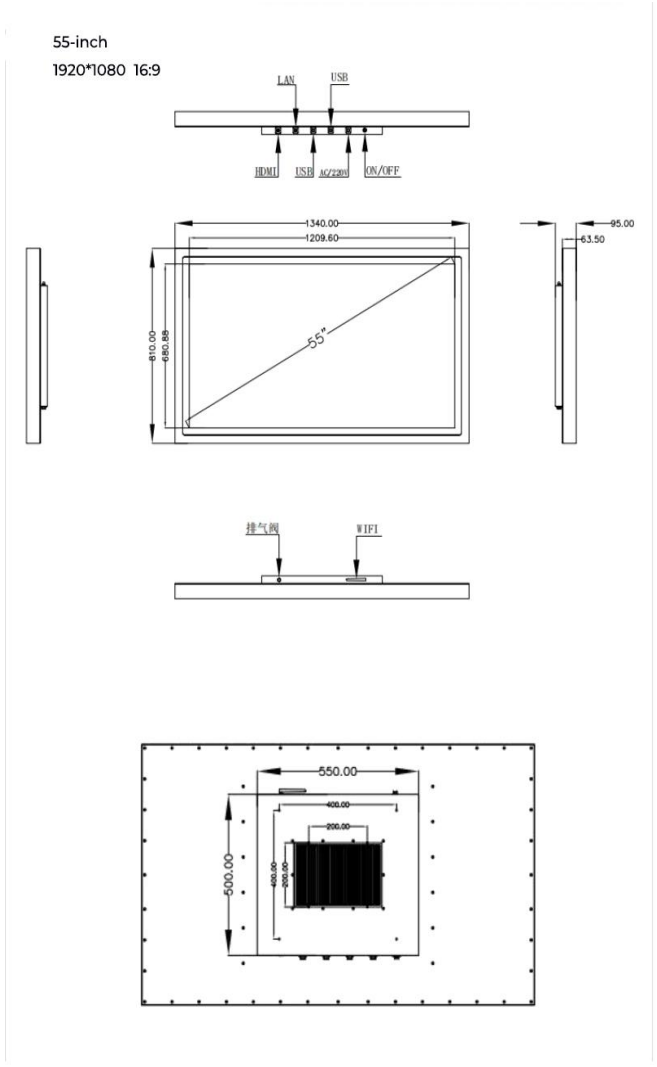

## Specification

Mainboard	CPU	Intel® Core I7-6500U, dual core, 2.5GHz, fanless
	RAM	2GB/4GB/8G
	SSD	32GB/64GB/128GB/256GB

Screen	Panel size	55"	
	Resolution	1920*1080 16:9	
	Brightness	1000nits (cd/m <sup>2</sup> ) (400nits Optional)	
	Touchscreen		10 points Capacitive Touch
			5 wires Resistive Touch Optional
	Surface Treatment		Anti-glare Glass (Optional)
			Optical Bonding (Optional)
	Dimming		Auto-dimming with light sensor (Optional)
	Contrast ratio		800:1(Typ.)
View Angle		80°/80°/80°/80°(R/L/U/D)	
Surface Hardness		≥7H	
Working Life		≥50 million times	

Power Supply	Working voltage	AC220V (DC12V, DC24V, 9-36V Optional)
Environment	Temperature	Operating: -20°C to 70°C, storage: -40°C to 80°C
	Relative humidity	10%~90% @ 30° C, non-condensing
Enclosure	Material	Aluminum Alloy
	Color	Black
	VESA mounting	200x200mm/400x400mm
	IP grade	Full IP67 waterproof
Dimension	Net weight	/
	Gross weight	/
	Product size	590*368*55mm
	Packing size	/

**Drawing**

**Sizes**

7" 8"	10.1" 10.4"	12.1"	13.3"	15"   15.6"	17" 17.3" 18.5"	19" 19" wide	21.5"
1024*600 1024*768	1280*800 1024*768	24*768 1280*800	1920*1080	1024*768 / 1920*1080	1280*1024 1920*1080	1280*1024 1440*900	1920*1080
4:3	16:10 4:3	4:3 16:10	16:9	4:3   16:9	4:3	4:3	16:9