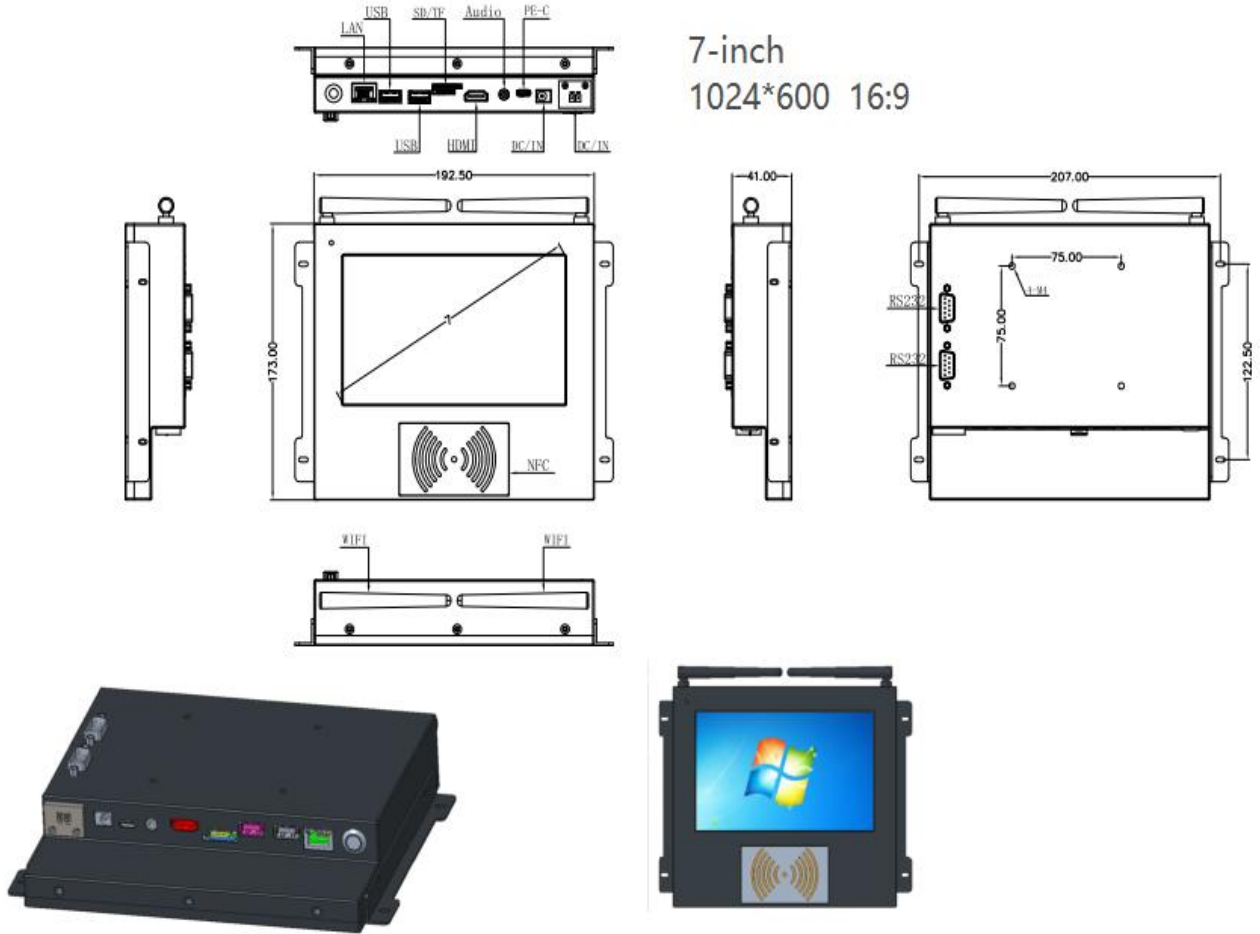

Specification

| | | |
|-----------|-----|---|
| Mainboard | CPU | RK3288 Cortex-A17 quad core,1.8GHz, fanless |
| | RAM | 2GB/4GB |
| | SSD | 8G/16G/32GB |
| | OS | Android 6.0, 7.1, 8.0, 9.0 |

| | | | |
|-------------------|-----------------------------|---|--|
| Screen | Panel size | 7" | |
| | Resolution | 1024*600 16:9 | |
| | Brightness | 1000nits (cd/m ²) sunlight-readable, (400nits Optional) | |
| | Touchscreen | 4 wires Resistive Touch | |
| | | 10 points Capacitive Touch Optional | |
| | Surface Hardness | ≥3H | |
| | Touch Interface | USB | |
| | Working Life | ≥50 million times | |
| | Dimmer | Auto-dimming with light sensor (Optional) | |
| Surface Treatment | Anti-glare Glass (Optional) | | |

| | | |
|-------------|-------------------|--|
| Enclosure | Material | Aluminum Alloy |
| | Color | Black |
| | VESA mounting | 75x75mm |
| | IP grade | Front panel IP65 waterproof |
| Environment | Temperature | Operating: -20°C to 70°C, storage: -30 to 70°C |
| | Relative humidity | 10%~90% @ 30°C, non-condensing |
| Dimension | Net weight | 1.25kg |
| | Gross weight | 2.45kg |
| | Product size | 207*173*41mm |
| | Packing size | 305x270x200mm |

Drawing

Sizes

| 7" 8" | 10.1" 10.4" | 12.1" | 13.3" | 15" 15.6" | 17" 17.3" 18.5" | 19" | 21.5" 23.6" 24" 27" |
|-------------------|-------------------|------------------|-----------|---------------------|---------------------|--------------------|---------------------|
| 1024*600 1024*768 | 1280*800 1024*768 | 800*800 1024*768 | 1920*1080 | 1024*768 /1920*1080 | 1280*1024 1920*1080 | 1280*1024 1440*900 | 1920*1080 |
| 16:9 4:3 | 16:10 4:3 | 16:10 4:3 | 16:9 | 4:3 16:9 | 4:3 16:9 | 4:3 16:10 | 16:9 |