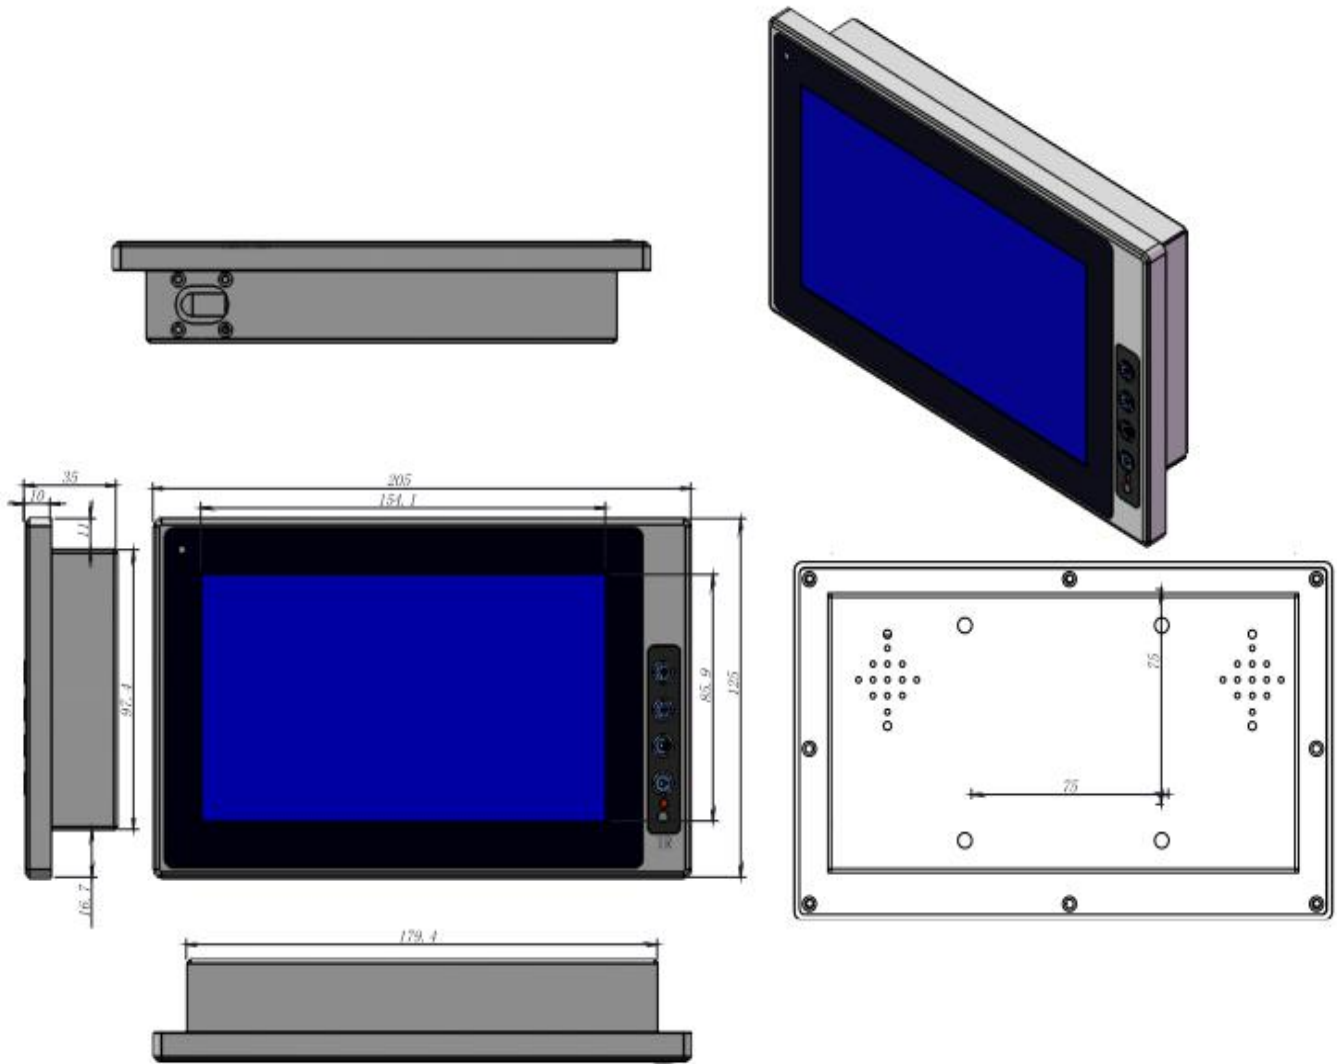

Drawing

Accessories

- 1x Monitor
- 1x HDMI Waterproof Cable
- 1x USB Waterproof Cable
- 1x Power cable
- 1x Adaptor