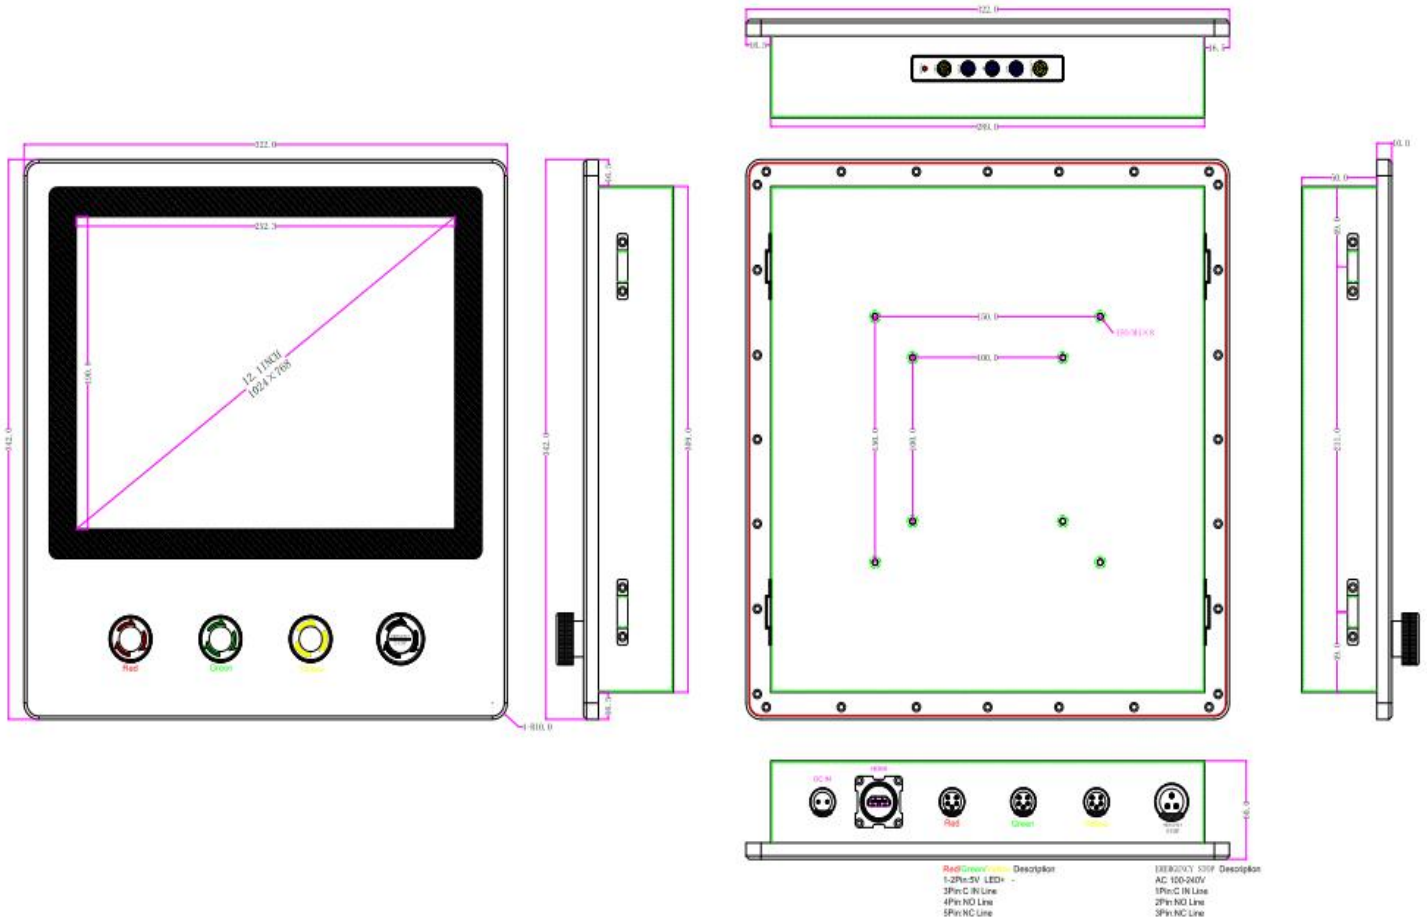

Drawing

Accessories

- 1x Monitor
- 1x Emergency Stop
- 3x Red/Green/Yellow
- 1x HDMI
- 1x Power cable
- 1x Adaptor
- 2x Screws