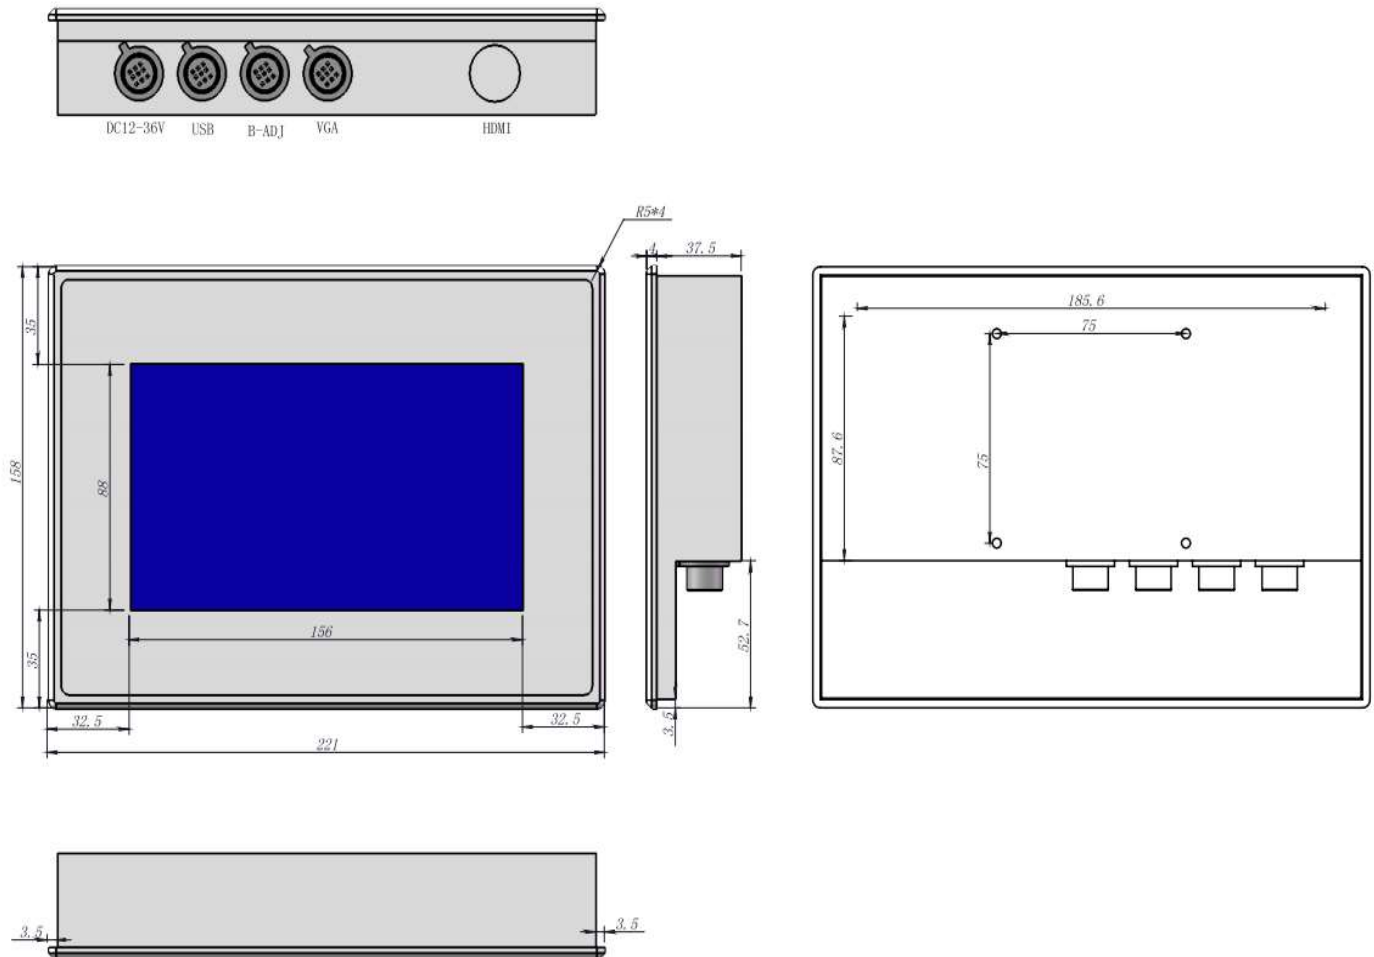

Drawing

Accessories

- 1x Monitor
- 1x HDMI Waterproof Cable
- 1x USB Waterproof Cable
- 1x Dimmer Cable
- 1x Power cable
- 1x Adaptor