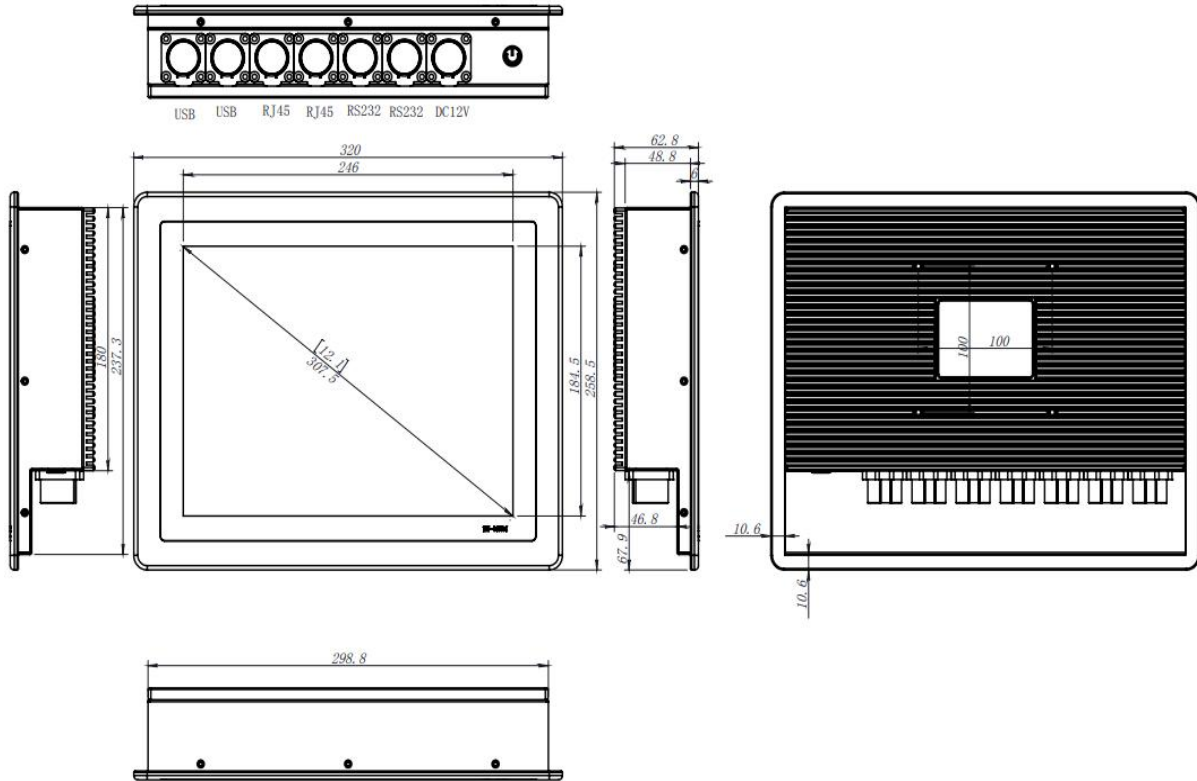

Specification

Mainboard	CPU	Intel® Intel Core i3/i5/i7 Series or Celeron J1900
	RAM	2GB/4GB/8G/16G
	SSD	32GB/64GB/128GB/256GB/512G

Screen	Panel size	12.1-inch	
	Resolution	1024*768 4:3	
	Brightness	1000nits (cd/m ²) (400nits Optional)	
	Touchscreen		10 points Capacitive Touch
			5 wires Resistive Touch Optional
	Surface Treatment		Anti-glare Glass or AR Glass (Optional)
			Optical Bonding (Optional)
	Dimming		Auto-dimming with light sensor (Optional)
	Contrast ratio		800:1(Typ.)
View Angle		80°/80°/80°/80°(R/L/U/D)	
Surface Hardness		≥7H (G+G)	
Working Life		≥50 million times	

Power Supply	Working voltage	DC12V (DC24V, 9-36V Optional)
Environment	Temperature	Operating: -30°C to 70°C, storage: -30°C to 80°C
	Relative humidity	10%~90% @ 30° C, non-condensing
Enclosure	Material	Aluminum Alloy
	Color	Black
	VESA mounting	75x75mm
	IP grade	Full IP67 waterproof
Dimension	Net weight	6.6kg
	Gross weight	8kg
	Product size	320*258.5*62.8mm
	Packing size	400*340*180mm

Drawing

Sizes

7" 8"	10.1" 10.4"	12.1"	13.3"	15" 15.6"	17" 17.3" 18.5"	19" 19" wide	21.5"
1024*600 1024*768	1280*800 1024*768	24*768 1280*800	1920*1080	1024*768 /1920*1080	1280*1024 1920*1080	1280*1024 1440*900	1920*1080
4:3	16:10 4:3	4:3 16:10	16:9	4:3 16:9	4:3	4:3	16:9