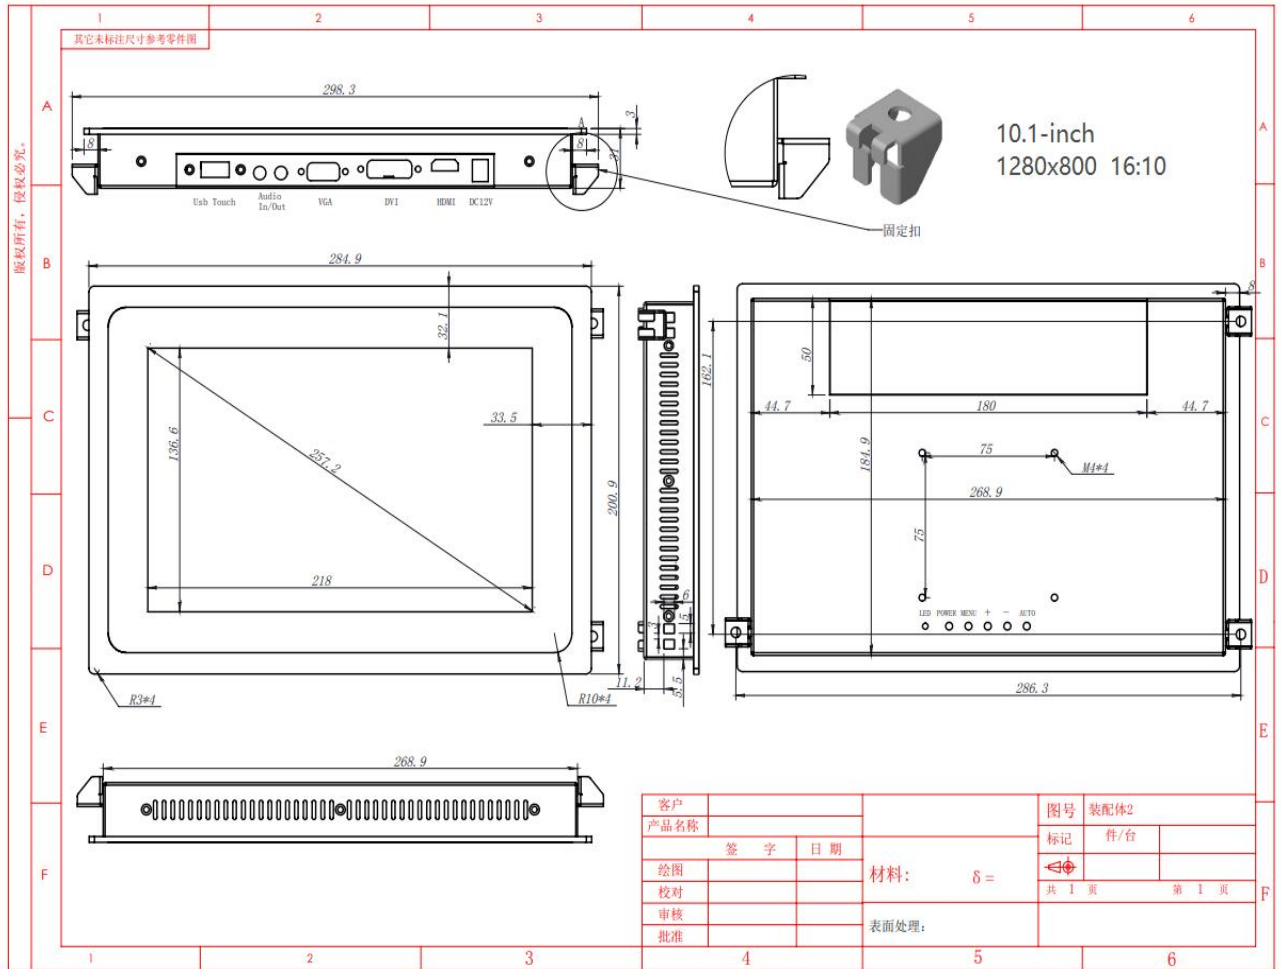

## Specification

Screen	LCD Panel	Panel size	10.1"
		Resolution	1280*800 16:10
		Brightness (cd/m²)	1000nits, sunlight-readbale
		Contrast ratio	800:1 (Typ.)
		View Angle	80°/80°/80°/80° (R/L/U/D)
		Surface Treatment	Anti-glare Glass
	Touch	Light Sensor	Auto-dimming for screen brightness
		Touch Type	10 points Capacitive Touch
		Touch Optional	5 wires Resistive Touch
		Working Life	≥50 million times

Enclosure	Material	Aluminum Alloy
	Color	Black
	VESA	75x75mm/100x100mm
	IP grade	Front IP65 Waterproof
Back design	A rubber ring with drainage channels (Optional)	

Demision	Net weight	2kg
	Gross weight	3.15kg
	Product size	284.9*200.9*31mm
	Packing size	380*360*120mm

**Drawing**

**Sizes**

7"/8"	10.1"	12.1"	13.3"	15"	15.6	17"	19"
024*600/1024*76	1280*800	1024*768	1920*1080	1024*768	1920*1080	1280*1024	1280*1024
4:3	16:10	4:3	16:9	4:3	16:9	4:3	4:3

**Accessories**

- 1x Monitor
- 1x Power adapter
- 1x Power cord
- 1x USB cable
- 1x HDMI cable
- 4x Screws for embedded mounting