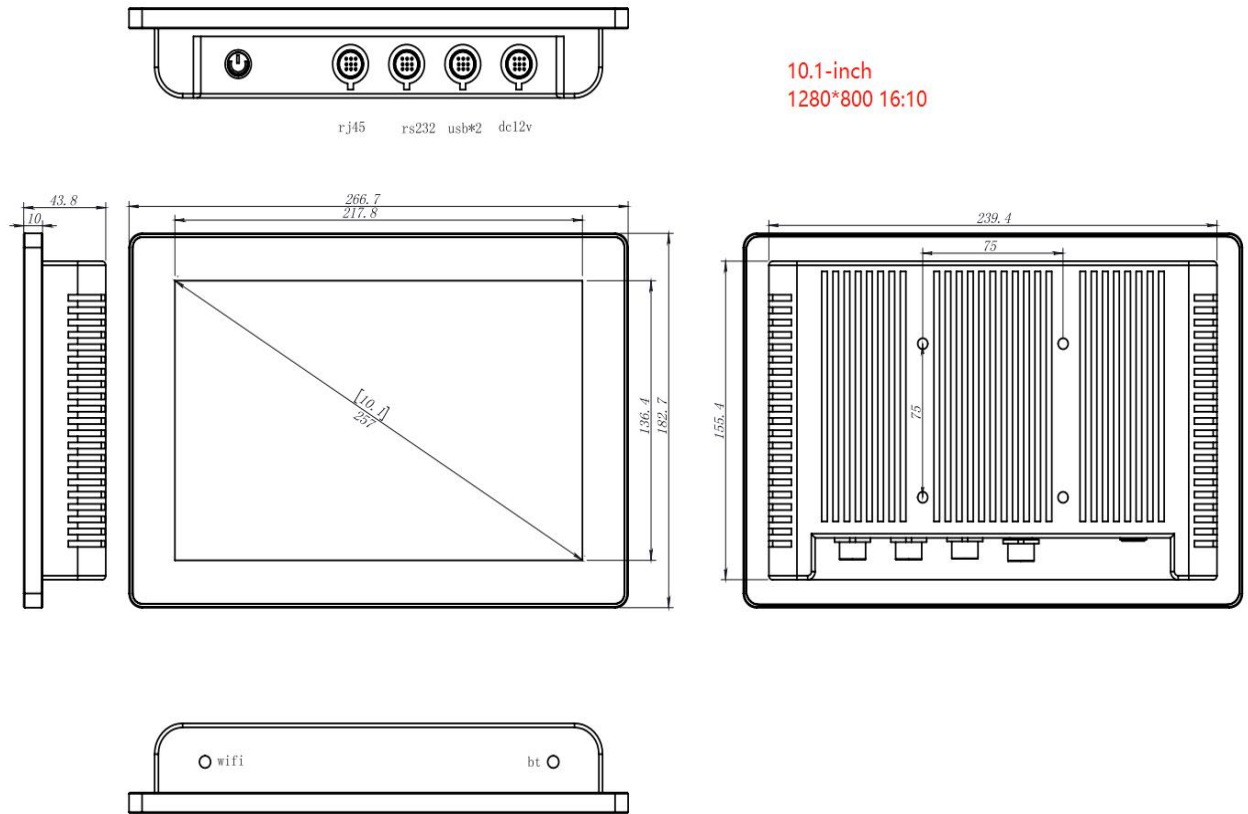

Specification

Mainboard	CPU	Intel® Intel Core i3/i5/i7 Series or Celeron J1900
	RAM	2GB/4GB/8G/16G
	SSD	32GB/64GB/128GB/256GB/512G

Screen	Panel size	10.1-inch	
	Resolution	1280*800 16:10	
	Brightness	1000nits (cd/m ²) (400nits Optional)	
	Touchscreen		10 points Capacitive Touch
			5 wires Resistive Touch Optional
	Surface Treatment		Anti-glare Glass or AR Glass (Optional)
			Optical Bonding (Optional)
	Dimming		Auto-dimming with light sensor (Optional)
	Contrast ratio		800:1(Typ.)
View Angle		80°/80°/80°/80°(R/L/U/D)	
Surface Hardness		≥7H (G+G)	
Working Life		≥50 million times	

Power Supply	Working voltage	DC12V (DC24V, 9-36V Optional)
Environment	Temperature	Operating: -30°C to 70°C, storage: -30°C to 80°C
	Relative humidity	10%~90% @ 30° C, non-condensing
Enclosure	Material	Aluminum Alloy
	Color	Black
	VESA mounting	75x75mm
	IP grade	Full IP67 waterproof
Dimension	Net weight	2.5kg
	Gross weight	3.4kg
	Product size	266.7*182.7*43.8mm
	Packing size	385*360*120mm

Drawing

Sizes

7" 8"	10.1" 10.4"	12.1"	13.3"	15" 15.6"	17" 17.3" 18.5"	19" 19" wide	21.5"
1024*600 1024*768	1280*800 1024*768	1280*800 1024*768	1920*1080	1024*768 /1920*1080	1280*1024 1920*1080	1280*1024 1440*900	1920*1080
4:3	16:10 4:3	4:3 16:10	16:9	4:3 16:9	4:3	4:3	16:9