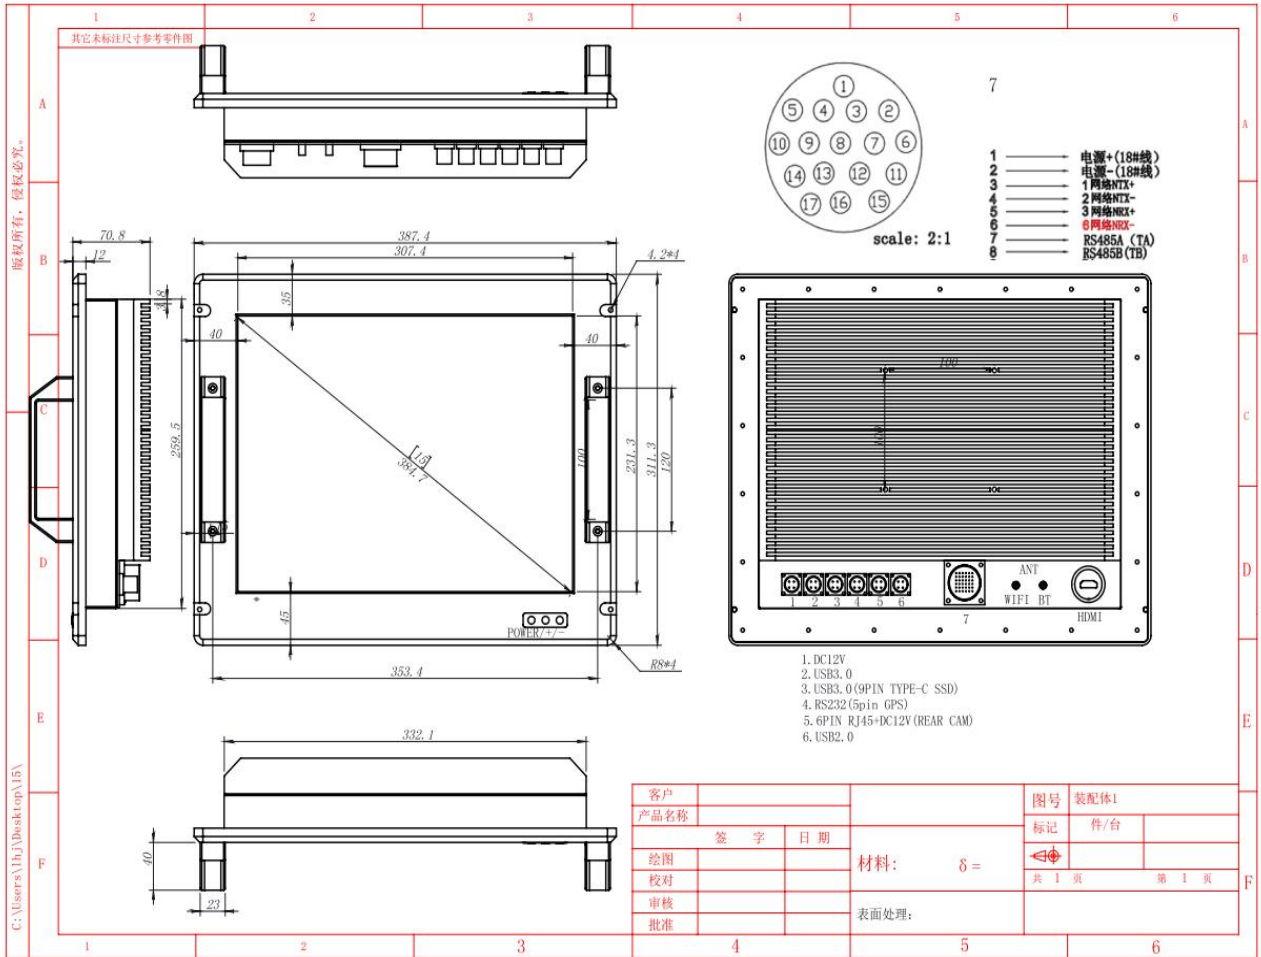

Specification

Mainboard	CPU	Intel® Intel Core i7-8550U, quad core, 1.8GHz, fanless
	RAM	2GB/4GB/8G/16G
	SSD	32GB/64GB/128GB/256GB/512G

Screen	Panel size	15-inch	
	Resolution	1024*768 4:3	
	Brightness	1500nits (cd/m ²) (400nits Optional)	
	Touchscreen	10 points Capacitive Touch	
		5 wires Resistive Touch Optional	
	Surface Treatment	Anti-glare Glass or AR Glass (Optional)	
		Optical Bonding (Optional)	
	Dimming	Auto-dimming with light sensor (Optional)	
	Contrast ratio	800:1(Typ.)	
	View Angle	80°/80°/80°/80°(R/L/U/D)	
Surface Hardness	≥7H (G+G)		
Working Life	≥50 million times		

Power Supply	Working voltage	DC12V (DC24V, 9-36V Optional)
Environment	Temperature	Operating: -20°C to 70°C, storage: -30°C to 80°C
	Relative humidity	10%~90% @ 30° C, non-condensing
Enclosure	Material	Aluminum Alloy
	Color	Black
	VESA mounting	75x75mm/100x100mm
	IP grade	Full IP67 waterproof
Dimension	Net weight	6.6kg
	Gross weight	8kg
	Product size	387.4*311.3*110.8mm (40mm handle)
	Packing size	490*400*180mm

I/O Interfaces	1xRJ45, 2xUSB, 1xHDMI, 1xBluetooth, 1xWiFi	
	DC POWER, RJ45/POE, 2Pin, BNC, Audio white / Yellow	
Accessories	Interfaces with Camera PAN TILT	
Customized	1xDC Plug, 1xAdaptor, All Waterproof Cables	
	Built in data acquisition card	
OS	POE Output function to charge a camera resolution: 1920*1080	
	Support Windows 7/8/10, WES, Linux, Ubuntu, Debian, etc.	
Mountings	Embedded mounting screws	
	Wall mounting brackets; Desk stand holder (optional)	
Warranty	1-year free warranty	

Drawing

Sizes

7" 8"	10.1" 10.4"	12.1"	13.3"	15" 15.6"	17" 17.3" 18.5"	19" 19" wide	21.5"
1024*600 1024*768	1280*800 1024*768	24*768 1280*800	1920*1080	1024*768 /1920*1080	1280*1024 1920*1080	1280*1024 1440*900	1920*1080
4:3	16:10 4:3	4:3 16:10	16:9	4:3 16:9	4:3	4:3	16:9