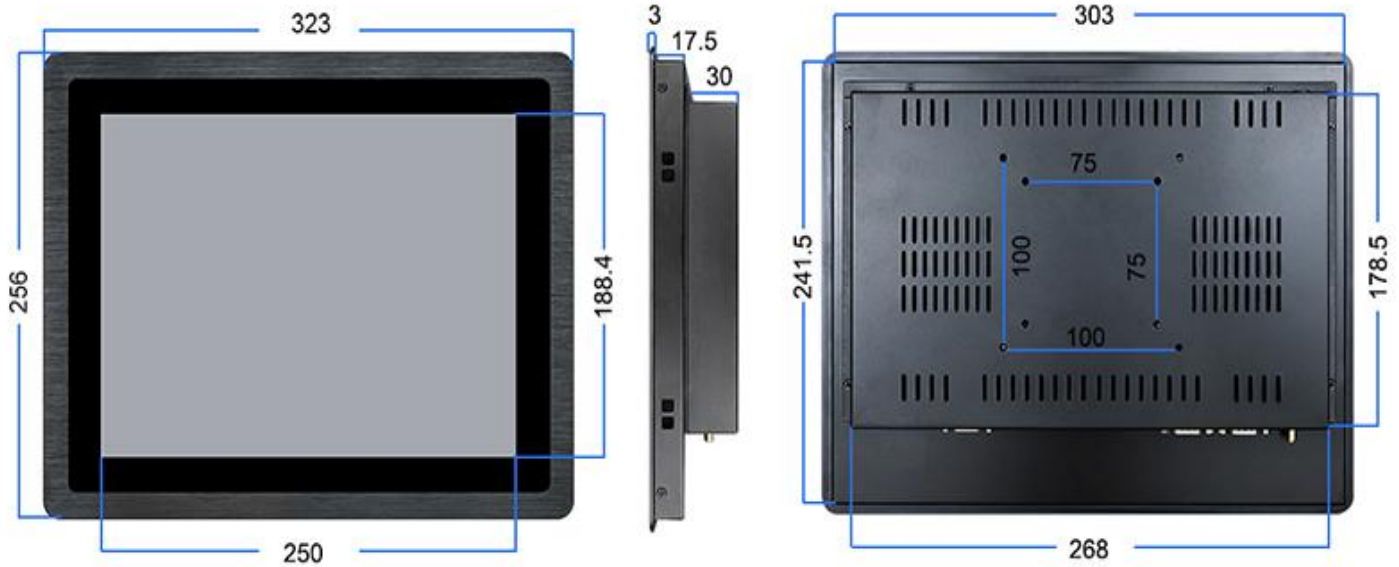

Features

- 1. 350nits for indoor application.
- 2. Adopting [EETI solution](#), [capacitive touch](#), industrial-grade, high-performance.
- 3. Dust-proof, front IP65 waterproof, and shock-proof.
- 4. DC 12V power supply (DC24V, 9-36V Optional), support power-on boot, 7x24hours.
- 5. Fanless aluminum alloy shell, sturdy and durable with efficient heat dissipation system

Specification

Mainboard	CPU	Intel® Celeron J1900, quad core, 2.0GHz, fanless
	RAM	2GB/4GB/16GB/32GB
	SSD	32GB/64GB/128GB/256GB

Screen	Panel size	12.1"	
	Resolution	1024*768 4:3	
	Brightness	350nits (cd/m ²)	
	Touchscreen	10 points Capacitive Touch	
		5 wires Resistive Touch Optional	
	Surface Hardness	G+G Glass, ≥6H	
	Touch Interface	USB	
Working Life	≥50 million times		

Power Supply	Working voltage	DC12V (DC24V, 9V-36V Optional)
--------------	-----------------	--------------------------------

Enclosure	Material	Aluminum Alloy
	Color	Black
	VESA mounting	75x75mm/100*100mm
	IP grade	Front panel IP65 waterproof
Environment	Temperature	Operating: -0 to 60°C, storage: -10 to 70°C
	Relative humidity	10%~90% @ 30° C, non-condensing
Dimension	Net weight	3kg
	Gross weight	4kg
	Product size	323x256x50.5mm
	Packing size	425*375*180mm

Drawing

12.1-inch
1024*768 4:3

Sizes

7" 8"	10.1" 10.4"	12.1"	13.3"	15" 15.6"	17" 17.3" 18.5"	19"	21.5" 23.6" 24" 27"
1024*600 1024*768	1280*800 1024*768	1280*800 1024*768	1920*1080	1024*768 / 1920*1080	280*1024 1920*1080	1280*1024 1440*900	1920*1080
16:9 4:3	16:10 4:3	16:10 4:3	16:9	4:3 16:9	4:3 16:9	4:3 16:10	16:9