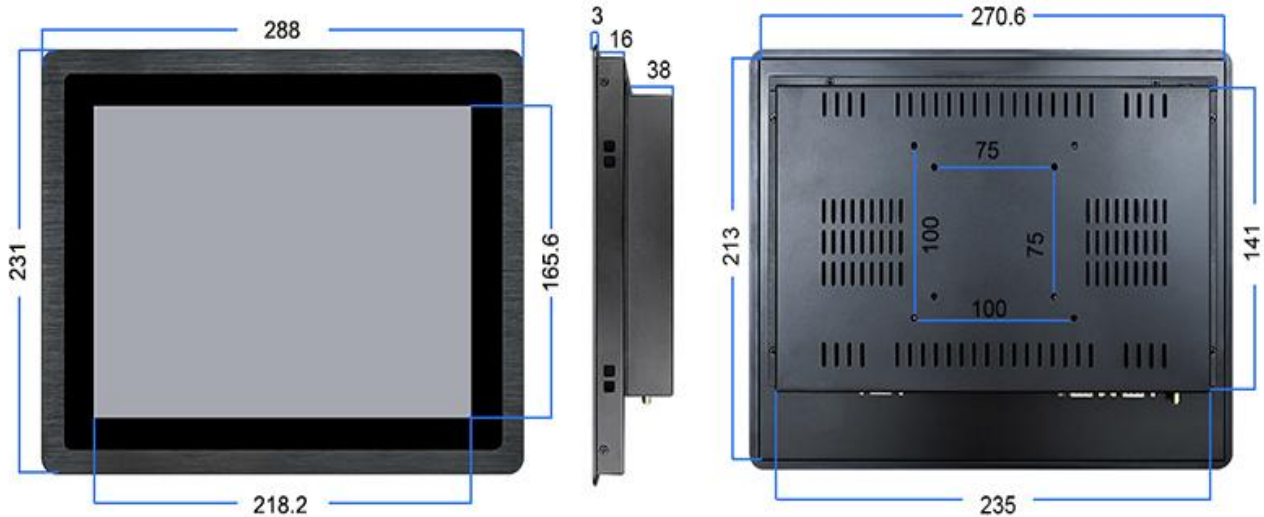

Specification

Mainboard	CPU	Intel® Celeron J1900, quad core, 2.0GHz, fanless
	RAM	2GB/4GB
	SSD	32GB/64GB/128GB/256GB

Screen	Panel size	10.4"	
	Resolution	1024*768 4:3	
	Brightness	350nits (cd/m ²)	
	Touchscreen	10 points Capacitive Touch	
		5 wires Resistive Touch Optional	
	Surface Hardness	G+G Glass, ≥6H	
	Touch Interface	USB	
Working Life	≥50 million times		

Power Supply	Working voltage	DC12V (DC24V, 9V-36V Optional)
--------------	-----------------	--------------------------------

Enclosure	Material	Aluminum Alloy
	Color	Black
	VESA mounting	75x75mm/100*100mm
	IP grade	Front panel IP65 waterproof
Environment	Temperature	Operating: -0 to 60°C, storage: -10 to 70°C
	Relative humidity	10%~90% @ 30° C, non-condensing
Dimension	Net weight	3.5kg
	Gross weight	4kg
	Product size	288x231x57mm
	Packing size	440x370x170mm

I/O Interfaces	4xUSB, 2xCOM, 1xRJ45, 1xHDMI, 1xVGA, 1xDC, 1xAudio, 1xWIFI
OS	Support Windows 7/8/10, WES, Linux, Ubuntu, Debian, etc.
Mountings	Embedded mounting screws
	Wall mounting brackets; Desk stand holder (optional)
Warranty	1-year free warranty

Drawing

10.4-inch

1024*768 4:3

Sizes

7" 8"	10.1" 10.4"	12.1"	13.3"	15" 15.6"	17" 17.3" 18.5"	19"	21.5" 23.6" 24" 27"
1024*600 1024*768	1280*800 1024*768	1280*800 1024*768	1920*1080	1024*768 / 1920*1080	1280*1024 1920*1080	1280*1024 1440*900	1920*1080
16:9 4:3	16:10 4:3	16:10 4:3	16:9	4:3 16:9	4:3 16:9	4:3 16:10	16:9