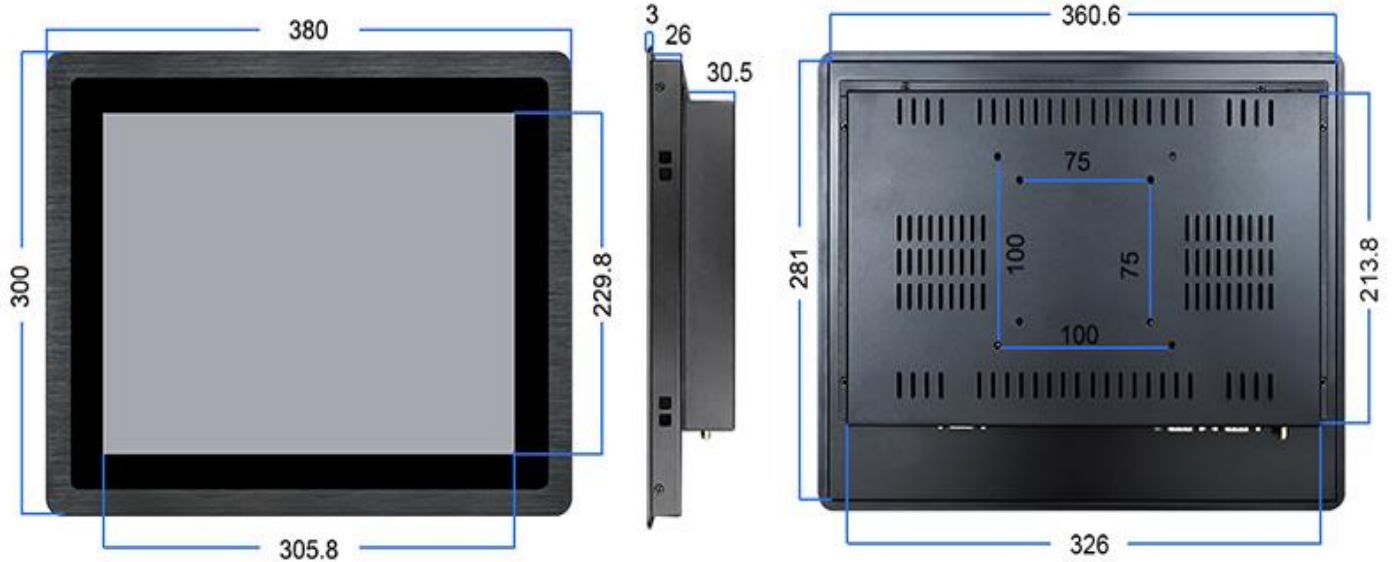

Specification

Mainboard	CPU	Intel® Celeron J1900, quad core, 2.0GHz, fanless
	RAM	2GB/4GB/8GB/16GB
	SSD	32GB/64GB/128GB/256GB/512GB

Screen	Panel size	15"	
	Resolution	1024*768	
	Brightness	350nits (cd/m ²)	
	Touchscreen	10 points Capacitive Touch	
		5 wires Resistive Touch Optional	
	Surface Hardness	G+G Glass, ≥6H	
	Touch Interface	USB	
Working Life	≥50 million times		

Power Supply	Working voltage	DC12V (DC24V, 9V-36V Optional)
--------------	-----------------	--------------------------------

Enclosure	Material	Aluminum Alloy
	Color	Black
	VESA mounting	
Environment	IP grade	Front panel IP65 waterproof
	Temperature	Operating: -0 to 60°C, storage: -10 to 70°C
	Relative humidity	10%~90% @ 30° C, non-condensing
Dimension	Net weight	4kg
	Gross weight	5kg
	Product size	380x300x59.5mm
	Packing size	470*435*180mm

I/O Interfaces	4xUSB, 2xCOM, 1xRJ45, 1xHDMI, 1xVGA, 1xDC, 1xAudio, 1xWIFI
OS	Support Windows 7/8/10, WES, Linux, Ubuntu, Debian, etc.
Mountings	Embedded mounting screws
	Wall mounting brackets; Desk stand holder (optional)
Warranty	1-year free warranty

Drawing

15-inch

1024*768 4:3

Sizes

7" 8"	10.1" 10.4"	12.1"	13.3"	15" 15.6"	17" 17.3" 18.5"	19"	21.5" 23.6" 24" 27"
1024*600 1024*768	1280*800 1024*768	1280*800 1024*768	1920*1080	1024*768 / 1920*1080	280*1024 1920*1080	1280*1024 1440*900	1920*1080
16:9 4:3	16:10 4:3	16:10 4:3	16:9	4:3 16:9	4:3 16:9	4:3 16:10	16:9