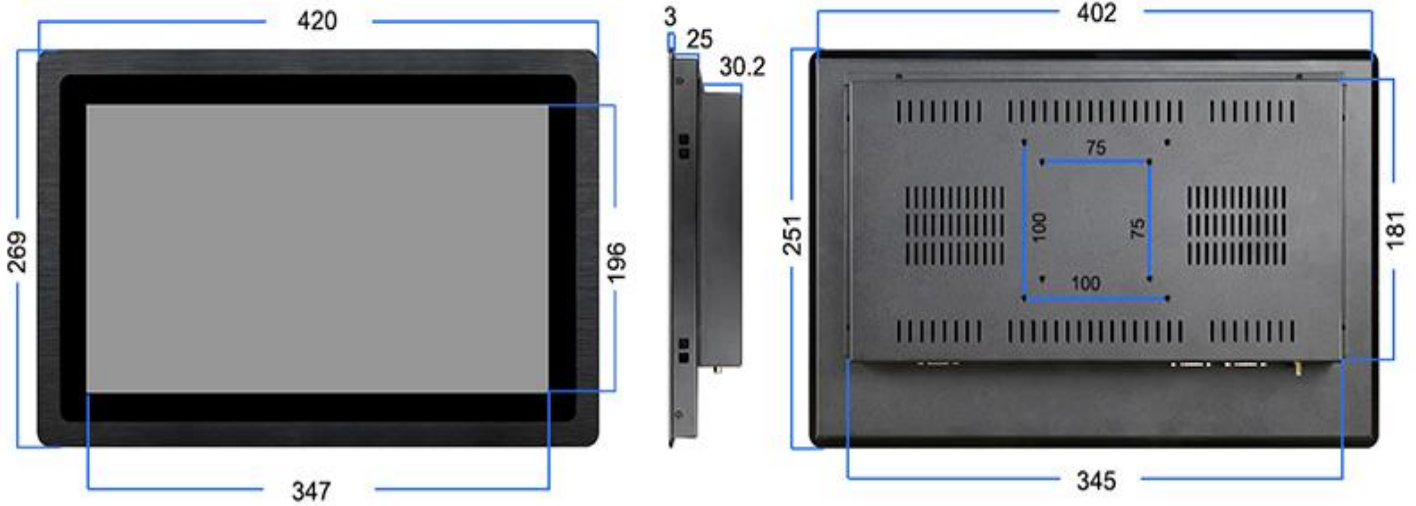

Specification

Mainboard	CPU	Intel® Celeron J1900, quad core, 2.0GHz, fanless
	RAM	2GB/4GB/8GB/16GB
	SSD	32GB/64GB/128GB/256GB/512GB

Screen	Panel size	15.6"	
	Resolution	1920x1080 16:9	
	Brightness	350nits (cd/m ²)	
	Touchscreen	10 points Capacitive Touch	
		5 wires Resistive Touch Optional	
	Surface Hardness	G+G Glass, ≥7H	
	Touch Interface	USB	
Working Life	≥50 million times		

Power Supply	Working voltage	DC12V (DC24V, 9V-36V Optional)
--------------	-----------------	--------------------------------

Enclosure	Material	Aluminum Alloy
	Color	Black
	VESA mounting	75x75mm/100*100mm
	IP grade	Front panel IP65 waterproof
Environment	Temperature	Operating: -0 to 60°C, storage: -10 to 70°C
	Relative humidity	10%~90% @ 30° C, non-condensing
Dimension	Net weight	5kg
	Gross weight	6kg
	Product size	420x269x58.2mm
	Packing size	555x490x180mm

I/O Interfaces	4xUSB, 2xCOM, 1xRJ45, 1xHDMI, 1xVGA, 1xDC, 1xAudio, 1xWIFI
OS	Support Windows 7/8/10, WES, Linux, Ubuntu, Debian, etc.
Mountings	Embedded mounting screws
	Wall mounting brackets; Desk stand holder (optional)
Warranty	1-year free warranty

Drawing

15.6-inch

1920*1080 16:9

Sizes

7" 8"	10.1" 10.4"	12.1"	13.3"	15" 15.6"	17" 17.3" 18.5"	19"	21.5" 23.6" 24" 27"
1024*600 1024*768	1280*800 1024*768	1280*800 1024*768	1920*1080	1024*768 / 1920*1080	1280*1024 1920*1080	1280*1024 1440*900	1920*1080
16:9 4:3	16:10 4:3	16:10 4:3	16:9	4:3 16:9	4:3 16:9	4:3 16:10	16:9