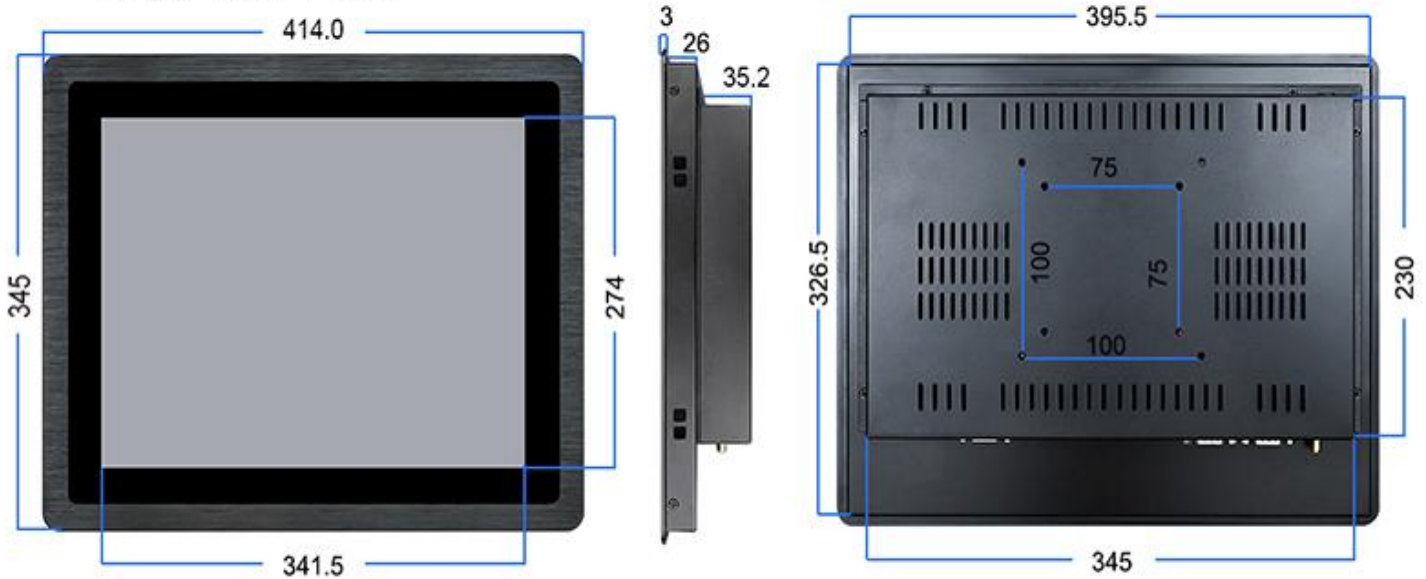

## Specification

Mainboard	CPU	Intel® Celeron J1900, quad core, 2.0GHz, fanless
	RAM	2GB/4GB/8GB/16GB
	SSD	32GB/64GB/128GB/256GB/512GB

Screen	Panel size	17"	
	Resolution	1280*1024 5:4	
	Brightness	350nits (cd/m <sup>2</sup> )	
	Touchscreen	10 points Capacitive Touch	
		5 wires Resistive Touch Optional	
	Surface Hardness	G+G Glass, ≥6H	
	Touch Interface	USB	
Working Life	≥50 million times		

Power Supply	Working voltage	DC12V (DC24V, 9V-36V Optional)
--------------	-----------------	--------------------------------

Enclosure	Material	Aluminum Alloy
	Color	Black
	VESA mounting	70X70mm/100x100mm
	IP grade	Front panel IP65 waterproof
Environment	Temperature	Operating: -0 to 60°C, storage: -10 to 70°C
	Relative humidity	10%~90% @ 30° C, non-condensing
Dimension	Net weight	5kg
	Gross weight	6kg
	Product size	414x345x64.2mm
	Packing size	502*157*475mm

I/O Interfaces	4xUSB, 2xCOM, 1xRJ45, 1xHDMI, 1xVGA, 1xDC, 1xAudio, 1xWIFI
OS	Support Windows 7/8/10, WES, Linux, Ubuntu, Debian, etc.
Mountings	Embedded mounting screws
	Wall mounting brackets; Desk stand holder (optional)
Warranty	1-year free warranty

**Drawing**

17-inch

1280\*1024 5:4

**Sizes**

7" 8"	10.1" 10.4"	12.1"	13.3"	15"   15.6"	17" 17.3" 18.5"	19"	21.5" 23.6" 24" 27"
1024*600 1024*768	1280*800 1024*768	1280*800 1024*768	1920*1080	1024*768 /1920*1080	1280*1024 1920*1080	1280*1024 1440*900	1920*1080
16:9 4:3	16:10 4:3	16:10 4:3	16:9	4:3   16:9	4:3 16:9	4:3 16:10	16:9