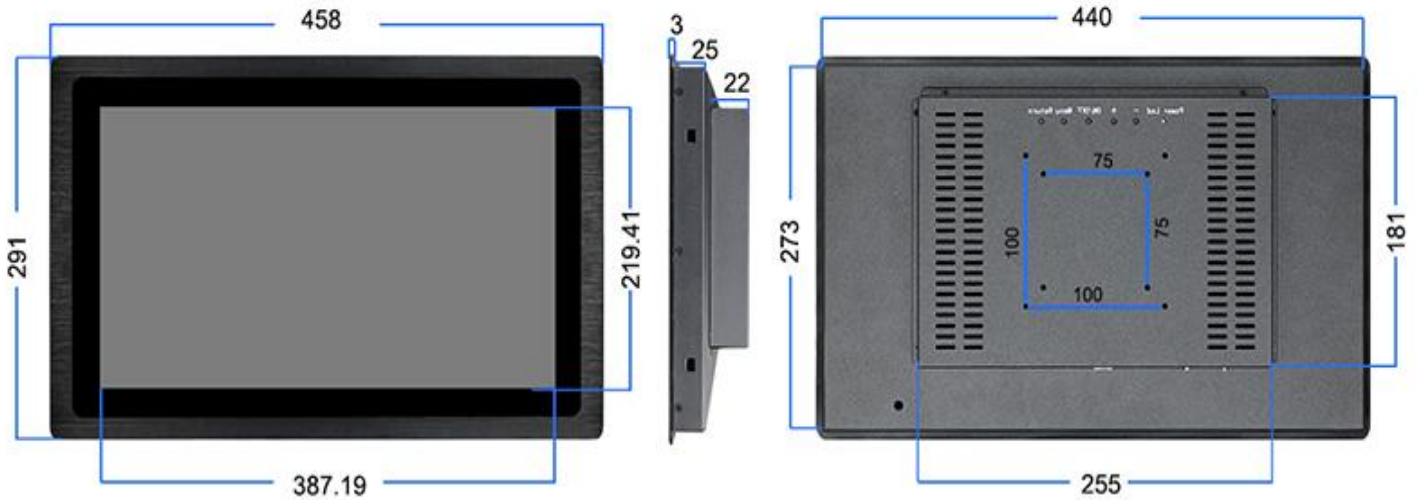

Specification

Screen	LCD Panel	Panel size	17.3"
		Resolution	1920*1080 16:9
		Brightness (cd/m ²)	1000nits, sunlight-readbale
		Contrast ratio	1000:1 (Typ.)
		View Angle	80°/80°/80°/60° (R/L/U/D)
		Surface Treatment	Anti-glare Glass
	Touch	Light Sensor	Auto-dimming for Brightness Optional
		Touch Type	10 Points Capacitive Touch
		Touch Optional	Resistive Touch / No Touch
		Surface Hardness	≥3H or G+G ≥7H
		Touch Interface	USB
		Working Life	≥50 million times
	Glass Treatment	Optical Bonding Optional	
	Brightness (cd/m ²)	1500nits Optional	

Enclosure	Material	Aluminum Alloy
	Color	Black
	VESA	75x75mm/100x100mm
	IP grade	Front IP65 Waterproof
	Back design	3MM bezel embedded

Dimension	Net weight	3.5kg
	Gross weight	5kg
	Product size	458x291x50mm
	Packing size	520x320x160mm

Drawing

17.3-inch

1920*1080 16:9

Sizes

7"/8"	10.1"	12.1"	13.3"	15"	15.6"	17"	19"
024*600/1024*768	1280*800	1024*768	1920*1080	1024*768	1920*1080	1280*1024	1280*1024
4:3	16:10	4:3	16:9	4:3	16:9	4:3	4:3

Accessories