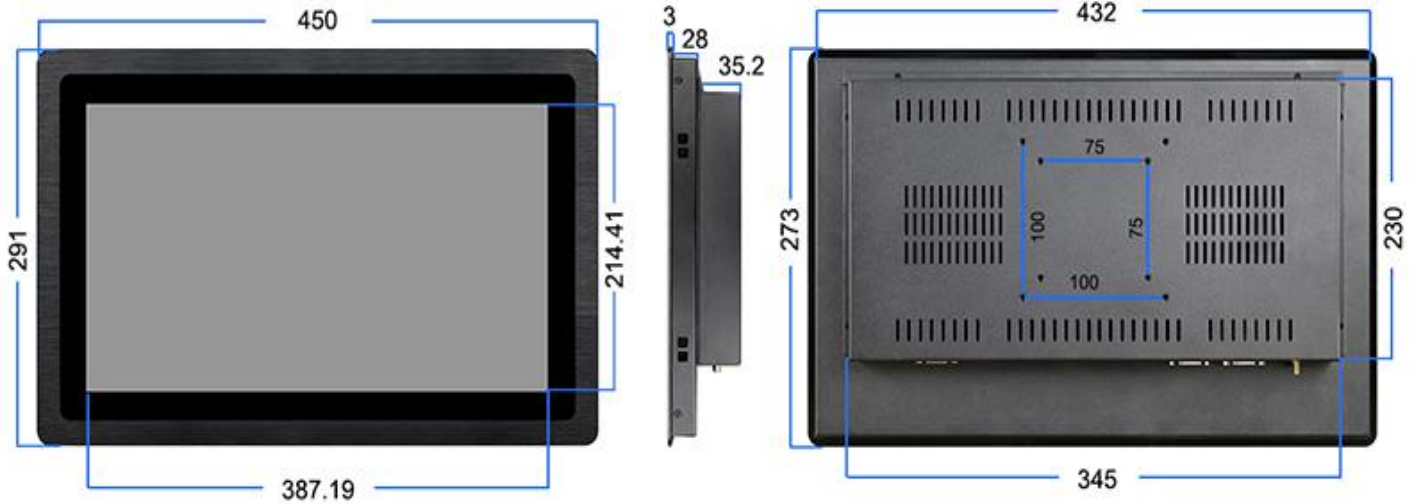

## Specification

Mainboard	CPU	Intel® Celeron J1900, quad core, 2.0GHz, fanless
	RAM	2GB/4GB/8GB/16GB
	SSD	32GB/64GB/128GB/256GB/512GB

Screen	Panel size	17.3"	
	Resolution	1920x1080 16:9	
	Brightness	350nits (cd/m <sup>2</sup> )	
	Touchscreen	10 points Capacitive Touch	
		5 wires Resistive Touch Optional	
	Surface Hardness	G+G Glass, ≥7H	
	Touch Interface	USB	
Working Life	≥50 million times		

Power Supply	Working voltage	DC12V (DC24V, 9V-36V Optional)
--------------	-----------------	--------------------------------

Enclosure	Material	Aluminum Alloy
	Color	Black
	VESA mounting	75x75mm/100*100mm
	IP grade	Front panel IP65 waterproof
Environment	Temperature	Operating: -0 to 60°C, storage: -10 to 70°C
	Relative humidity	10%~90% @ 30° C, non-condensing
Dimension	Net weight	6kg
	Gross weight	7kg
	Product size	450x291x66.2mm
	Packing size	555x490x180mm

I/O Interfaces	4xUSB, 4xCOM, 1xRJ45, 1xHDMI, 1xVGA, 1xDC, 1xAudio, 1xWIFI
OS	Support Windows 7/8/10, WES, Linux, Ubuntu, Debian, etc.
Mountings	Embedded mounting screws
	Wall mounting brackets; Desk stand holder (optional)
Warranty	1-year free warranty

**Drawing**

17.3-inch

1920\*1080 16:9

**Sizes**

7" 8"	10.1" 10.4"	12.1"	13.3"	15"   15.6"	17" 17.3" 18.5"	19"	21.5" 23.6" 24" 27"
1024*600 1024*768	1280*800 1024*768	1280*800 1024*768	1920*1080	1024*768 / 1920*1080	1280*1024 1920*1080	1280*1024 1440*900	1920*1080
16:9 4:3	16:10 4:3	16:10 4:3	16:9	4:3   16:9	4:3 16:9	4:3 16:10	16:9