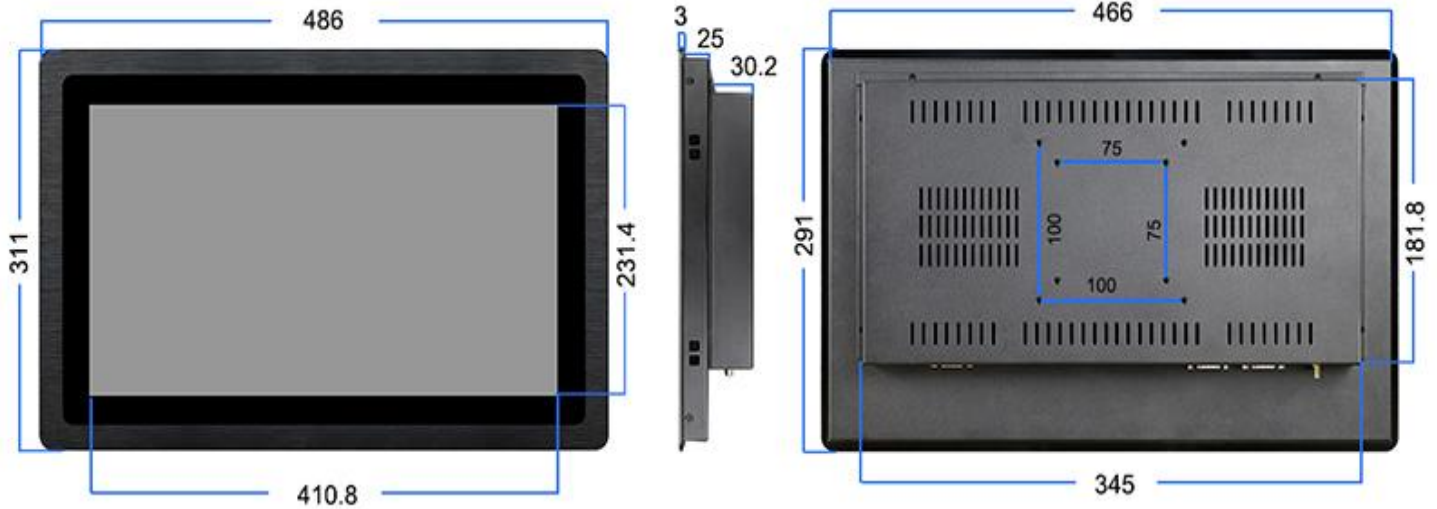

## Specification

Mainboard	CPU	Intel® Celeron J1900, quad core, 2.0GHz, fanless
	RAM	2GB/4GB/8GB/16GB
	SSD	32GB/64GB/128GB/256GB/512GB

Screen	Panel size	18.5"	
	Resolution	1920x1080 16:9	
	Brightness	350nits (cd/m <sup>2</sup> )	
	Touchscreen	10 points Capacitive Touch	
		5 wires Resistive Touch Optional	
	Surface Hardness	G+G Glass, ≥7H	
	Touch Interface	USB	
Working Life	≥50 million times		

Power Supply	Working voltage	DC12V (DC24V, 9V-36V Optional)
--------------	-----------------	--------------------------------

Enclosure	Material	Aluminum Alloy
	Color	Black
	VESA mounting	75x75mm/100*100mm
	IP grade	Front panel IP65 waterproof
Environment	Temperature	Operating: -0 to 60°C, storage: -10 to 70°C
	Relative humidity	10%~90% @ 30° C, non-condensing
Dimension	Net weight	6kg
	Gross weight	7kg
	Product size	486x311x58.2mm
	Packing size	555x490x180mm

## Drawing

18.5-inch

1920\*1080 16:9

## Sizes

7" 8"	10.1" 10.4"	12.1"	13.3"	15"   15.6"	17" 17.3" 18.5"	19"	21.5" 23.6" 24" 27"
1024*600 1024*768	1280*800 1024*768	1280*800 1024*768	1920*1080	1024*768 / 1920*1080	1280*1024 1920*1080	1280*1024 1440*900	1920*1080
16:9 4:3	16:10 4:3	16:10 4:3	16:9	4:3   16:9	4:3 16:9	4:3 16:10	16:9