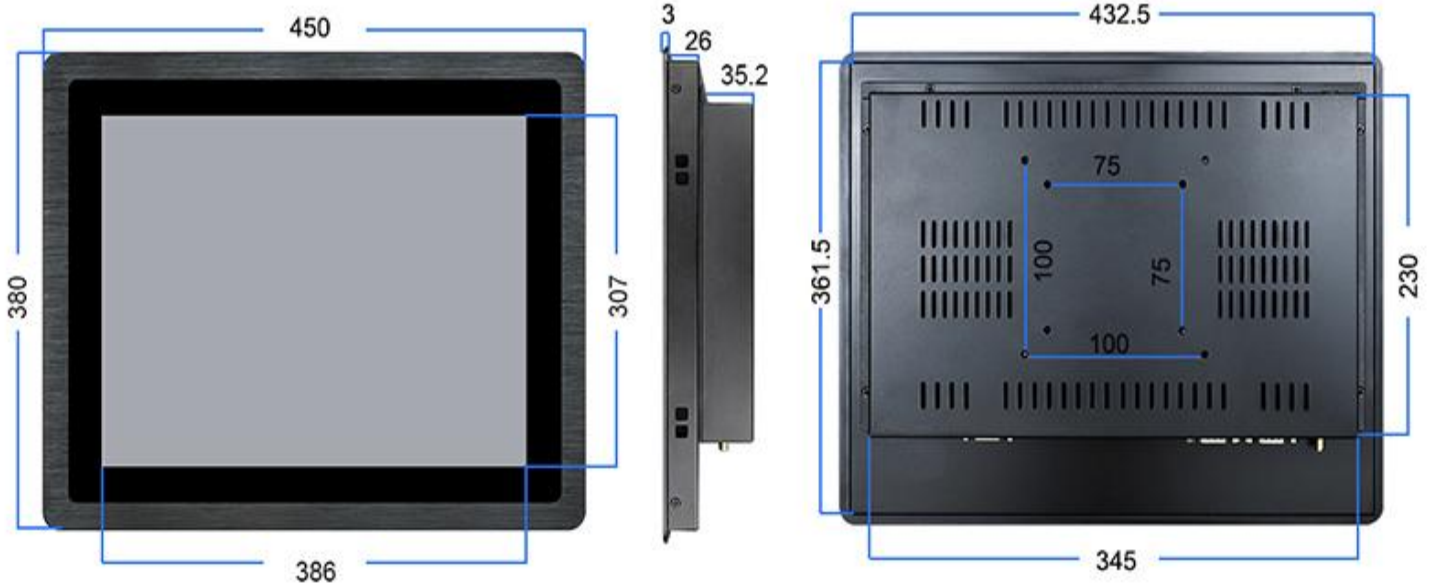

## Specification

Mainboard	CPU	Intel® Celeron J1900, quad core, 2.0GHz, fanless
	RAM	2GB/4GB/8GB/16GB
	SSD	32GB/64GB/128GB/256GB/512GB

Screen	Panel size	19"	
	Resolution	1280*1024 5:4	
	Brightness	350nits (cd/m <sup>2</sup> )	
	Touchscreen	10 points Capacitive Touch	
		5 wires Resistive Touch Optional	
	Surface Hardness	G+G Glass, ≥6H	
	Touch Interface	USB	
Working Life	≥50 million times		

Power Supply	Working voltage	DC12V (DC24V, 9V-36V Optional)
--------------	-----------------	--------------------------------

Enclosure	Material	Aluminum Alloy
	Color	Black
	VESA mounting	70X70mm/100x100mm
	IP grade	Front panel IP65 waterproof
Environment	Temperature	Operating: -0 to 60°C, storage: -10 to 70°C
	Relative humidity	10%~90% @ 30° C, non-condensing
Dimension	Net weight	5kg
	Gross weight	6kg
	Product size	450x380x64.2mm
	Packing size	502*157*475mm

I/O Interfaces	4xUSB, 2xCOM, 1xRJ45, 1xHDMI, 1xVGA, 1xDC, 1xAudio, 1xWIFI
OS	Support Windows 7/8/10, WES, Linux, Ubuntu, Debian, etc.
Mountings	Embedded mounting screws
	Wall mounting brackets; Desk stand holder (optional)
Warranty	1-year free warranty

**Drawing**

19-inch

1280\*1024 5:4

**Sizes**

7" 8"	10.1" 10.4"	12.1"	13.3"	15"   15.6"	17" 17.3" 18.5"	19"	21.5" 23.6" 24" 27"
1024*600 1024*768	1280*800 1024*768	1280*800 1024*768	1920*1080	1024*768 / 1920*1080	1280*1024 1920*1080	1280*1024 1440*900	1920*1080
16:9 4:3	16:10 4:3	16:10 4:3	16:9	4:3   16:9	4:3 16:9	4:3 16:10	16:9