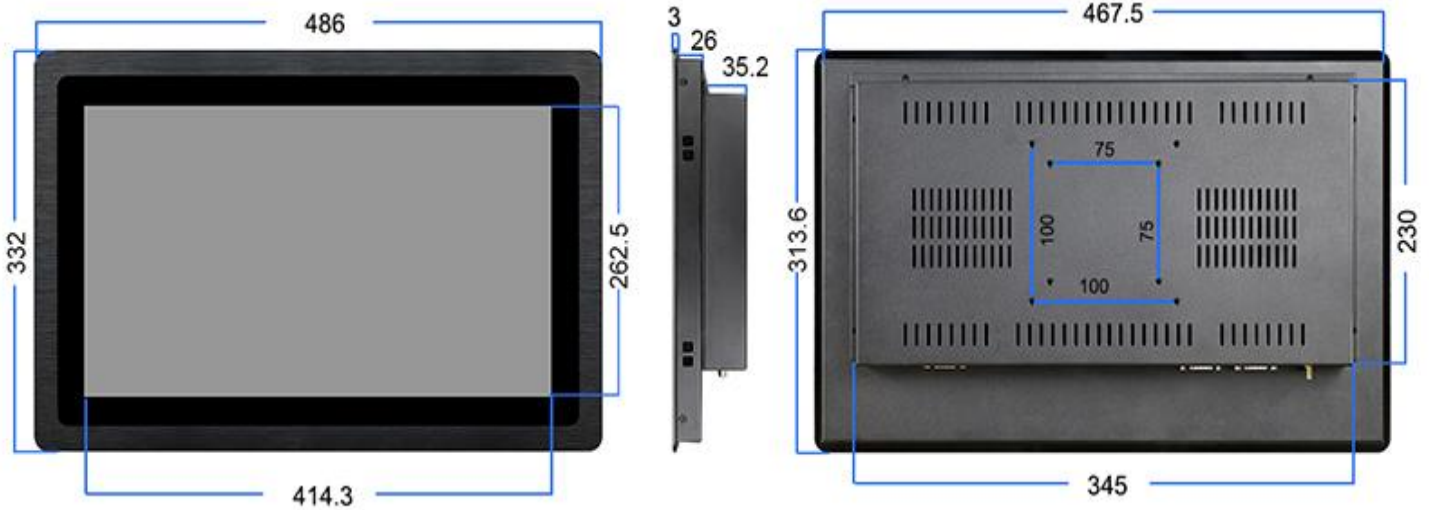

Specification

Mainboard	CPU	Intel® Celeron J1900, quad core, 2.0GHz, fanless
	RAM	2GB/4GB/8GB/16GB
	SSD	32GB/64GB/128GB/256GB/512GB

Screen	Panel size	19"	
	Resolution	1440X900 16:10	
	Brightness	350nits (cd/m ²)	
	Touchscreen	10 points Capacitive Touch	
		5 wires Resistive Touch Optional	
	Surface Hardness	G+G Glass, ≥6H	
	Touch Interface	USB	
Working Life	≥50 million times		

Power Supply	Working voltage	DC12V (DC24V, 9V-36V Optional)
--------------	-----------------	--------------------------------

Enclosure	Material	Aluminum Alloy
	Color	Black
	VESA mounting	70X70mm/100x100mm
	IP grade	Front panel IP65 waterproof
Environment	Temperature	Operating: -0 to 60°C, storage: -10 to 70°C
	Relative humidity	10%~90% @ 30° C, non-condensing
Dimension	Net weight	5kg
	Gross weight	6kg
	Product size	486x332x64.2mm
	Packing size	555*490*180cm

I/O Interfaces	4xUSB, 2xCOM, 1xRJ45, 1xHDMI, 1xVGA, 1xDC, 1xAudio, 1xWIFI
OS	Support Windows 7/8/10, WES, Linux, Ubuntu, Debian, etc.
Mountings	Embedded mounting screws
	Wall mounting brackets; Desk stand holder (optional)
Warranty	1-year free warranty

Drawing

19-inch Widescreen

1440*900 16:10

Sizes

7" 8"	10.1" 10.4"	12.1"	13.3"	15" 15.6"	17" 17.3" 18.5"	19"	21.5" 23.6" 24" 27"
1024*600 1024*768	1280*800 1024*768	1280*800 1024*768	1920*1080	1024*768 / 1920*1080	1280*1024 1920*1080	1280*1024 1440*900	1920*1080
16:9 4:3	16:10 4:3	16:10 4:3	16:9	4:3 16:9	4:3 16:9	4:3 16:10	16:9