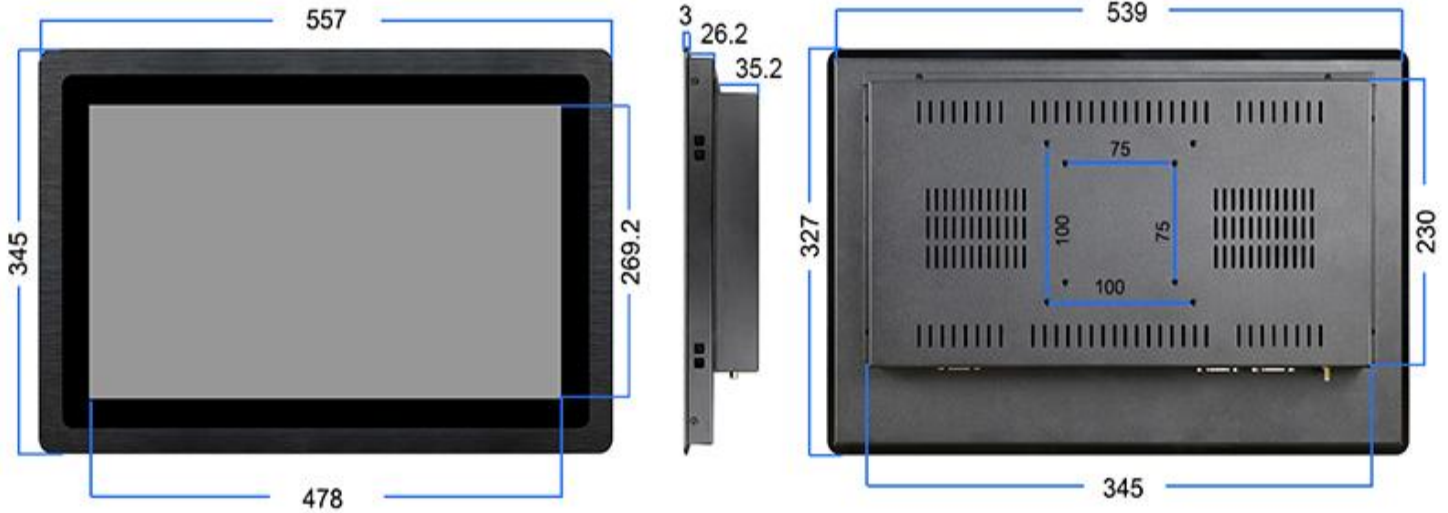

## Specification

Mainboard	CPU	Intel® Celeron J1900, quad core, 2.0GHz, fanless
	RAM	2GB/4GB/8GB/16GB
	SSD	32GB/64GB/128GB/256GB/512GB

Screen	Panel size	21.5"	
	Resolution	1920x1080 16:9	
	Brightness	350nits (cd/m <sup>2</sup> )	
	Touchscreen	10 points Capacitive Touch	
		5 wires Resistive Touch Optional	
	Surface Hardness	G+G Glass, ≥7H	
	Touch Interface	USB	
Working Life	≥50 million times		

Power Supply	Working voltage	DC12V (DC24V, 9V-36V Optional)
--------------	-----------------	--------------------------------

Enclosure	Material	Aluminum Alloy
	Color	Black
	VESA mounting	75x75mm/100*100mm
	IP grade	Front panel IP65 waterproof
Environment	Temperature	Operating: -0 to 60°C, storage: -10 to 70°C
	Relative humidity	10%~90% @ 30° C, non-condensing
Dimension	Net weight	9kg
	Gross weight	10kg
	Product size	557x345x64.4mm
	Packing size	735x445x180mm

I/O Interfaces	4xUSB, 4xCOM, 1xRJ45, 1xHDMI, 1xVGA, 1xDC, 1xAudio, 1xWIFI
OS	Support Windows 7/8/10, WES, Linux, Ubuntu, Debian, etc.
Mountings	Embedded mounting screws
	Wall mounting brackets; Desk stand holder (optional)
Warranty	1-year free warranty

**Drawing**

21.5-inch

1920\*1080 16:9

**Sizes**

7" 8"	10.1" 10.4"	12.1"	13.3"	15"   15.6"	17" 17.3" 18.5"	19"	21.5" 23.6" 24" 27"
1024*600 1024*768	1280*800 1024*768	1280*800 1024*768	1920*1080	1024*768 / 1920*1080	1280*1024 1920*1080	1280*1024 1440*900	1920*1080
16:9 4:3	16:10 4:3	16:10 4:3	16:9	4:3   16:9	4:3 16:9	4:3 16:10	16:9