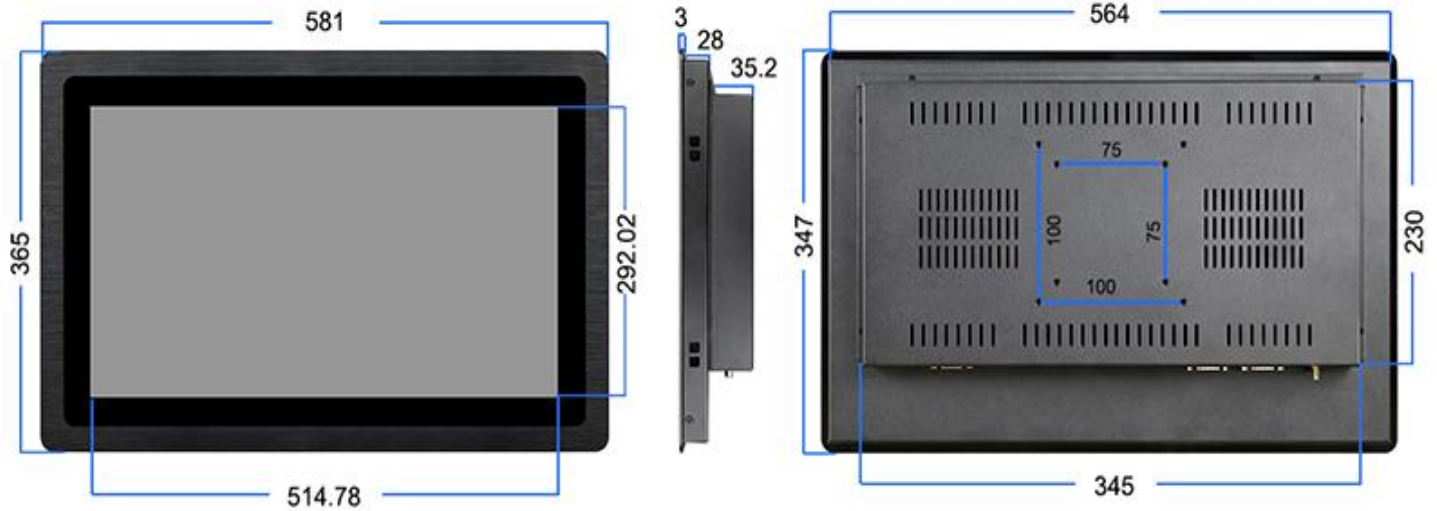

Specification

Mainboard	CPU	Intel® Celeron J1900, quad core, 2.0GHz, fanless
	RAM	2GB/4GB/8GB/16GB
	SSD	32GB/64GB/128GB/256GB/512GB

Screen	Panel size	23.6"	
	Resolution	1920x1080 16:9	
	Brightness	350nits (cd/m ²)	
	Touchscreen	10 points Capacitive Touch	
		5 wires Resistive Touch Optional	
	Surface Hardness	G+G Glass, ≥7H	
	Touch Interface	USB	
Working Life	≥50 million times		

Power Supply	Working voltage	DC12V (DC24V, 9V-36V Optional)
--------------	-----------------	--------------------------------

Enclosure	Material	Aluminum Alloy
	Color	Black
	VESA mounting	75x75mm/100*100mm
	IP grade	Front panel IP65 waterproof
Environment	Temperature	Operating: -0 to 60°C, storage: -10 to 70°C
	Relative humidity	10%~90% @ 30° C, non-condensing
Dimension	Net weight	9kg
	Gross weight	10kg
	Product size	581x365x66.2mm
	Packing size	735x445x180mm

I/O Interfaces	4xUSB, 4xCOM, 1xRJ45, 1xHDMI, 1xVGA, 1xDC, 1xAudio, 1xWIFI
OS	Support Windows 7/8/10, WES, Linux, Ubuntu, Debian, etc.
Mountings	Embedded mounting screws
	Wall mounting brackets; Desk stand holder (optional)
Warranty	1-year free warranty

Drawing

23.6-inch

1920*1080 16:9

Sizes

7" 8"	10.1" 10.4"	12.1"	13.3"	15" 15.6"	17" 17.3" 18.5"	19"	21.5" 23.6" 24" 27"
1024*600 1024*768	1280*800 1024*768	1280*800 1024*768	1920*1080	1024*768 / 1920*1080	1280*1024 1920*1080	1280*1024 1440*900	1920*1080
16:9 4:3	16:10 4:3	16:10 4:3	16:9	4:3 16:9	4:3 16:9	4:3 16:10	16:9