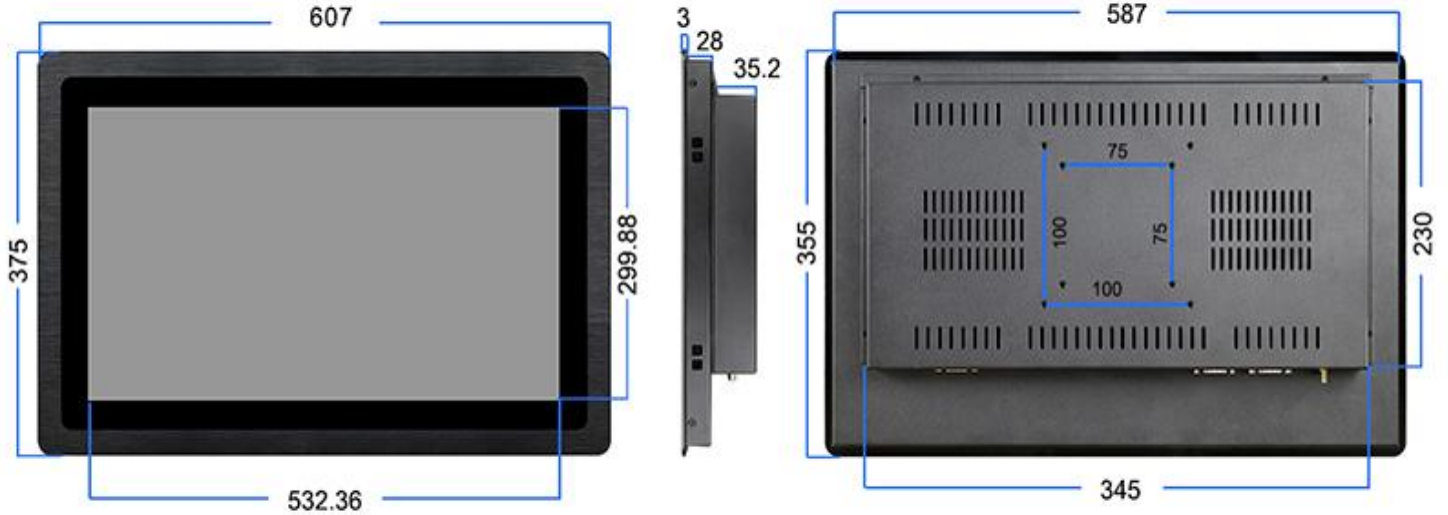

## Specification

Mainboard	CPU	Intel® Celeron J1900, quad core, 2.0GHz, fanless
	RAM	2GB/4GB/8GB/16GB
	SSD	32GB/64GB/128GB/256GB/512GB

Screen	Panel size	24"	
	Resolution	1920x1080 16:9	
	Brightness	350nits (cd/m <sup>2</sup> )	
	Touchscreen	10 points Capacitive Touch	
		5 wires Resistive Touch Optional	
	Surface Hardness	G+G Glass, ≥7H	
	Touch Interface	USB	
Working Life	≥50 million times		

Power Supply	Working voltage	DC12V (DC24V, 9V-36V Optional)
--------------	-----------------	--------------------------------

Enclosure	Material	Aluminum Alloy
	Color	Black
	VESA mounting	75x75mm/100*100mm
	IP grade	Front panel IP65 waterproof
Environment	Temperature	Operating: -0 to 60°C, storage: -10 to 70°C
	Relative humidity	10%~90% @ 30° C, non-condensing
Dimension	Net weight	10kg
	Gross weight	11kg
	Product size	607x375x66.2mm
	Packing size	735x445x180mm

I/O Interfaces	4xUSB, 4xCOM, 1xRJ45, 1xHDMI, 1xVGA, 1xDC, 1xAudio, 1xWIFI
OS	Support Windows 7/8/10, WES, Linux, Ubuntu, Debian, etc.
Mountings	Embedded mounting screws
	Wall mounting brackets; Desk stand holder (optional)
Warranty	1-year free warranty

**Drawing**

24-inch

1920\*1080 16:9

**Sizes**

7" 8"	10.1" 10.4"	12.1"	13.3"	15"   15.6"	17" 17.3" 18.5"	19"	21.5" 23.6" 24" 27"
1024*600 1024*768	1280*800 1024*768	1280*800 1024*768	1920*1080	1024*768 / 1920*1080	1280*1024 1920*1080	1280*1024 1440*900	1920*1080
16:9 4:3	16:10 4:3	16:10 4:3	16:9	4:3   16:9	4:3 16:9	4:3 16:10	16:9