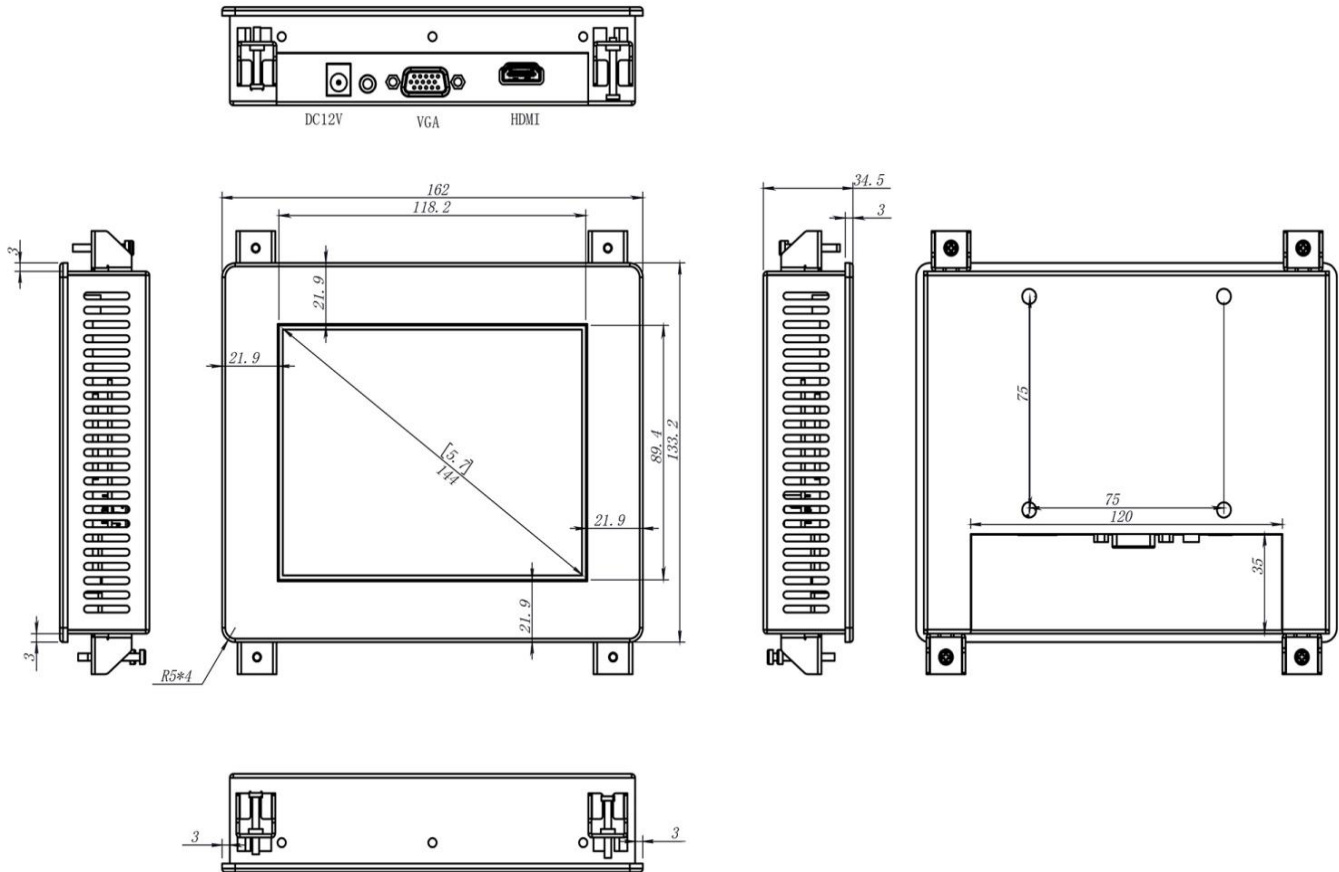

## Specification

Screen	LCD Panel	Panel size	5.7"
		Resolution	640*480 4:3
		Brightness (cd/m <sup>2</sup> )	1000nits, sunlight-readbale
		Contrast ratio	800:1 (Typ.)
		View Angle	80°/80°/70°/70° (R/L/U/D)
		Surface Treatment	/
	Touch	Light Sensor	Auto-dimming for screen brightness Optional
		Touch Type	5 wires Resistive Touch
		Touch Optional	10 points Capacitive Touch or No Touch
		Surface Hardness	≥3H, or G+G, ≥7H
Touch Interface		USB	
Working Life	≥50 million times		

Enclosure	Material	Front Aluminum Alloy + Back High Strength Cold Rolled Steel Me
	Color	Black
	VESA	75x75mm
	IP grade	Front IP65 Waterproof
	Back design	A rubber ring with drainage channels (Optional)

Dimension	Net weight	1kg
	Gross weight	2kg
	Product size	162x133.2x34.5mm
	Packing size	280*260*120mm

Packaging	1xMonitor, 1xDC Power Cable, 1xAdaptor, 1xUSB Cable, 1xHDMI/VGA
OS	Support Windows 7/8/10, WES, Linux, Ubuntu, Debian, Android, etc.
Mountings	Embedded mounting screws
	Wall mounting brackets, Desk stand holder (optional)
Warranty	1-year free warranty

## Sizes

7" 8"	10.1" 10.4"	11.6"	12.1"	15"   15.6"	17" 17.3"	19" 19" wide	21.5"
1024*600 1024*768	1280*800 1024*768	1920*1080	1024*768 1280*800	1024*768 /1920*1080	1280*1024	1280*1024 1440*900	1920*1080
16:9 4:3	16:10 4:3	16:9	4:3 16:10	4:3   16:9	4:3	4:3	16:9