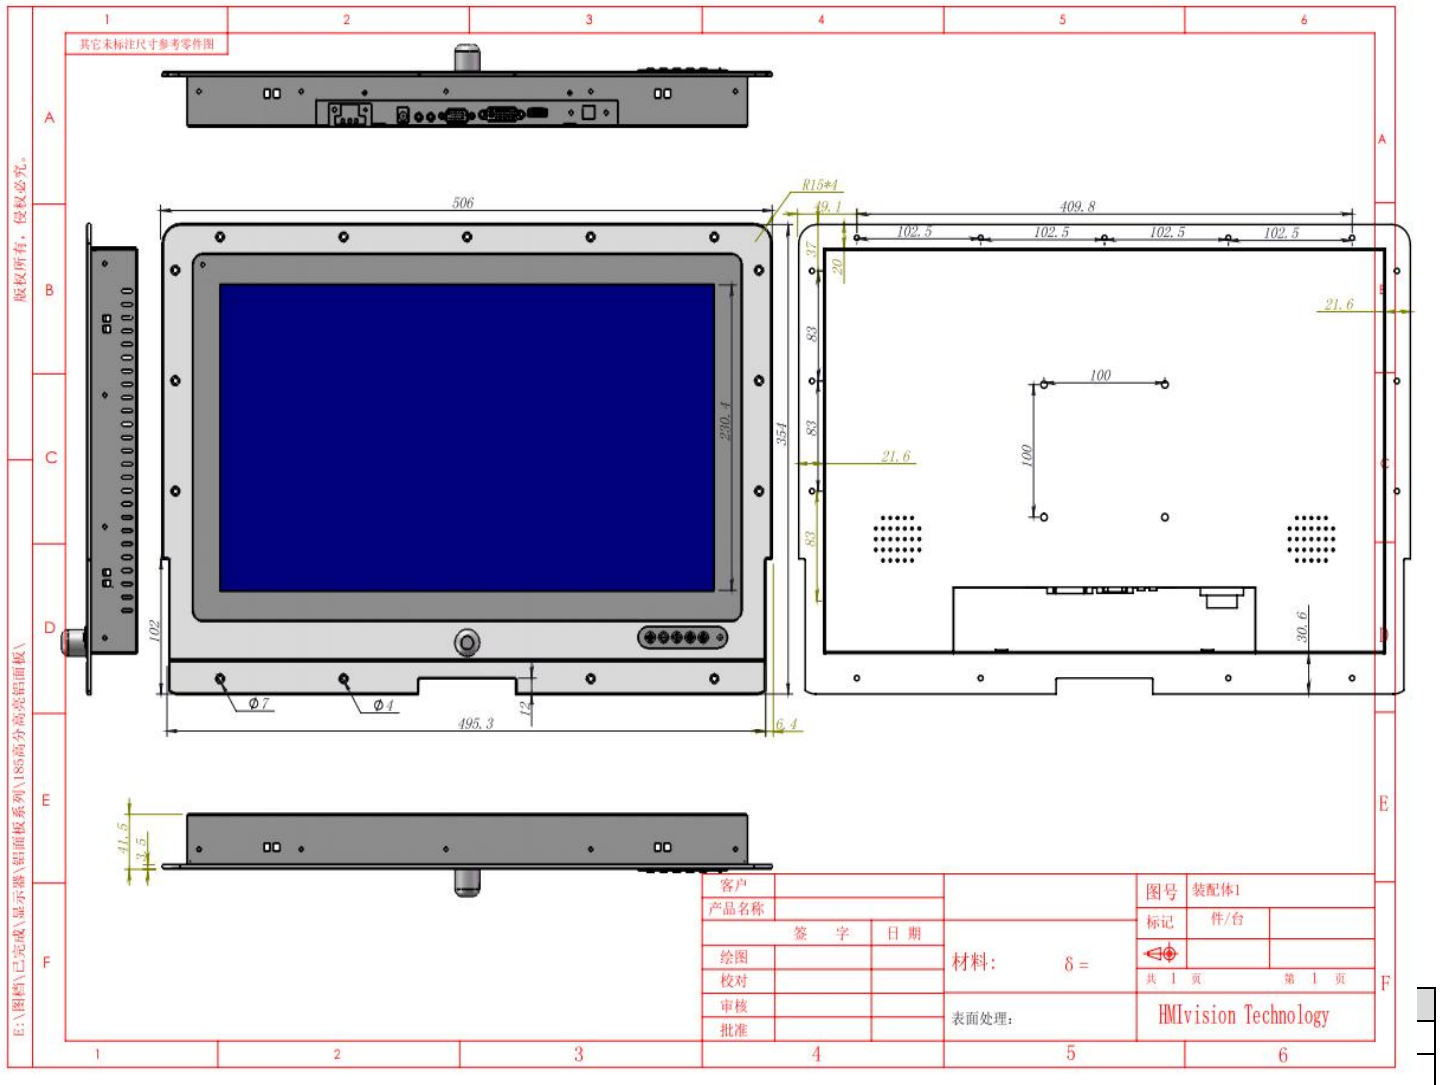

Drawing

Accessories

- 1x Monitor
- 1x Power adapter
- 1x Power cord
- 1x USB cable
- 1x HDMI cable
- 4x Screws for embedded mounting