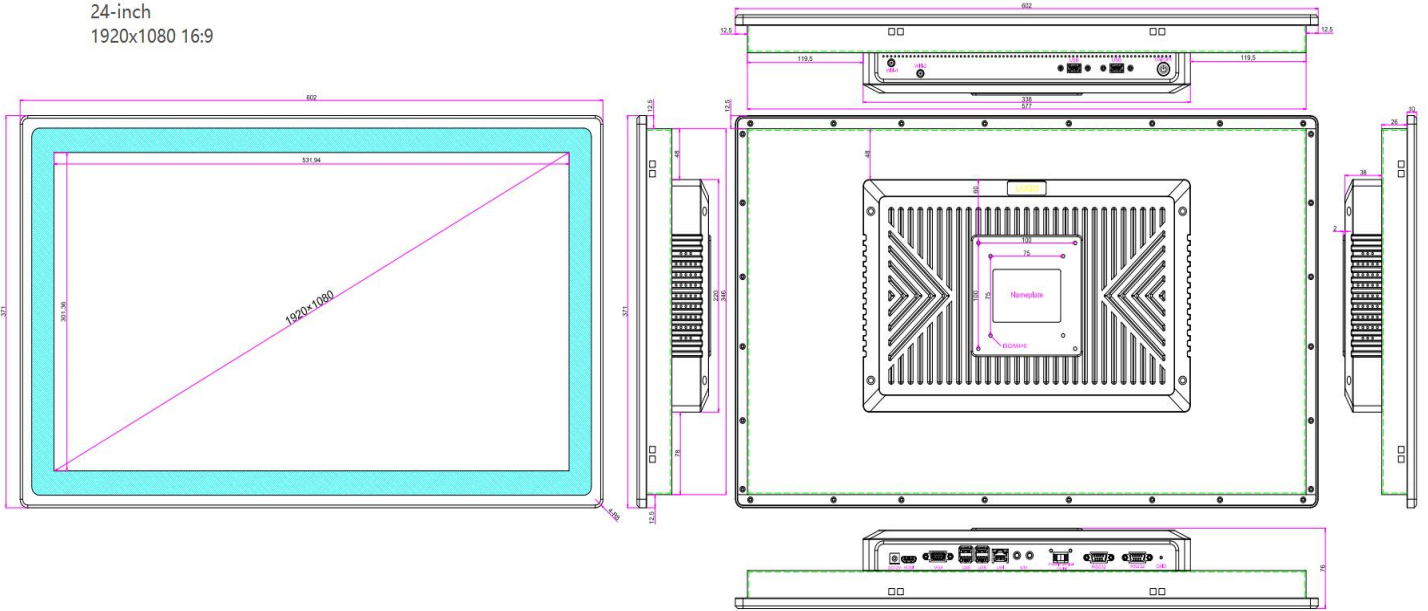

Specification

Mainboard	CPU	Intel® Celeron J1900, quad core, 2.0GHz, fanless
	RAM	2GB/4GB/8GB/16GB
	SSD	32GB/64GB/128GB/256GB/512GB

Screen	Panel size	24"	
	Resolution	1920*1080 16:9	
	Brightness	350nits (cd/m ²)	
	Touchscreen	10 points Capacitive Touch	
		5 wires Resistive Touch Optional	
	Surface Hardness	G+G Glass, ≥6H	
	Touch Interface	USB	
Working Life	≥50 million times		

Power Supply	Working voltage	DC12V (DC24V, 9V-36V Optional)
--------------	-----------------	--------------------------------

Enclosure	Material	Aluminum Alloy
	Color	Black
	VESA mounting	75x75mm/100*100mm
	IP grade	Front panel IP65 waterproof
Environment	Temperature	Operating: -0 to 60°C, storage: -10 to 70°C
	Relative humidity	10%~90% @ 30° C, non-condensing
Dimension	Net weight	9kg
	Gross weight	10kg
	Product size	602x371*76mm
	Packing size	720x490x180mm

Drawing

24-inch
1920x1080 16:9

Sizes

7" 8"	10.1" 10.4"	12.1"	13.3"	15" 15.6"	17" 17.3" 18.5"	19"	21.5" 23.6" 24" 27"
1024*600 1024*768	1280*800 1024*768	1280*800 1024*768	1920*1080	1024*768 / 1920*1080	1280*1024 1920*1080	1280*1024 1440*900	1920*1080
16:9 4:3	16:10 4:3	16:10 4:3	16:9	4:3 16:9	4:3 16:9	4:3 16:10	16:9