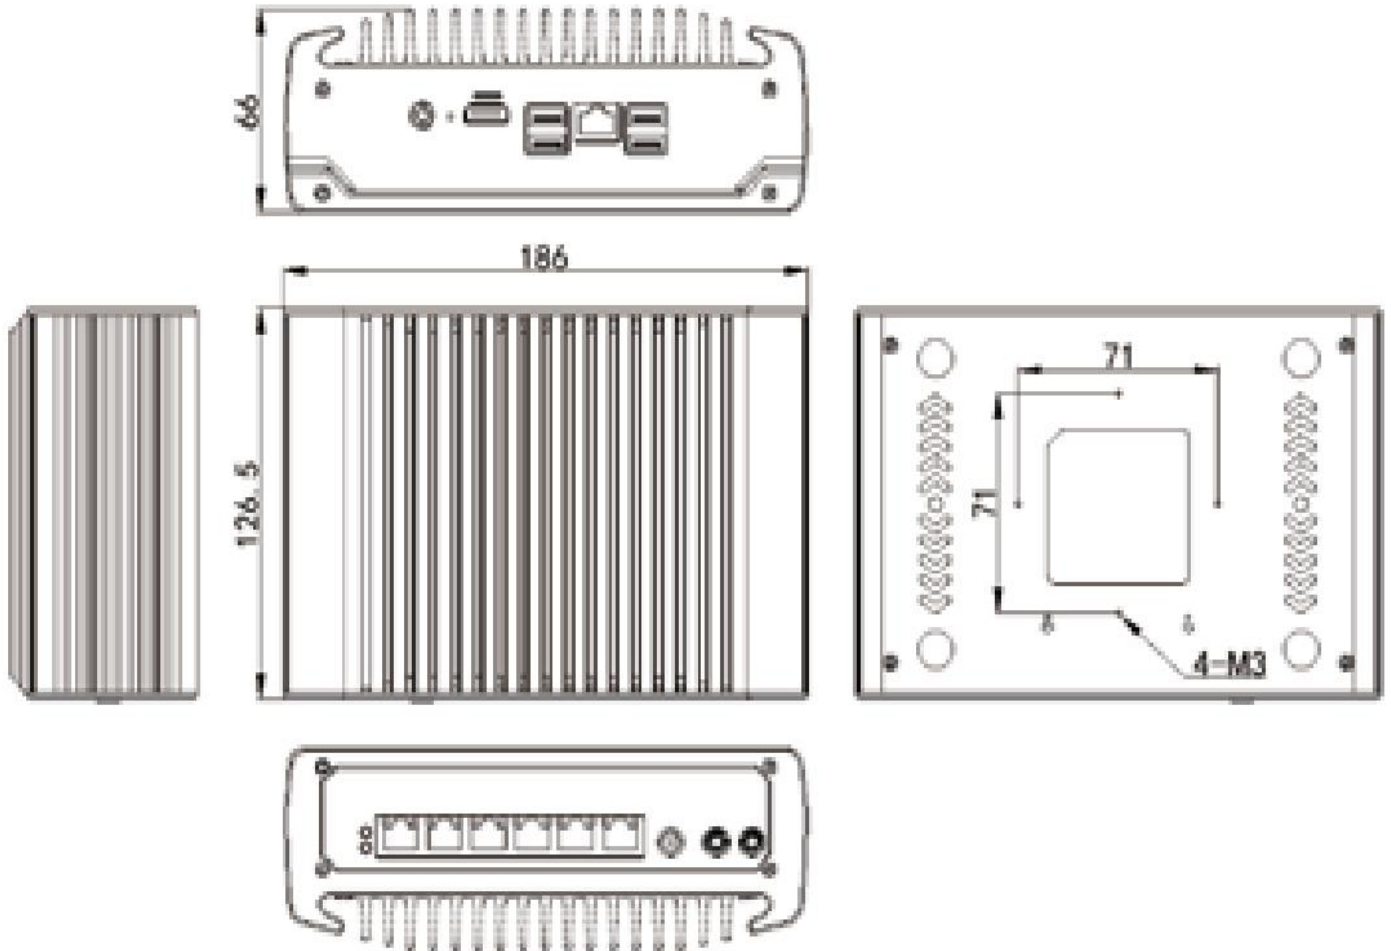

Drawing

Accessories

- 1x BOX PC
- 1x Wall Charger
- 1x Adaptor

Configuration

CPU available

Intel Celeron 3867U, Quad-core 1.8Ghz

Intel Core I5-8250U, Quad-core 3.4 GHz

Intel Core I7-8550U, Quad-core 4.0 GHz