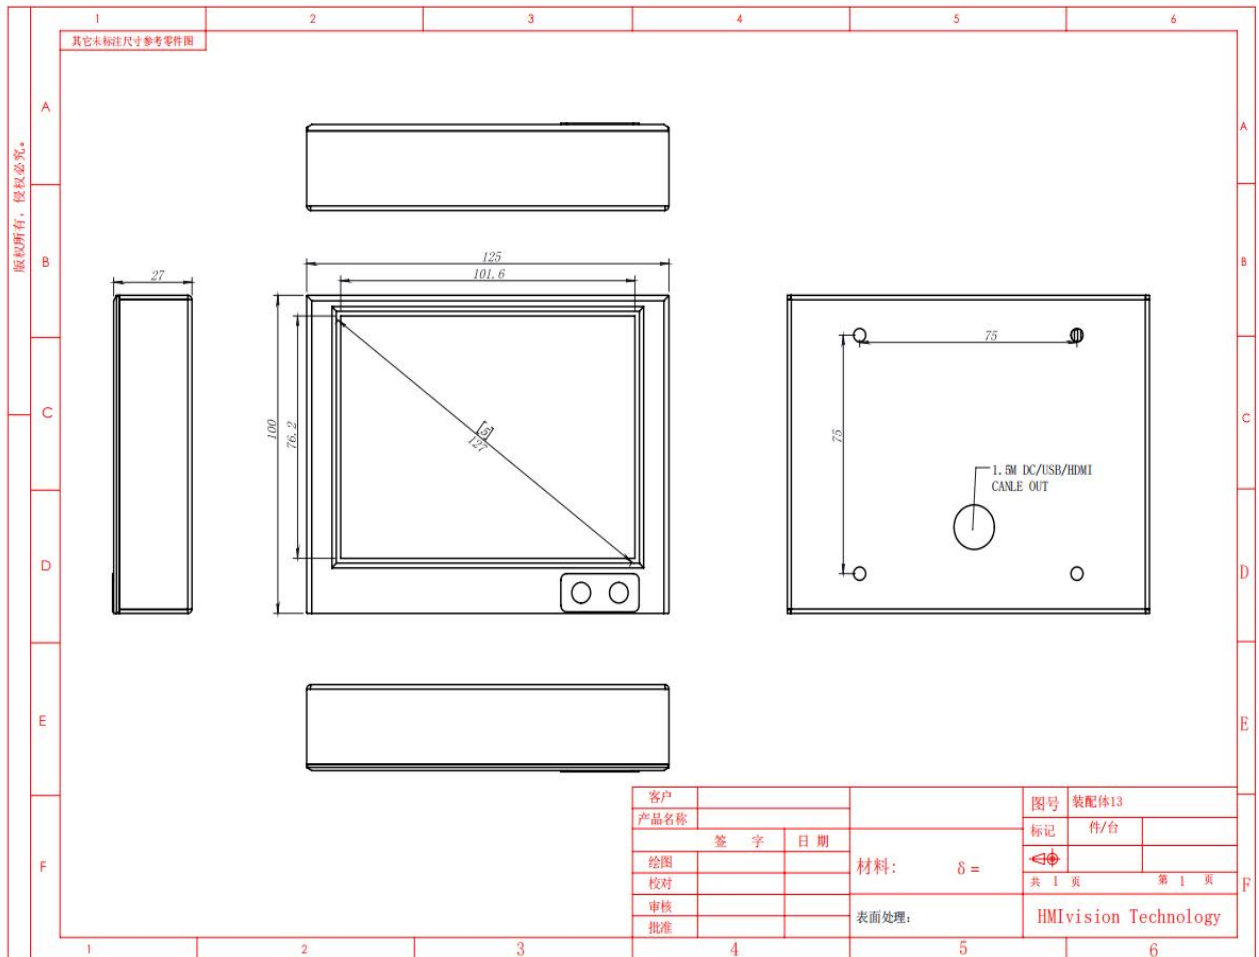

## Specification

Screen	LCD Panel	Panel size	5"
		Resolution	800*480 16:9
		Brightness (cd/m <sup>2</sup> )	1000nits, sunlight-readable
		Contrast ratio	800:1 (Typ.)
		View Angle	80°/80°/80°/80° (R/L/U/D)
		Surface Treatment	Anti-glare Glass optional
	Touch	Light Sensor	Auto-dimming for screen brightness Optional
		Touch Type	5 wires Resistive Touch
		Touch Optional	10 points Capacitive Touch or No Touch
		Surface Hardness	G+G, ≥7H; or ≥3H
Touch Interface		USB	
Working Life	≥50 million times		

Enclosure	Material	Back High Strength Cold Rolled Steel Metal
	Color	Black
	VESA	75x75mm/100x100mm
	IP grade	Front IP65 Waterproof
	Back design	A rubber ring with drainage channels (Optional)

Dimension	Net weight	0.5kg
	Gross weight	1kg
	Product size	125*100*27mm
	Packing size	300*150*100mm

## Drawing

## Sizes

7" 8"	10.1" 10.4"	11.6"	12.1"	15"   15.6"	17" 17.3"	19" 19" wide	21.5"
1024*600 1024*768	1280*800 1024*768	1920*1080	1024*768 1280*800	1024*768 /1920*1080	1280*1024	1280*1024 1440*900	1920*1080
16:9 4:3	16:10 4:3	16:9	4:3 16:10	4:3   16:9	4:3	4:3	16:9