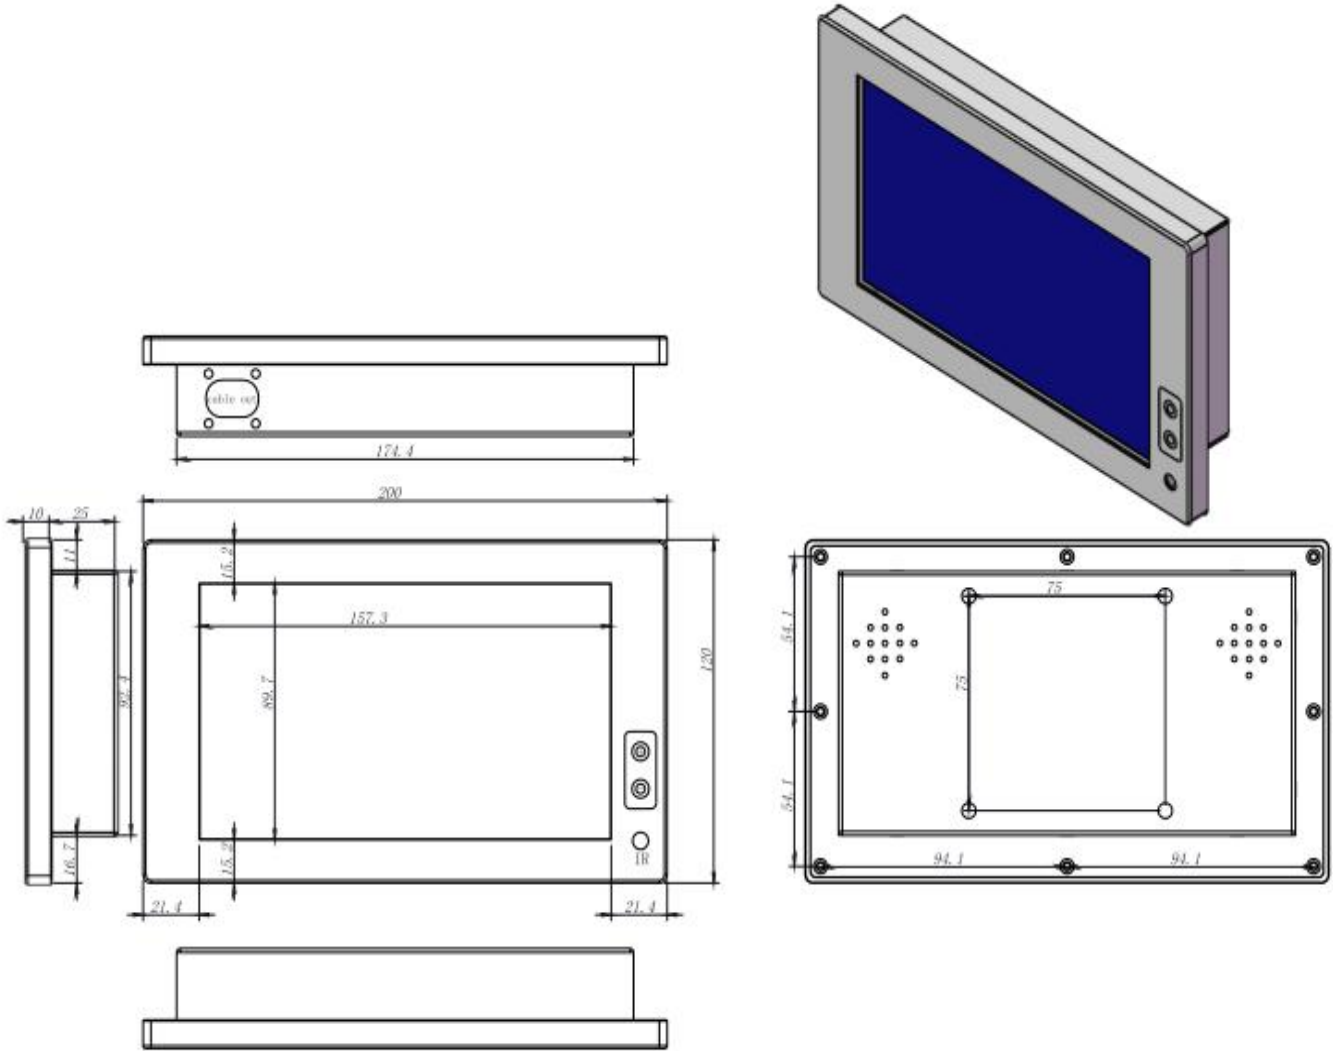

Drawing

Accessories

- 1x Monitor
- 1x HDMI Waterproof Cable
- 1x USB Waterproof Cable
- 1x Power cable
- 1x Adaptor