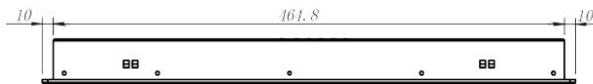

Enclosure	Material	<a href="#">Aluminum Alloy</a>
	Color	Black
	VESA	75x75mm/100x100mm
	IP grade	<a href="#">Front IP65 Waterproof</a>
	Back design	A rubber ring with drainage channels (Optional)

Dimension	Net weight	6.5kg
	Gross weight	7.5KG
	Product size	484.8x305.4x38mm
	Packing size	640x460x180mm

## Drawing

18.5-inch  
1920x1080 16:9

## Sizes

7"/8"	10.1"	12.1"	13.3"	15"	15.6"	17"	19"
024*600/1024*768	1280*800	1024*768	1920*1080	1024*768	1920*1080	1280*1024	1280*1024
4:3	16:10	4:3	16:9	4:3	16:9	4:3	4:3