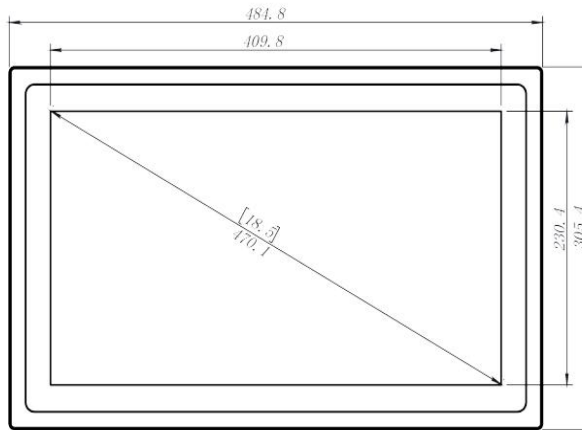

## Specification

Screen	LCD Panel	Panel size	18.5-inch
		Resolution	1920*1080 16:9
		Brightness (cd/m <sup>2</sup> )	1000nits, <a href="#">sunlight-readbale</a>
		Contrast ratio	1000:1 (Typ.)
		View Angle	80°/80°/80°/80° (R/L/U/D)
	Touch	Touch Type	10 points <a href="#">Capacitive Touch</a>
		Touch Optional	5 wires Resistive Touch
		Surface Hardness	G+G, ≥7H
		Touch Interface	USB
		Working Life	≥50 million times
		Surface Treatment	<a href="#">AG Anti-glare/AF/AR (Optional)</a>
		Glass Treatment	<a href="#">Optical Bonding for PCAP Touch (Optional)</a>
		Light Sensor	<a href="#">for Auto-dimming (Optional)</a>
		Brightness (cd/m <sup>2</sup> )	1500nits (Optional)

Enclosure	Material	<a href="#">Aluminum Alloy</a>
	Color	Black
	VESA	75x75mm/100x100mm
	IP grade	<a href="#">Front IP65 Waterproof</a>
	Back design	A rubber ring with drainage channels (Optional)

Dimension	Net weight	6.5kg
	Gross weight	7.5KG
	Product size	484.8x305.4x38mm
	Packing size	640x460x180mm

## Drawing

18.5-inch  
1920x1080 16:9

## Sizes

7"/8"	10.1"	12.1"	13.3"	15"	15.6"	17"	19"
024*600/1024*768	1280*800	1024*768	1920*1080	1024*768	1920*1080	1280*1024	1280*1024
4:3	16:10	4:3	16:9	4:3	16:9	4:3	4:3