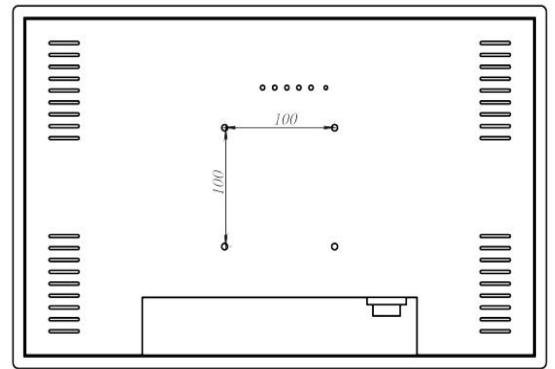

## Specification

Screen	LCD Panel	Panel size	18.5-inch
		Resolution	1920*1080 16:9
		Brightness (cd/m <sup>2</sup> )	1000nits, <a href="#">sunlight-readbale</a>
		Contrast ratio	1000:1 (Typ.)
		View Angle	80°/80°/80°/80° (R/L/U/D)
	Touch	Touch Type	10 points <a href="#">Capacitive Touch</a>
		Touch Optional	5 wires Resistive Touch
		Surface Hardness	G+G, ≥7H
		Touch Interface	USB
		Working Life	≥50 million times
		Surface Treatment	<a href="#">AG Anti-glare/AF/AR (Optional)</a>
		Glass Treatment	<a href="#">Optical Bonding for PCAP Touch (Optional)</a>
		Light Sensor	<a href="#">for Auto-dimming (Optional)</a>
		Brightness (cd/m <sup>2</sup> )	1500nits (Optional)

Enclosure	Material	<a href="#">Aluminum Alloy</a>
	Color	Black
	VESA	75x75mm/100x100mm
	IP grade	<a href="#">Front IP65 Waterproof</a>
	Back design	A rubber ring with drainage channels (Optional)

Dimension	Net weight	6.5kg
	Gross weight	7.5KG
	Product size	484.8x305.4x38mm
	Packing size	640x460x180mm

## Drawing

18.5-inch  
1920x1080 16:9

## Sizes

7"/8"	10.1"	12.1"	13.3"	15"	15.6"	17"	19"
024*600/1024*768	1280*800	1024*768	1920*1080	1024*768	1920*1080	1280*1024	1280*1024
4:3	16:10	4:3	16:9	4:3	16:9	4:3	4:3