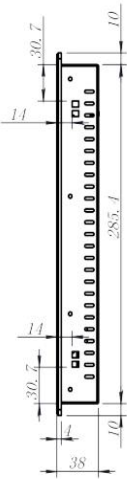

## Specification

Screen	LCD Panel	Panel size	18.5-inch
		Resolution	1920*1080 16:9
		Brightness (cd/m <sup>2</sup> )	1000nits, <a href="#">sunlight-readbale</a>
		Contrast ratio	1000:1 (Typ.)
		View Angle	80°/80°/80°/80° (R/L/U/D)
	Touch	Touch Type	10 points <a href="#">Capacitive Touch</a>
		Touch Optional	5 wires Resistive Touch
		Surface Hardness	G+G, ≥7H
		Touch Interface	USB
		Working Life	≥50 million times
		Surface Treatment	<a href="#">AG Anti-glare/AF/AR (Optional)</a>
		Glass Treatment	<a href="#">Optical Bonding for PCAP Touch (Optional)</a>
		Light Sensor	<a href="#">for Auto-dimming (Optional)</a>
		Brightness (cd/m <sup>2</sup> )	1500nits (Optional)

Enclosure	Material	<a href="#">Aluminum Alloy</a>
	Color	Black
	VESA	75x75mm/100x100mm
	IP grade	<a href="#">Front IP65 Waterproof</a>
	Back design	A rubber ring with drainage channels (Optional)

Dimension	Net weight	6.5kg
	Gross weight	7.5KG
	Product size	484.8x305.4x38mm
	Packing size	640x460x180mm

## Drawing

18.5-inch  
1920x1080 16:9

## Sizes

7"/8"	10.1"	12.1"	13.3"	15"	15.6"	17"	19"
024*600/1024*768	1280*800	1024*768	1920*1080	1024*768	1920*1080	1280*1024	1280*1024
4:3	16:10	4:3	16:9	4:3	16:9	4:3	4:3