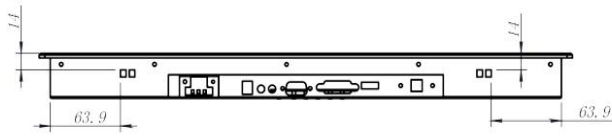

## Specification

Screen	LCD Panel	Panel size	18.5-inch
		Resolution	1920*1080 16:9
		Brightness (cd/m <sup>2</sup> )	1000nits, <a href="#">sunlight-readbale</a>
		Contrast ratio	1000:1 (Typ.)
		View Angle	80°/80°/80°/80° (R/L/U/D)
	Touch	Touch Type	10 points <a href="#">Capacitive Touch</a>
		Touch Optional	5 wires Resistive Touch
		Surface Hardness	G+G, ≥7H
		Touch Interface	USB
		Working Life	≥50 million times
		Surface Treatment	<a href="#">AG Anti-glare/AF/AR (Optional)</a>
		Glass Treatment	<a href="#">Optical Bonding for PCAP Touch (Optional)</a>
		Light Sensor	<a href="#">for Auto-dimming (Optional)</a>
		Brightness (cd/m <sup>2</sup> )	1500nits (Optional)

Enclosure	Material	<a href="#">Aluminum Alloy</a>
	Color	Black
	VESA	75x75mm/100x100mm
	IP grade	<a href="#">Front IP65 Waterproof</a>
	Back design	A rubber ring with drainage channels (Optional)

Dimension	Net weight	6.5kg
	Gross weight	7.5KG
	Product size	484.8x305.4x38mm
	Packing size	640x460x180mm

## Drawing

18.5-inch  
1920x1080 16:9

## Sizes

7"/8"	10.1"	12.1"	13.3"	15"	15.6"	17"	19"
024*600/1024*768	1280*800	1024*768	1920*1080	1024*768	1920*1080	1280*1024	1280*1024
4:3	16:10	4:3	16:9	4:3	16:9	4:3	4:3