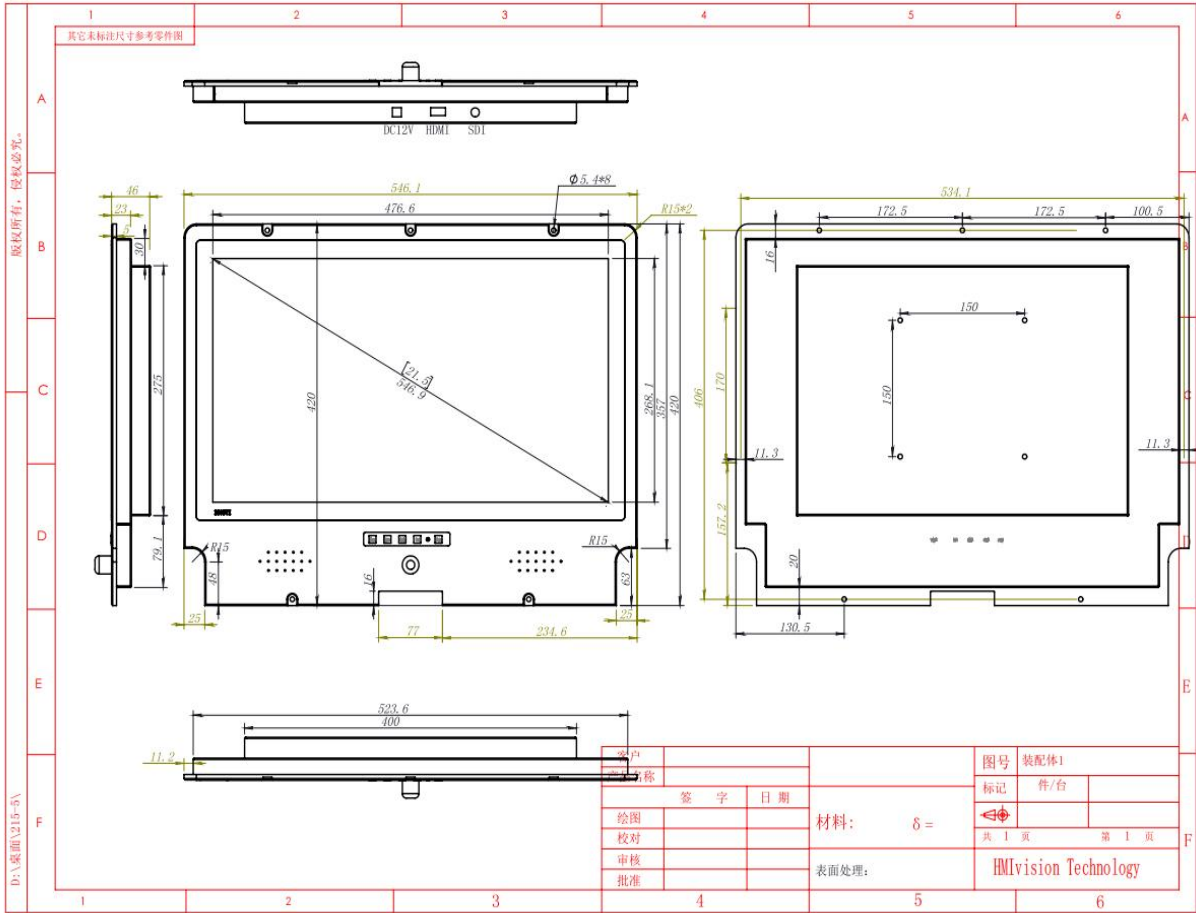

## Specification

Screen	LCD Panel	Panel size	21.5"
		Resolution	1920*1080 16:9
		Brightness (cd/m <sup>2</sup> )	1000nits, sunlight-readbale
		Contrast ratio	1000:1 (Typ.)
		View Angle	80°/80°/80°/80° (R/L/U/D)
		Surface Treatment	Anti-glare / AF /AR Glass
	Touch	Light Sensor	Auto-dimming or Dimmer Knob
		Touch Type	No Touch
		Touch Optional	Resistive Touch/ Capacitive Touch
		Surface Hardness	G+G, ≥7H; or ≥3H
		Touch Interface	USB
		Working Life	≥50 million times
		Glass Treatment	Optical Bonding Optional
Brightness (cd/m <sup>2</sup> )	1500nits Optional		

Enclosure	Material	Aluminum Alloy
	Color	Black
	VESA	75x75mm/100x100mm
	IP grade	Front IP65 Waterproof
	Back design	A rubber ring with drainage channels (Optional)

Dimension	Net weight	6kg
	Gross weight	7.2kg
	Product size	546.1*420*46mm
	Packing size	650*500*170mm

**Drawing**

**Sizes**

7"/8"	10.1"	12.1"	13.3"	15"	15.6"	17"	19"
024*600/1024*768	1280*800	1024*768	1920*1080	1024*768	1920*1080	1280*1024	1280*1024
4:3	16:10	4:3	16:9	4:3	16:9	4:3	4:3

**Accessories**

- 1x Monitor
- 1x Power adapter
- 1x Power cord
- 1x USB cable
- 1x HDMI cable
- 4x Screws for embedded mounting