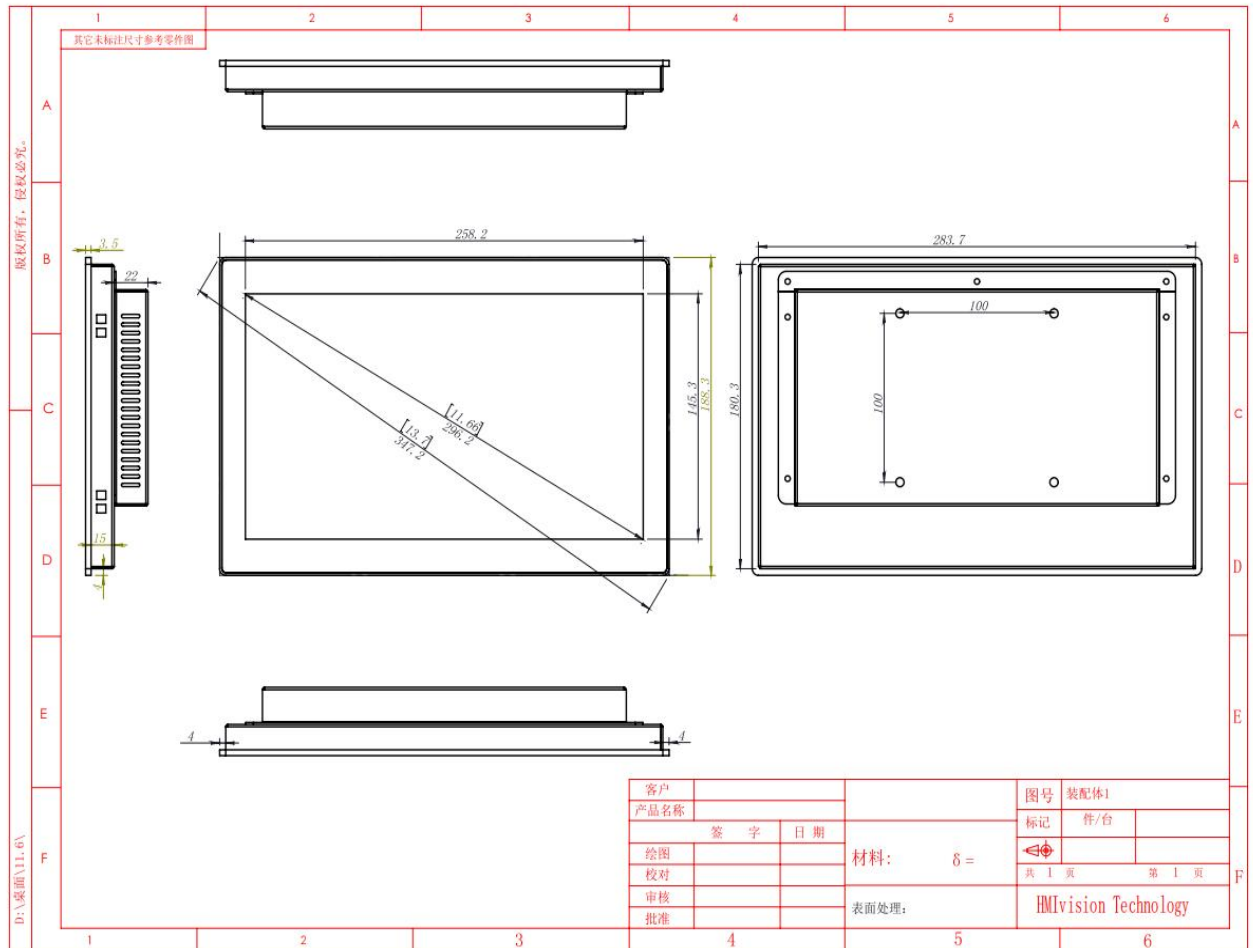

Specification

Screen	LCD Panel	Panel size	11.6"
		Resolution	1920*1080 16:9
		Brightness (cd/m ²)	1000nits, sunlight-readbale
		Contrast ratio	1000:1 (Typ.)
		View Angle	80°/80°/80°/80° (R/L/U/D)
		Surface Treatment	Anti-glare Glass
	Touch	Light Sensor	Auto-dimming for brightness Optional
		Touch Type	10 points Capacitive Touch
		Touch Optional	5 wires Resistive Touch
		Working Life	≥50 million times

Enclosure	Material	Aluminum Alloy
	Color	Black
	VESA	75x75mm/100x100mm
	IP grade	Front IP65 Waterproof
Back design	A rubber ring with drainage channels (Optional)	

Demision	Net weight	2.5kg
	Gross weight	3.5kg
	Product size	291.7x188.3x40.5mm
	Packing size	330*310*100mm

Drawing

Sizes

7"/8"	10.1"	12.1"	13.3"	15"	15.6"	17"	19"
024*600/1024*768	1280*800	1024*768	1920*1080	1024*768	1920*1080	1280*1024	1280*1024
4:3	16:10	4:3	16:9	4:3	16:9	4:3	4:3

Accessories

- 1x Monitor
- 1x Power adapter
- 1x Power cord
- 1x USB cable
- 1x HDMI cable
- 4x Screws for embedded mounting