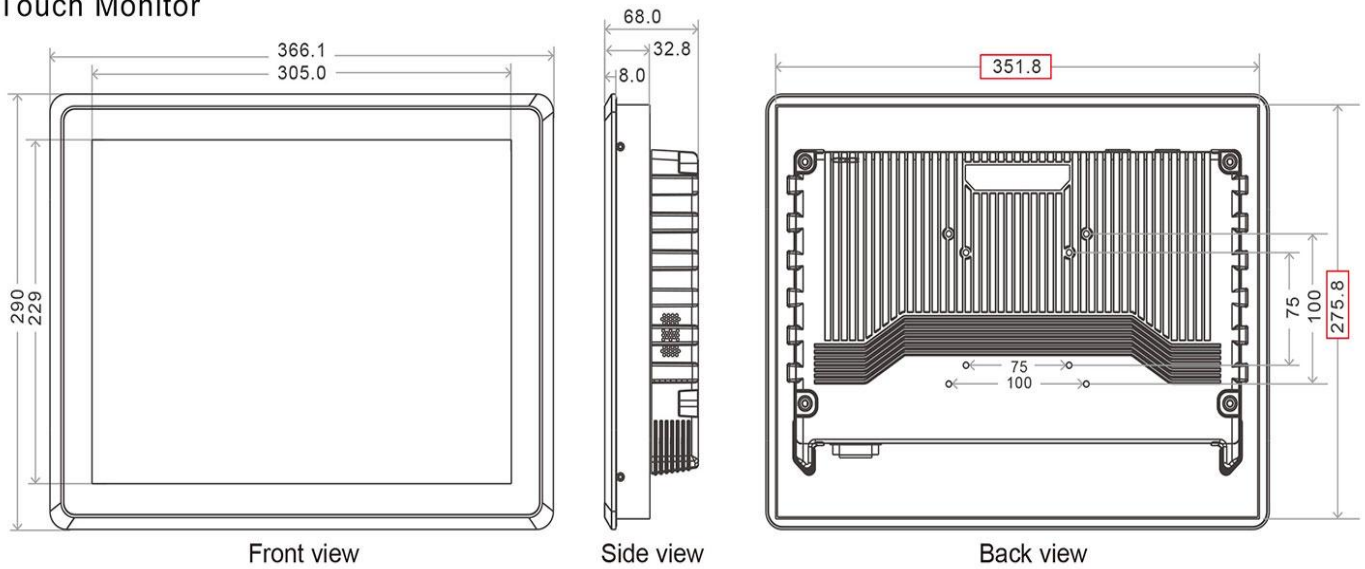

Drawing

15" Touch Monitor

Accessories

- 1x Monitor
- 1x USB
- 1x VGA
- 1x Power cable
- 1x Adaptor
- 2x Screws