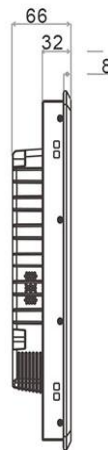

Specification

Screen	LCD Panel	Panel size	19"
		Resolution	1440*900 16:10
		Brightness (cd/m ²)	350nits
		Contrast ratio	800:1 (Typ.)
		View Angle	80°/80°/80°/80° (R/L/U/D)
	Touch	Touch Type	10 points Capacitive Touch
		Touch Optional	No Touch 5 wires Resistive Touch
		Surface Hardness	≥3H; or G+G Glass, ≥7H
		Touch Interface	USB
		Working Life	≥50 million times

Enclosure	Material	Aluminum Alloy
	Color	Black
	VESA	75mm*75mm/100mm*100mm
	IP grade	Front IP65 Waterproof
Dimension	Net weight	5.7kg
	Gross weight	7.2kg
	Product size	470.6*318.6*66mm
	Packing size	640*450*180mm

Sizes Optional

7" 8"	10.1" 10.4"	11.6"	12.1"	15" 15.6"	17" 17.3"	19" 19" wide	21.5"
1024*600 1024*768	1280*800 1024*768	1920*1080	1024*768 1280*800	1024*768 /1920*1080	1280*1024	1280*1024 1440*900	1920*1080
16:9 4:3	16:10 4:3	16:9'	4:3 16:10	4:3 16:9	4:3	4:3	16:9

Drawing

19" Widescreen Touch Monitor

Front view

Side view

Back view

Accessories

- 1x Monitor
- 1x USB
- 1x VGA
- 1x Power cable
- 1x Adaptor
- 2x Screws