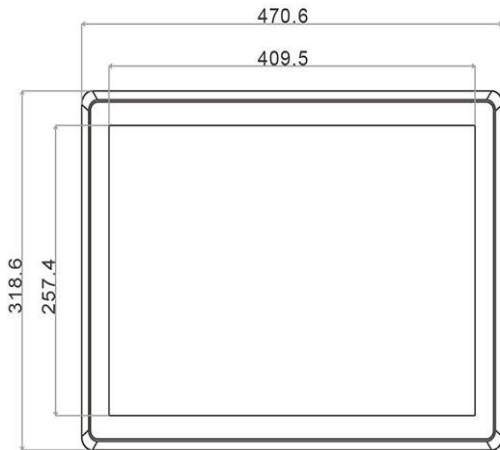

Drawing

19" Widescreen Touch Monitor

Front view