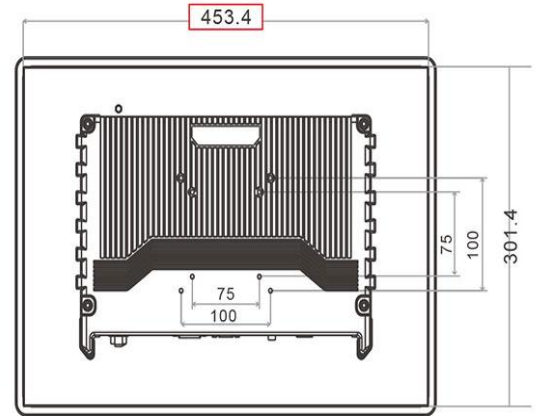

Enclosure	Material	Aluminum Alloy
	Color	Black
	VESA	75mm*75mm/100mm*100mm
	IP grade	Front IP65 Waterproof
Dimension	Net weight	5.7kg
	Gross weight	7.2kg
	Product size	470.6*318.6*66mm
	Packing size	640*450*180mm

Sizes Optional

7" 8"	10.1" 10.4"	11.6"	12.1"	15" 15.6"	17" 17.3"	19" 19" wide	21.5"
1024*600 1024*768	1280*800 1024*768	1920*1080	1024*768 1280*800	1024*768 /1920*1080	1280*1024	1280*1024 1440*900	1920*1080
16:9 4:3	16:10 4:3	16:9'	4:3 16:10	4:3 16:9	4:3	4:3	16:9

Drawing

19" Widescreen Touch Monitor

Front view

Side view

Back view

Accessories

- 1x Monitor
- 1x USB
- 1x VGA
- 1x Power cable
- 1x Adaptor
- 2x Screws