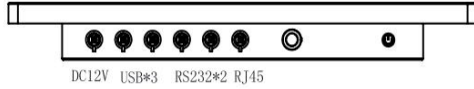

Drawing

21.5-inch
1920*1080 16:9