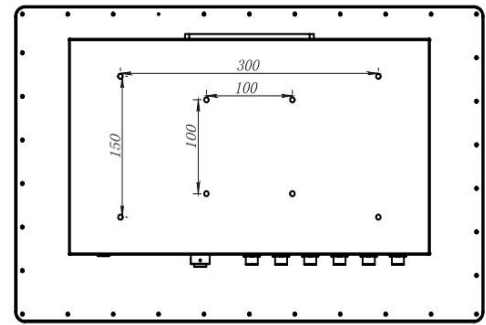

Specification

Mainboard	CPU	RK3288 Cortex-A17 quad core,1.8GHz, fanless
	RAM	2GB/4GB
	SSD	8G/16G/32GB/64GB
	OS	Android 6.0, 7.1, 8.0, 9.0

Screen	Panel size	21.5"	
	Resolution	1920*1080 16:9	
	Brightness	1000nits (cd/m ²) (400nits Optional)	
	Touchscreen	10 points Capacitive Touch	
		5 wires Resistive Touch Optional	
	Surface Treatment	Anti-glare Glass	
		Optical Bonding	
	Dimming	Auto-dimming with light sensor/Dimmer Knob optional	
	Contrast ratio	700:1(Typ.)	
View Angle	80°/80°/80°/80°(R/L/U/D)		
Surface Hardness	G+G, ≥7H; or ≥3H		
Working Life	≥50 million times		

Power Supply	Working voltage	DC12V (DC24V, 9-36V Optional)
Environment	Temperature	Operating: -20°C to 70°C, storage: -20°C to 70°C
	Relative humidity	10%~90% @ 30° C, non-condensing
Enclosure	Material	Stainless Steel
	Color	Stainless Steel
	VESA mounting	100x100mm/100x200mm
	IP grade	Full IP67 waterproof
Dimension	Net weight	10.5kg
	Gross weight	12kg
	Product size	545*336.5*60.8mm
	Packing size	710x490x180mm

Drawing

21.5-inch
1920*1080 16:9

Sizes

7" 8"	10.1" 10.4"	12.1"	13.3"	15" 15.6"	17" 17.3" 18.5"	19" 19" wide	21.5" 23.8" 24"
1024*600 1024*768	1280*800 1024*768	1024*768 1280*800	1920*1080	1024*768 /1920*1080	1280*1024 1920*1080	1280*1024 1440*900	1920*1080
16:9 4:3	16:10 4:3	4:3 16:10	16:9	4:3 16:9	4:3 16:9	4:3 16:10	16:9