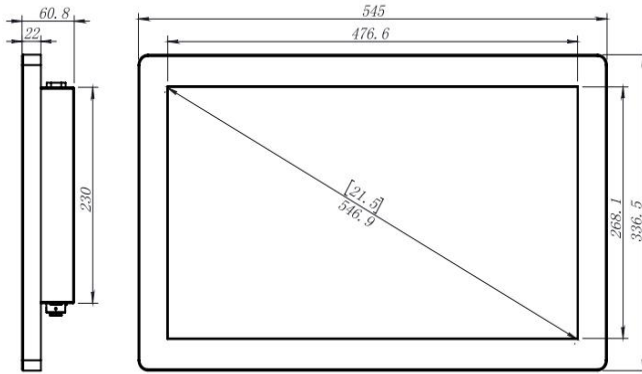

Specification

Mainboard	CPU	RK3288 Cortex-A17 quad core,1.8GHz, fanless
	RAM	2GB/4GB
	SSD	8G/16G/32GB/64GB
	OS	Android 6.0, 7.1, 8.0, 9.0

Screen	Panel size	21.5"	
	Resolution	1920*1080 16:9	
	Brightness	1000nits (cd/m ²) (400nits Optional)	
	Touchscreen	10 points Capacitive Touch	
		5 wires Resistive Touch Optional	
	Surface Treatment	Anti-glare Glass	
		Optical Bonding	
	Dimming	Auto-dimming with light sensor/Dimmer Knob optional	
	Contrast ratio	700:1(Typ.)	
View Angle	80°/80°/80°/80°(R/L/U/D)		
Surface Hardness	G+G, ≥7H; or ≥3H		
Working Life	≥50 million times		

Power Supply	Working voltage	DC12V (DC24V, 9-36V Optional)
Environment	Temperature	Operating: -20°C to 70°C, storage: -20°C to 70°C
	Relative humidity	10%~90% @ 30° C, non-condensing
Enclosure	Material	Stainless Steel
	Color	Stainless Steel
	VESA mounting	100x100mm/100x200mm
	IP grade	Full IP67 waterproof
Dimension	Net weight	10.5kg
	Gross weight	12kg
	Product size	545*336.5*60.8mm
	Packing size	710x490x180mm

Drawing

21.5-inch
1920*1080 16:9

Sizes

7" 8"	10.1" 10.4"	12.1"	13.3"	15" 15.6"	17" 17.3" 18.5"	19" 19" wide	21.5" 23.8" 24"
1024*600 1024*768	1280*800 1024*768	1024*768 1280*800	1920*1080	1024*768 /1920*1080	1280*1024 1920*1080	1280*1024 1440*900	1920*1080
16:9 4:3	16:10 4:3	4:3 16:10	16:9	4:3 16:9	4:3 16:9	4:3 16:10	16:9