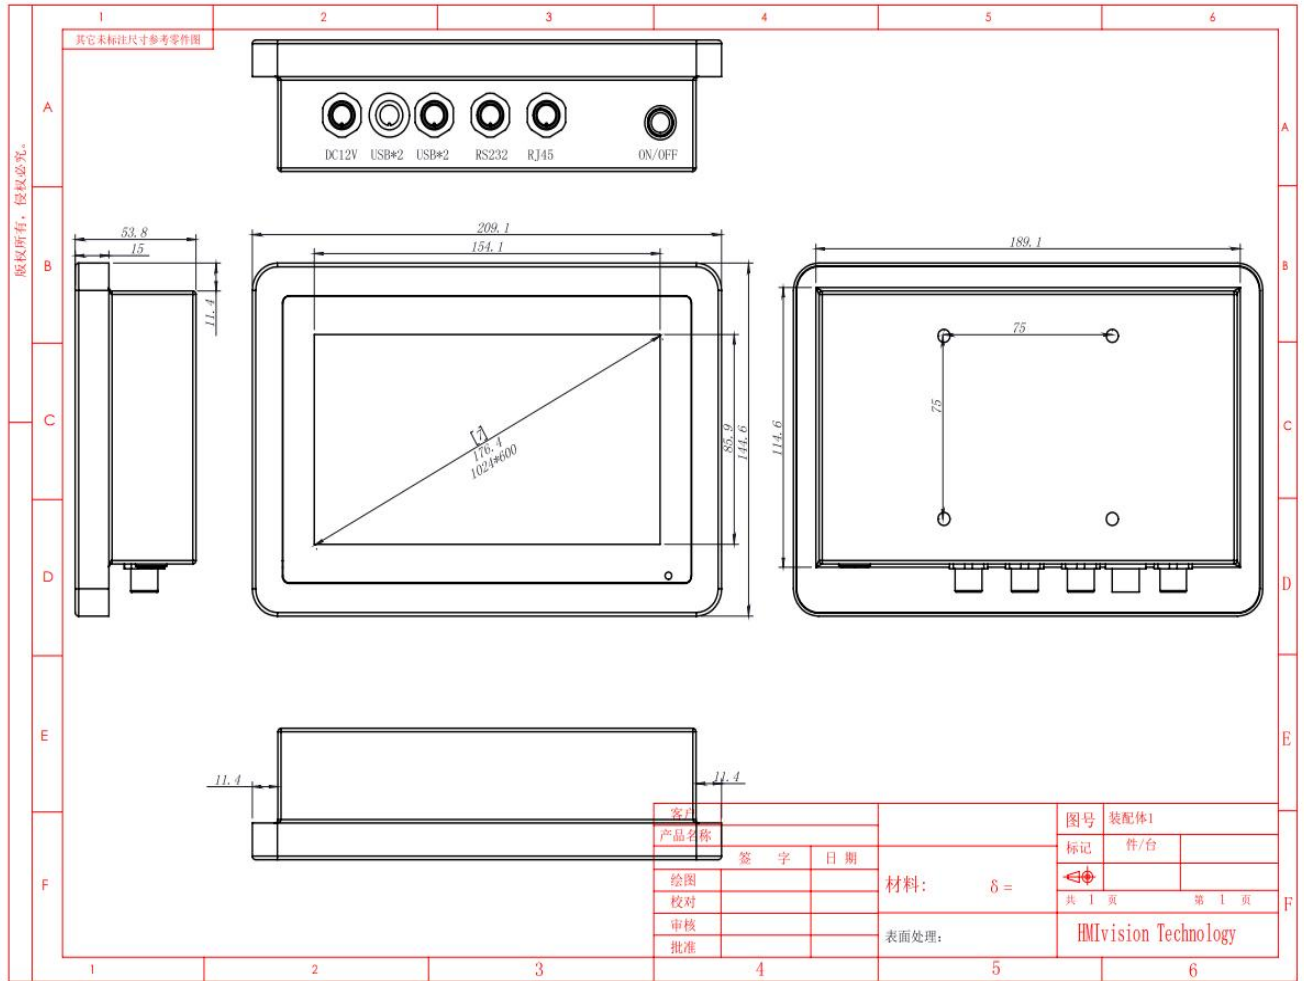

## Specification

Mainboard	CPU	Intel® Celeron J1900, quad core, 2.0GHz, fanless
	RAM	2GB/4GB/8GB/16GB
	SSD	32GB/64GB/128GB/256GB/512GB

Screen	Panel size	7"	
	Resolution	1024*600 16:9	
	Brightness	1000nits (cd/m <sup>2</sup> ) (400nits Optional)	
	Touchscreen	5 wires Resistive Touch	
		10 points Capacitive Touch Optional	
	Surface Treatment	Anti-glare Glass Optional	
		Optical Bonding Optional	
	Dimming	Auto-dimming with Light Sensor Optional	
	Contrast ratio	700:1(Typ.)	
View Angle	80°/80°/70°/70°(R/L/U/D)		
Surface Hardness	G+G, ≥7H		
Working Life	≥50 million times		

Power Supply	Working voltage	DC12V (DC24V, 9-36V Optional)
Environment	Temperature	Operating: -20°C to 70°C, storage: -20°C to 70°C
	Relative humidity	10%~90% @ 30° C, non-condensing
Enclosure	Material	Stainless Steel
	Color	Stainless Steel
	VESA mounting	100x100mm/100x200mm
	IP grade	Full IP67 waterproof
Dimension	Net weight	2kg
	Gross weight	2.5kg
	Product size	209.1x144.6x53.8mm
	Packing size	380*360*120mm

**Drawing**

**Sizes**

7" 8"	10.1" 10.4"	12.1"	13.3"	15"   15.6"	17" 17.3" 18.5"	19" 19" wide	21.5" 23.8" 24"
1024*600 1024*768	1280*800 1024*768	1024*768 1280*800	1920*1080	1024*768 / 1920*1080	1280*1024 1920*1080	1280*1024 1440*900	1920*1080
16:9 4:3	16:10 4:3	4:3 16:10	16:9	4:3   16:9	4:3 16:9	4:3 16:10	16:9