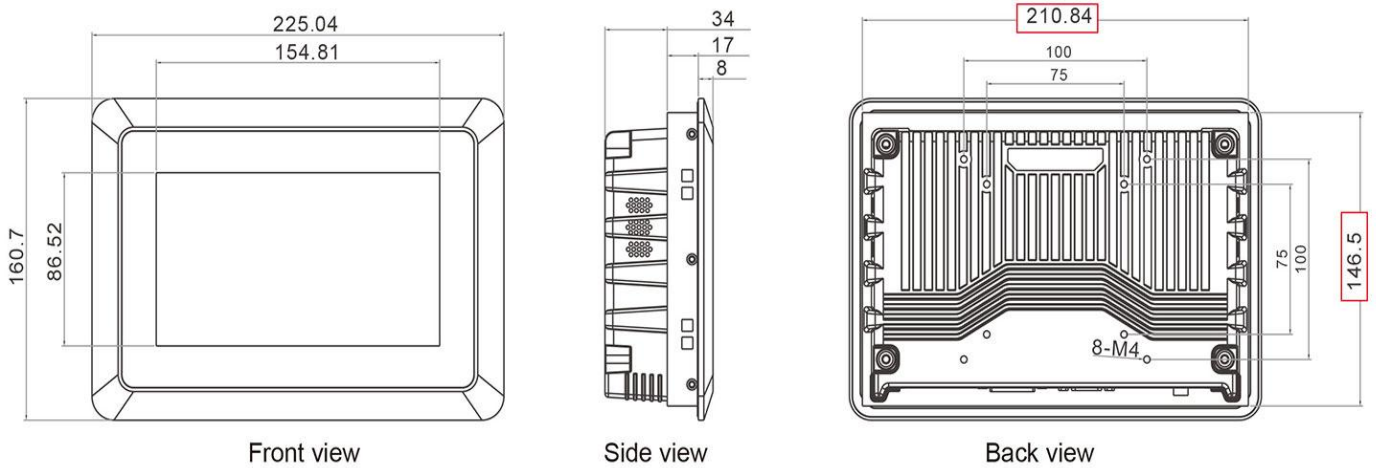

Drawing

7" Touch Monitor

Accessories

- 1x Monitor
- 1x USB
- 1x VGA
- 1x Power cable
- 1x Adaptor
- 2x Screws