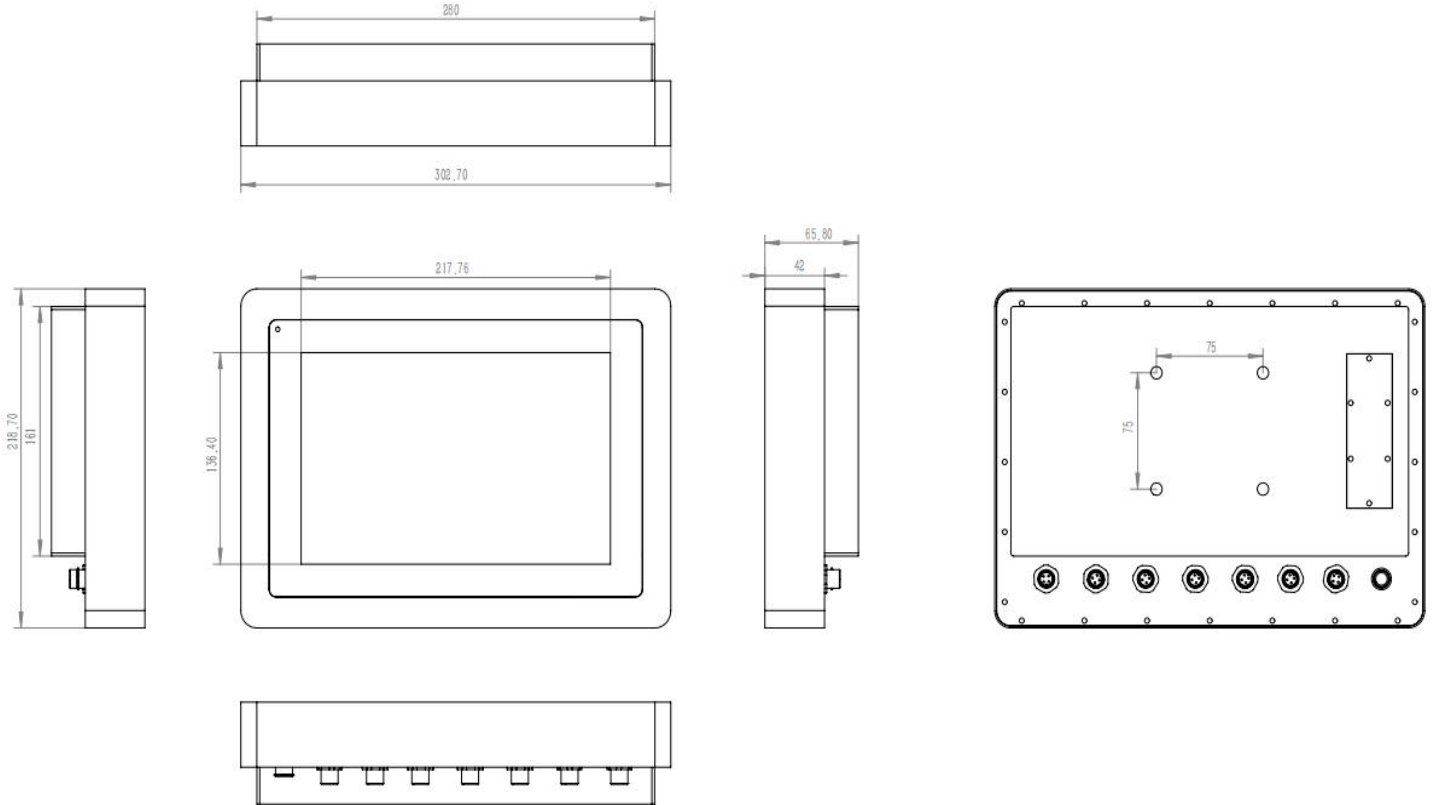

## Specification

Mainboard	CPU	Intel® Celeron J4125/Core I3/I5/I7
	RAM	2GB/4GB/8GB/16GB
	SSD	32GB/64GB/128GB/256GB/512GB

Screen	Panel size	10.1"	
	Resolution	1280*800 16:10	
	Brightness	1000nits (cd/m <sup>2</sup> ) (400nits Optional)	
	Touchscreen	10 points Capacitive Touch	
		5 wires Resistive Touch/No Touch Optional	
	Surface Treatment	Anti-glare Glass Optional	
		Optical Bonding Optional	
	Dimming	Dimmer Knob Optional	
	Contrast ratio	700:1(Typ.)	
View Angle	80°/80°/80°/80°(R/L/U/D)		
Surface Hardness	G+G, ≥7H; or ≥3H		
Working Life	≥50 million times		

Power Supply	Working voltage	DC12V (DC24V, 9-36V Optional)
Environment	Temperature	Operating: -20°C to 70°C, storage: -20°C to 70°C
	Relative humidity	10%~90% @ 30° C, non-condensing
Enclosure	Material	Stainless Steel
	Color	Stainless Steel
	VESA mounting	75x75mm
	IP grade	Full IP65/ IP67 waterproof
Dimension	Net weight	4kg
	Gross weight	5kg
	Product size	302.7x218.7x65.8mm
	Packing size	450*340*170mm

I/O Interfaces	1x RS232 Inside + 1x 12Volt Supply, 2x RS232 Outside, 2x USB Output 1x Ethernet RJ45, 1x WiFi, 1x 7 Pin for loadcell connection Bluetooth / RS485 / Speaker Optional	
Customization	LOADCELL Connectors and Weighing Board Space	
Accessories	1x12V 5A Adaptor, 1x Power Plug, AllxPorts Waterproof Cables	
OS	Support Windows 7/8/10, WES, Linux, Ubuntu, Debian, etc.	
Mountings	Embedded mounting screws	
	Wall mounting brackets; Desk stand holder (optional)	
Warranty	1-year free warranty	

## Sizes

7" 8"	10.1" 10.4"	12.1"	13.3"	15"   15.6"	17" 17.3" 18.5"	19" 19" wide	21.5" 23.8" 24"
1024*600 1024*768	1280*800 1024*768	1024*768 1280*800	1920*1080	1024*768 / 1920*1080	1280*1024 1920*1080	1280*1024 1440*900	1920*1080
16:9 4:3	16:10 4:3	4:3 16:10	16:9	4:3   16:9	4:3 16:9	4:3 16:10	16:9